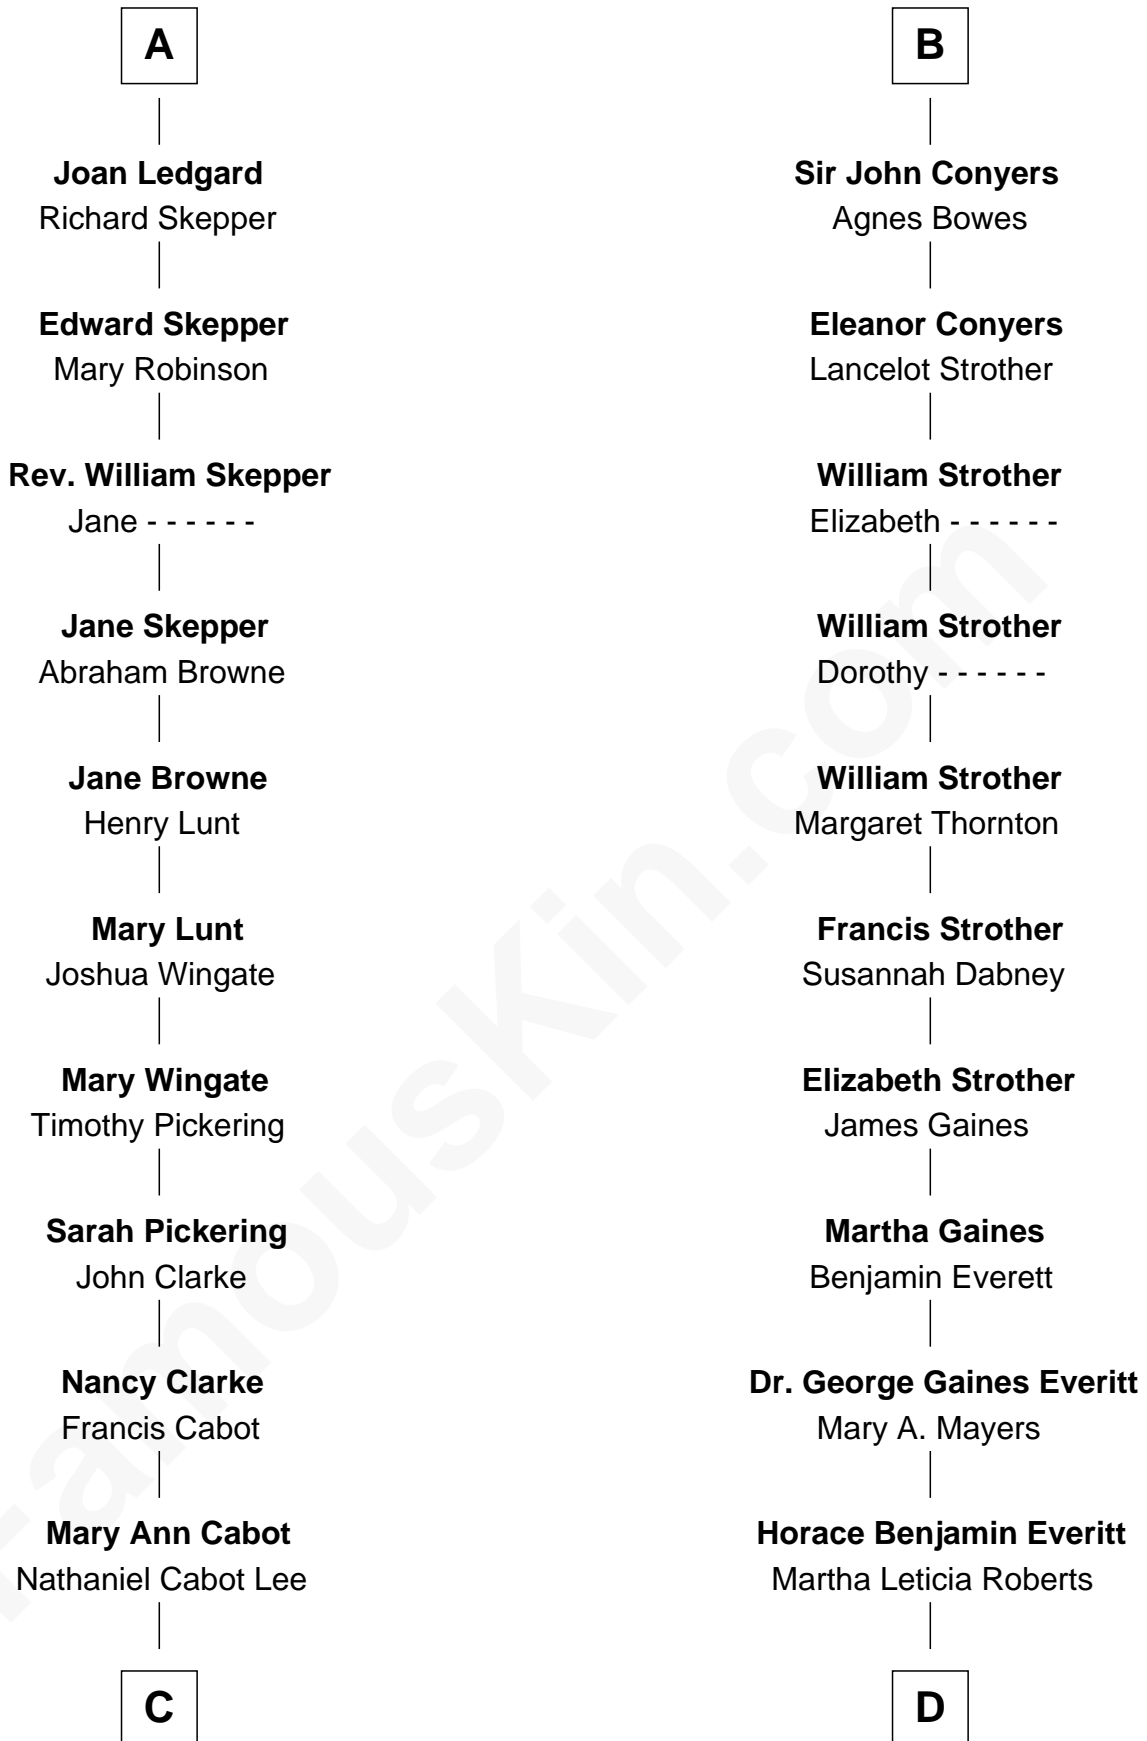

FamousKin.com

Relationship Chart of

Alice (Lee) Roosevelt

First Wife of President Theodore Roosevelt

19th cousin of

William H. Macy
TV and Movie Actor

Sir Ralph de Neville
Alice de Audley

Margaret de Neville

Sir Ralph Neville

Joan Beaufort

George Neville

Elizabeth Beauchamp

Sir Henry Neville

Joan Bouchier

Sir Richard Neville

Anne Stafford

Dorothy Neville

Sir John Dawney

Anne Dawney

Sir George Conyers

B

C

John Clarke Lee
Harriet Paine Rose

George Cabot Lee
Caroline Watts Haskell