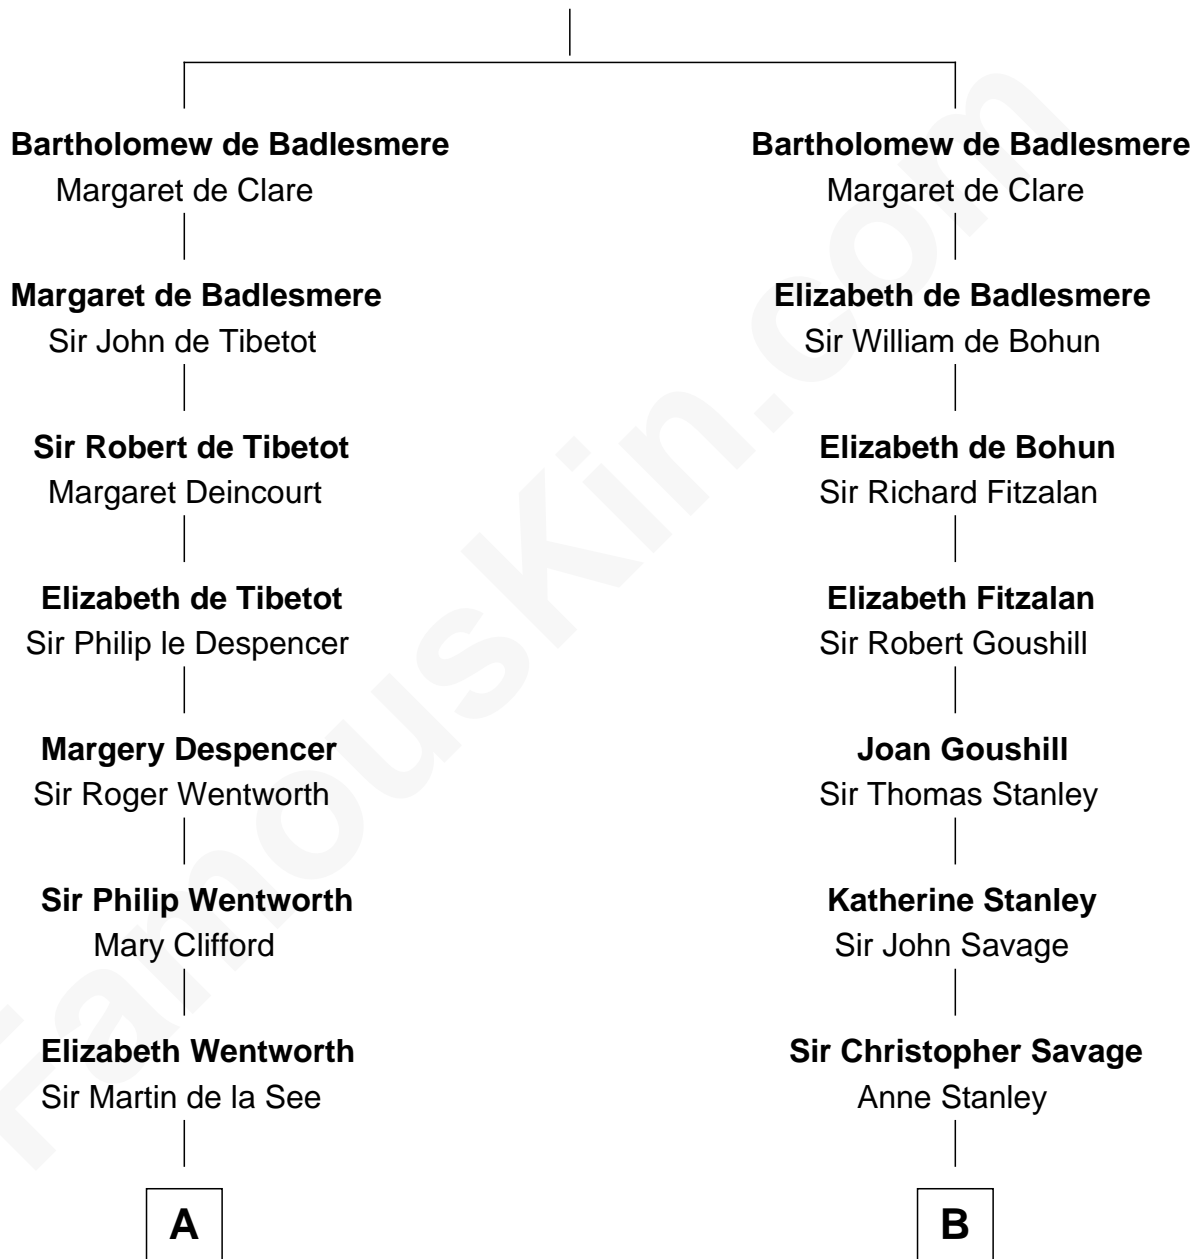

FamousKin.com

Relationship Chart of

Alice (Lee) Roosevelt

First Wife of President Theodore Roosevelt

21st cousin of

William H. Macy
TV and Movie Actor

Gunselm de Badlesmere

C

Nancy Clarke
Francis Cabot

Mary Ann Cabot
Nathaniel Cabot Lee

John Clarke Lee
Harriet Paine Rose

George Cabot Lee
Caroline Watts Haskell

Alice (Lee) Roosevelt
Wife of President Theodore Roosevelt

D

Dr. George Gaines Everitt
Mary A. Mayers

Horace Benjamin Everitt
Martha Leticia Roberts

Mary Lois Everitt
Clement Overstreet

Lois Elizabeth Overstreet
William Hall Macy

William H. Macy
TV and Movie Actor