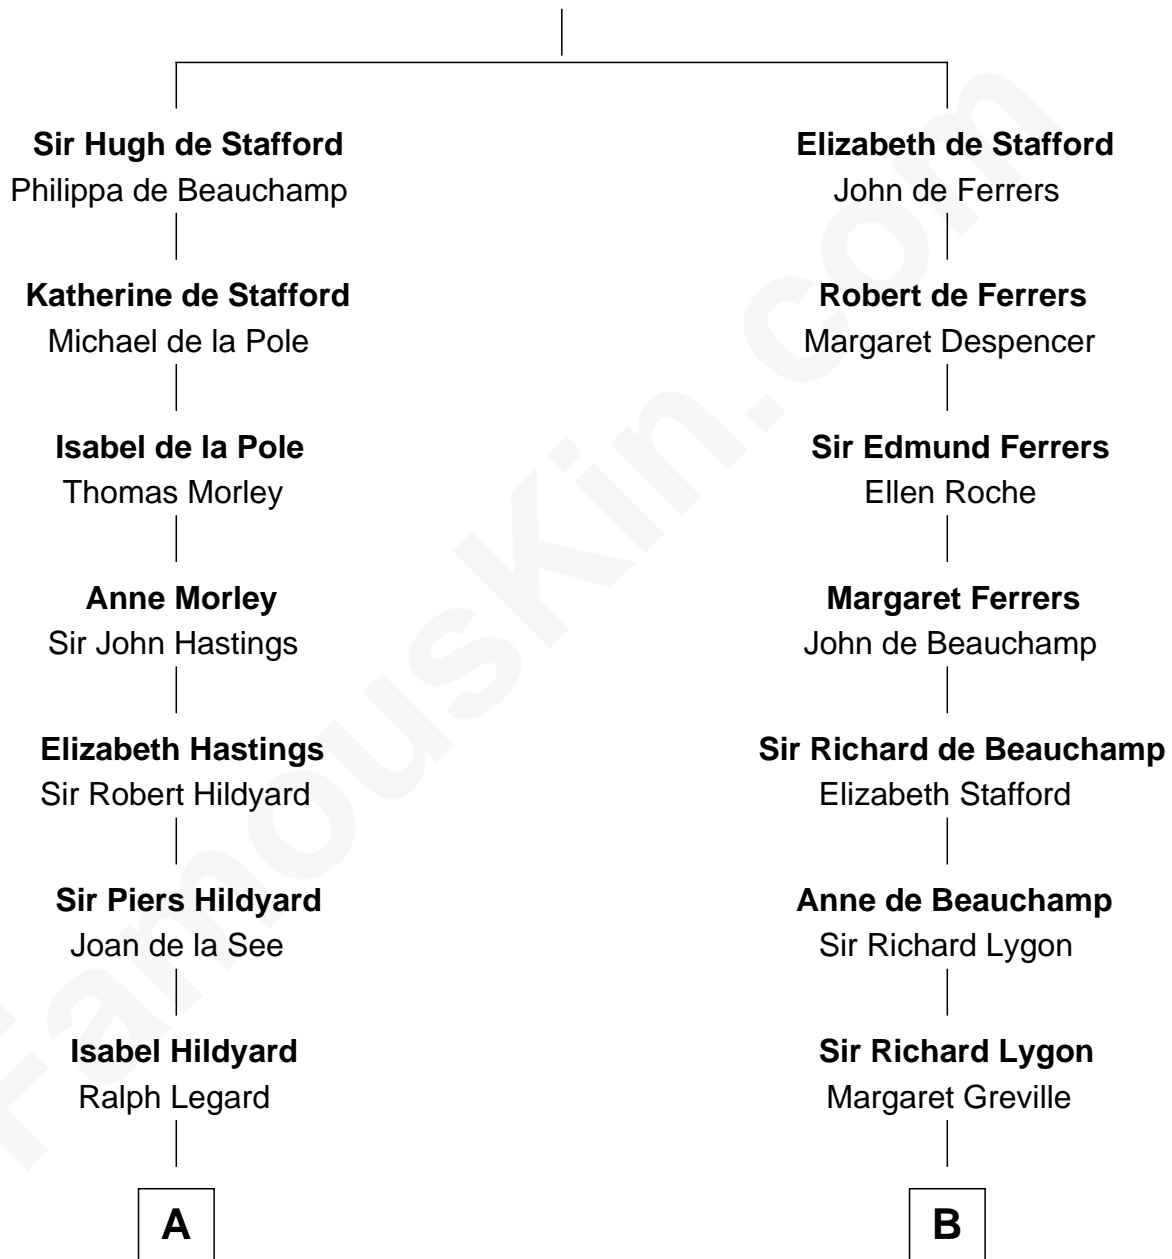

FamousKin.com

Relationship Chart of

Alice (Lee) Roosevelt

First Wife of President Theodore Roosevelt

19th cousin 2 times removed of

William H. Macy
TV and Movie Actor

Margaret de Audley
Ralph de Stafford

C

John Clarke Lee
Harriet Paine Rose

George Cabot Lee
Caroline Watts Haskell

Alice (Lee) Roosevelt
Wife of President Theodore Roosevelt

D

Dr. George Gaines Everitt
Mary A. Mayers

Horace Benjamin Everitt
Martha Leticia Roberts

Mary Lois Everitt
Clement Overstreet

Lois Elizabeth Overstreet
William Hall Macy

William H. Macy
TV and Movie Actor