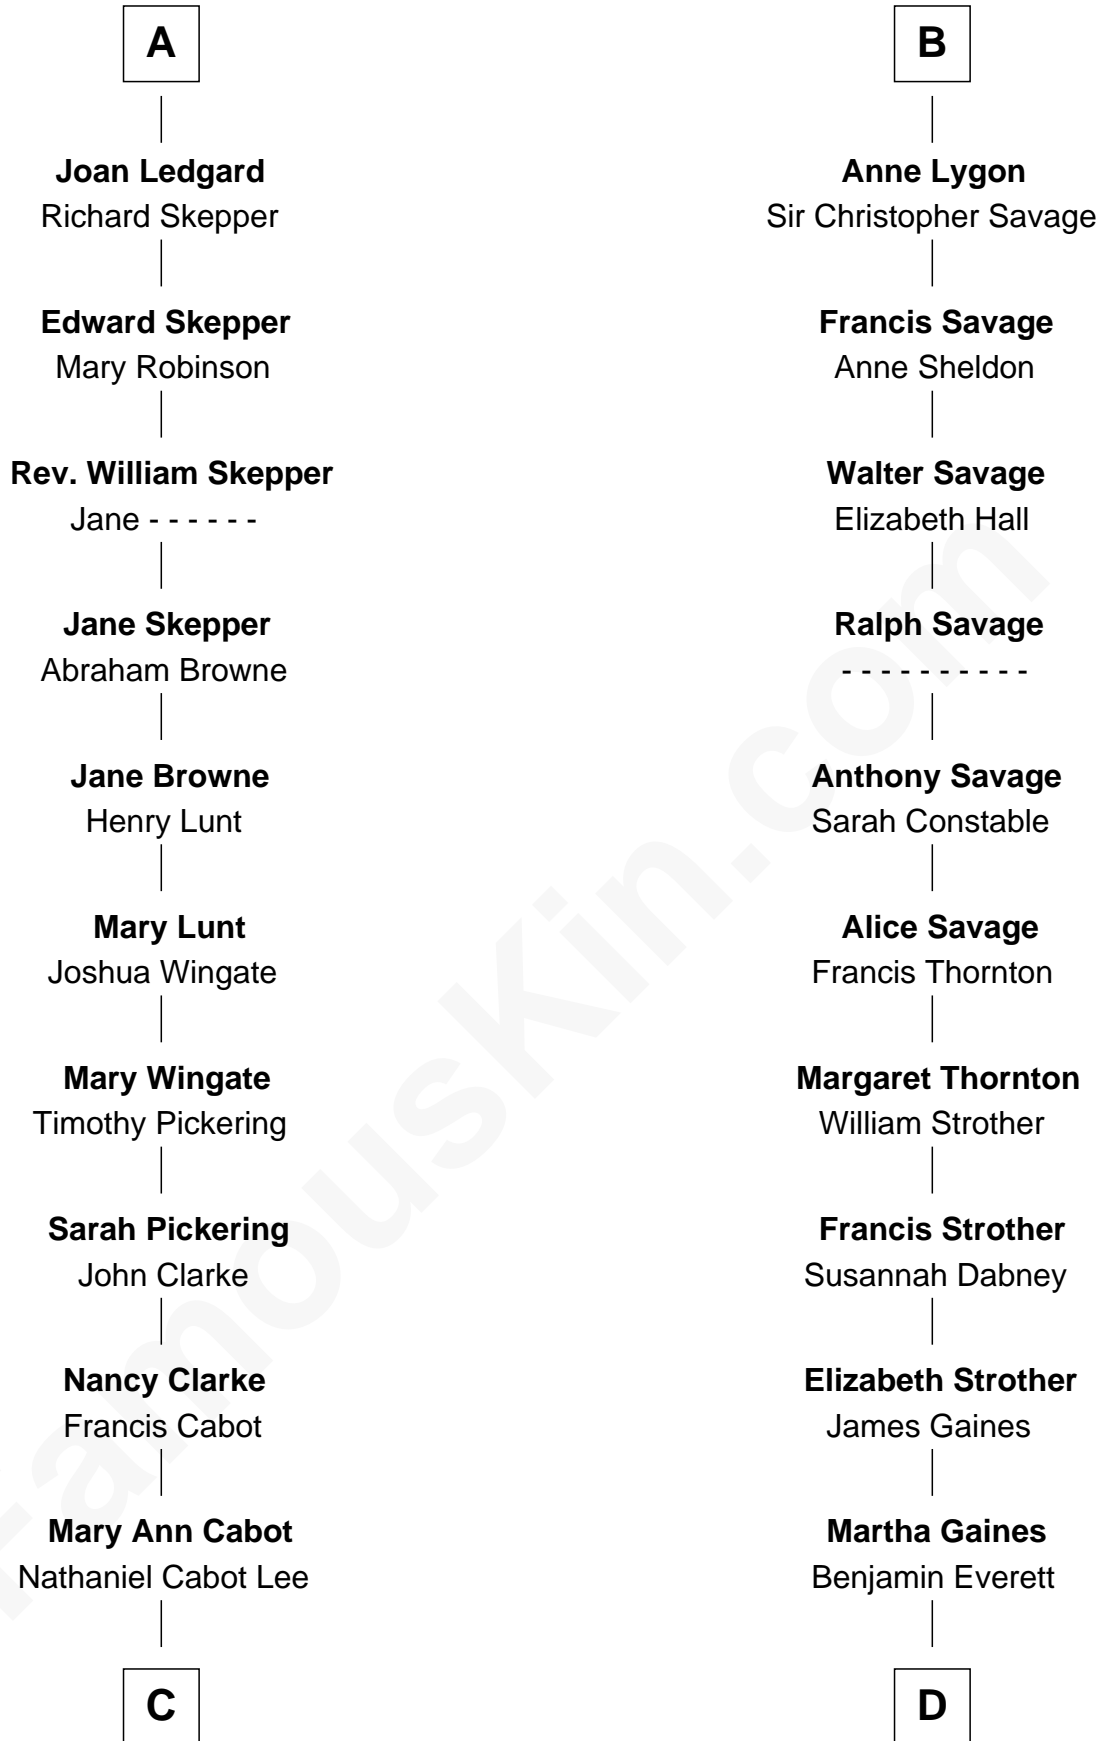

FamousKin.com

Relationship Chart of

Alice (Lee) Roosevelt

First Wife of President Theodore Roosevelt

19th cousin 2 times removed of

William H. Macy
TV and Movie Actor

Margaret de Audley
Ralph de Stafford

C

John Clarke Lee
Harriet Paine Rose

George Cabot Lee
Caroline Watts Haskell

Alice (Lee) Roosevelt
Wife of President Theodore Roosevelt

D

Dr. George Gaines Everitt
Mary A. Mayers

Horace Benjamin Everitt
Martha Leticia Roberts