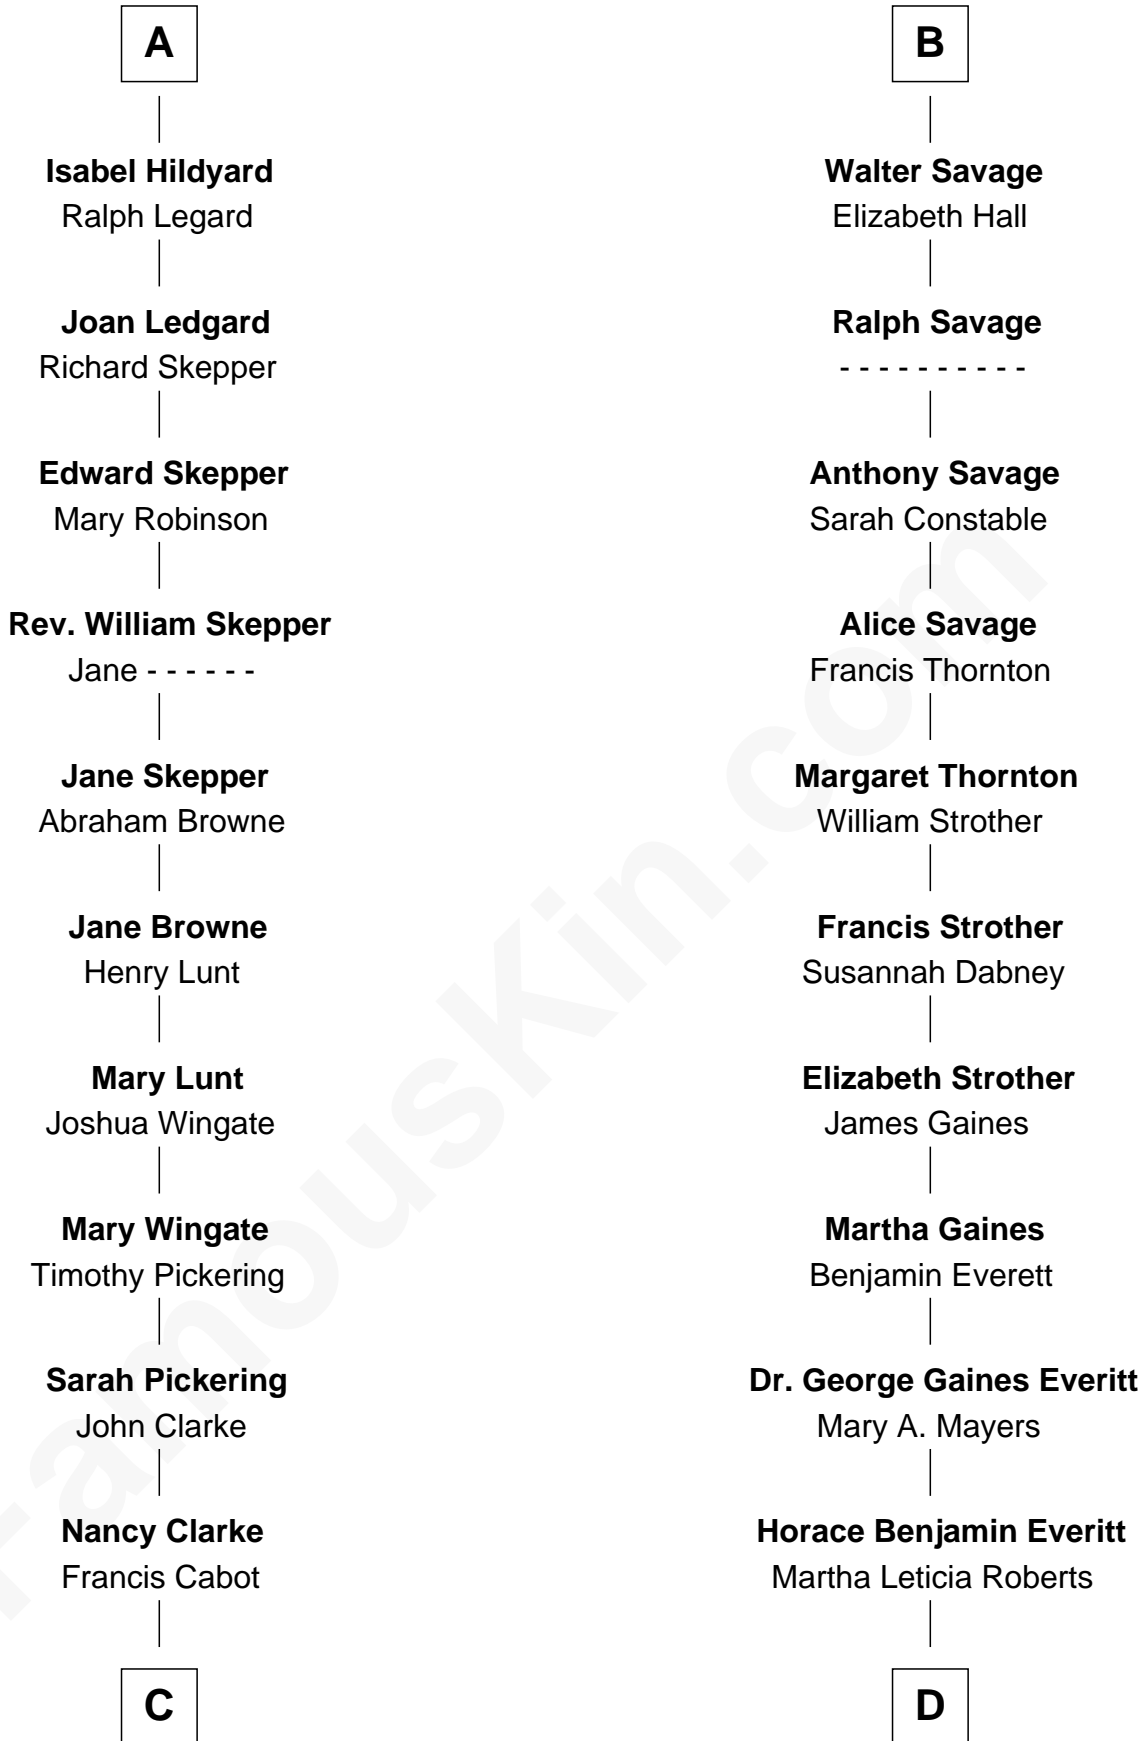

### Alice (Lee) Roosevelt

*First Wife of President Theodore Roosevelt*

19th cousin 1 time removed of

**William H. Macy**  
*TV and Movie Actor*

**Elizabeth de Badlesmere**

*with husband*  
Sir Edmund Mortimer

**Elizabeth Mortimer**  
Sir Henry Percy

**Joan Goushill**  
Sir Thomas Stanley

**Elizabeth Percy**  
Sir John Clifford

**Katherine Stanley**  
Sir John Savage

**Mary Clifford**  
Sir Philip Wentworth

**Sir Christopher Savage**  
Anne Stanley

**Elizabeth Wentworth**  
Sir Martin de la See

**Sir Christopher Savage**  
Anne Lygon

**Joan de la See**  
Sir Piers Hildyard

**Francis Savage**  
Anne Sheldon

**A**

**B**

**C**

**Mary Ann Cabot**  
Nathaniel Cabot Lee

**John Clarke Lee**  
Harriet Paine Rose

**George Cabot Lee**  
Caroline Watts Haskell

**Alice (Lee) Roosevelt**  
*Wife of President Theodore Roosevelt*

**D**

**Mary Lois Everitt**  
Clement Overstreet

**Lois Elizabeth Overstreet**  
William Hall Macy