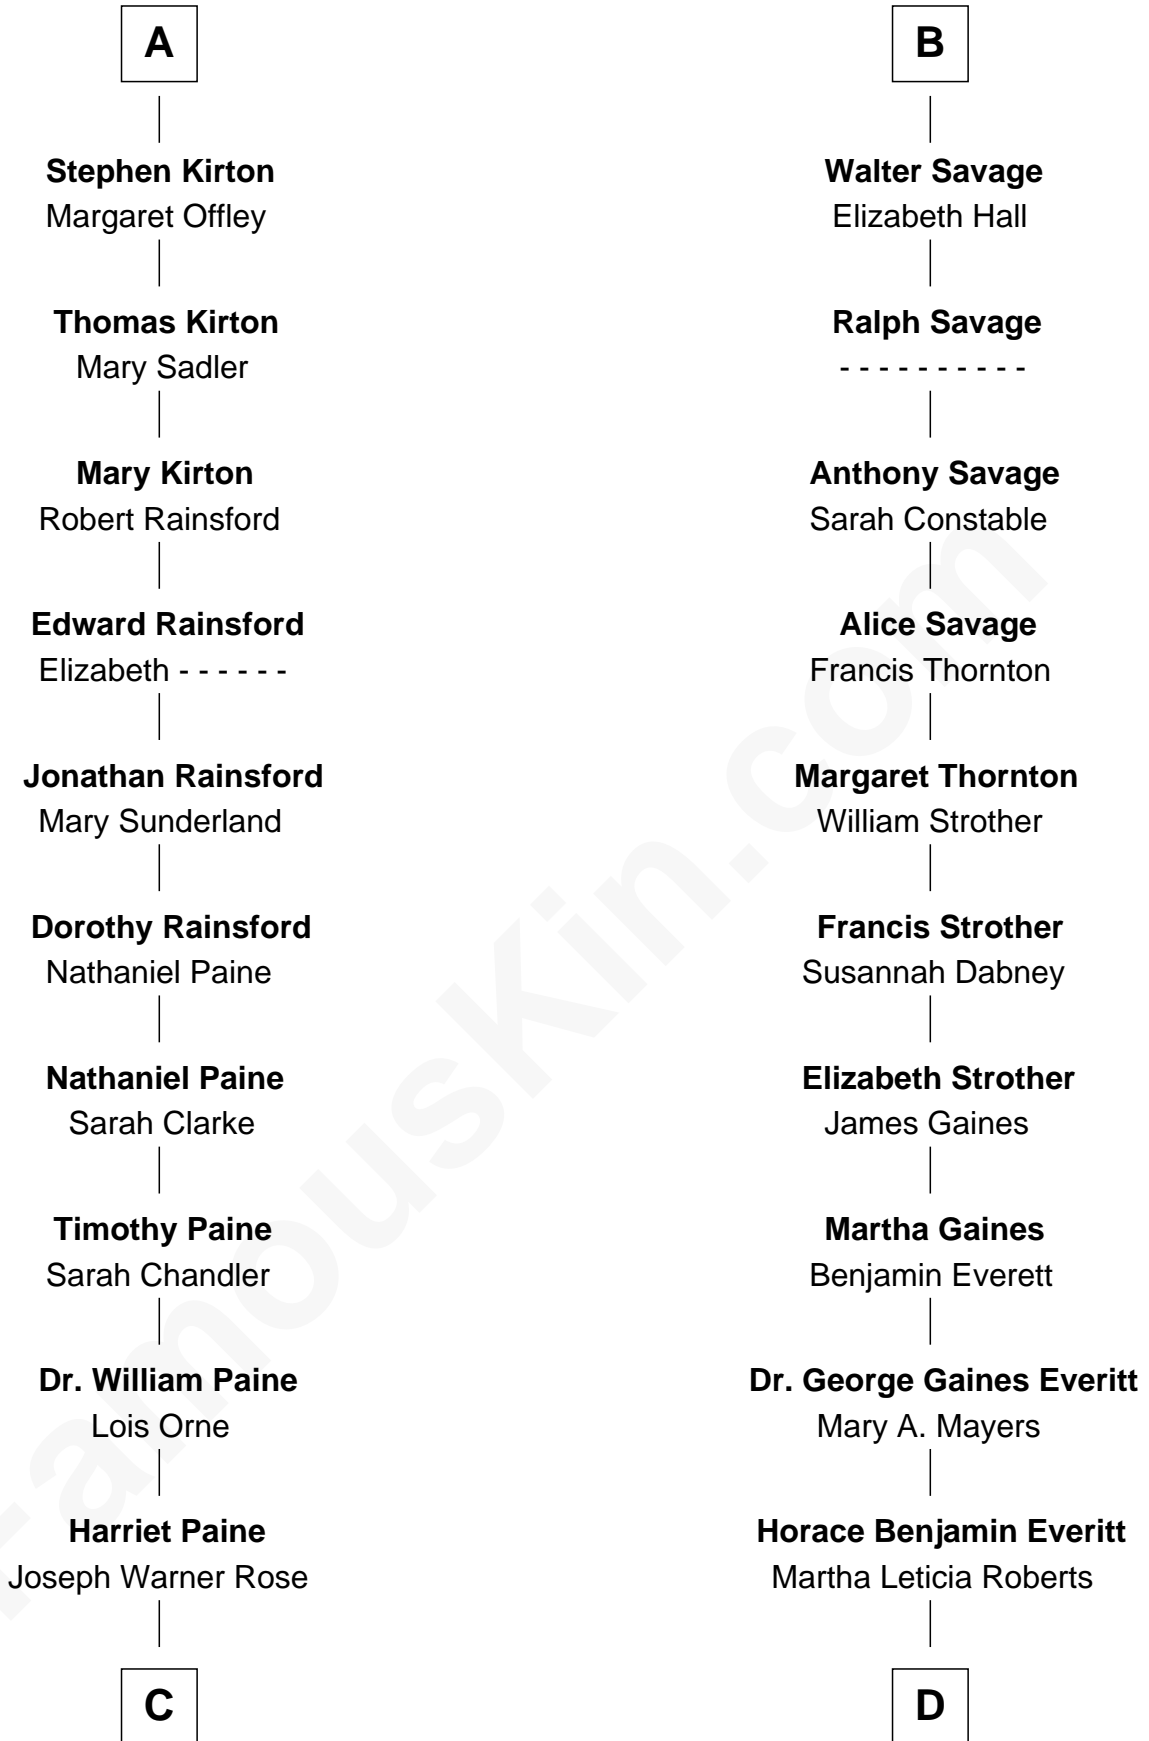

FamousKin.com

Relationship Chart of

Alice (Lee) Roosevelt

First Wife of President Theodore Roosevelt

19th cousin of

William H. Macy
TV and Movie Actor

C

Harriet Paine Rose

John Clarke Lee

George Cabot Lee

Caroline Watts Haskell

Alice (Lee) Roosevelt

Wife of President Theodore Roosevelt

D

Mary Lois Everitt

Clement Overstreet