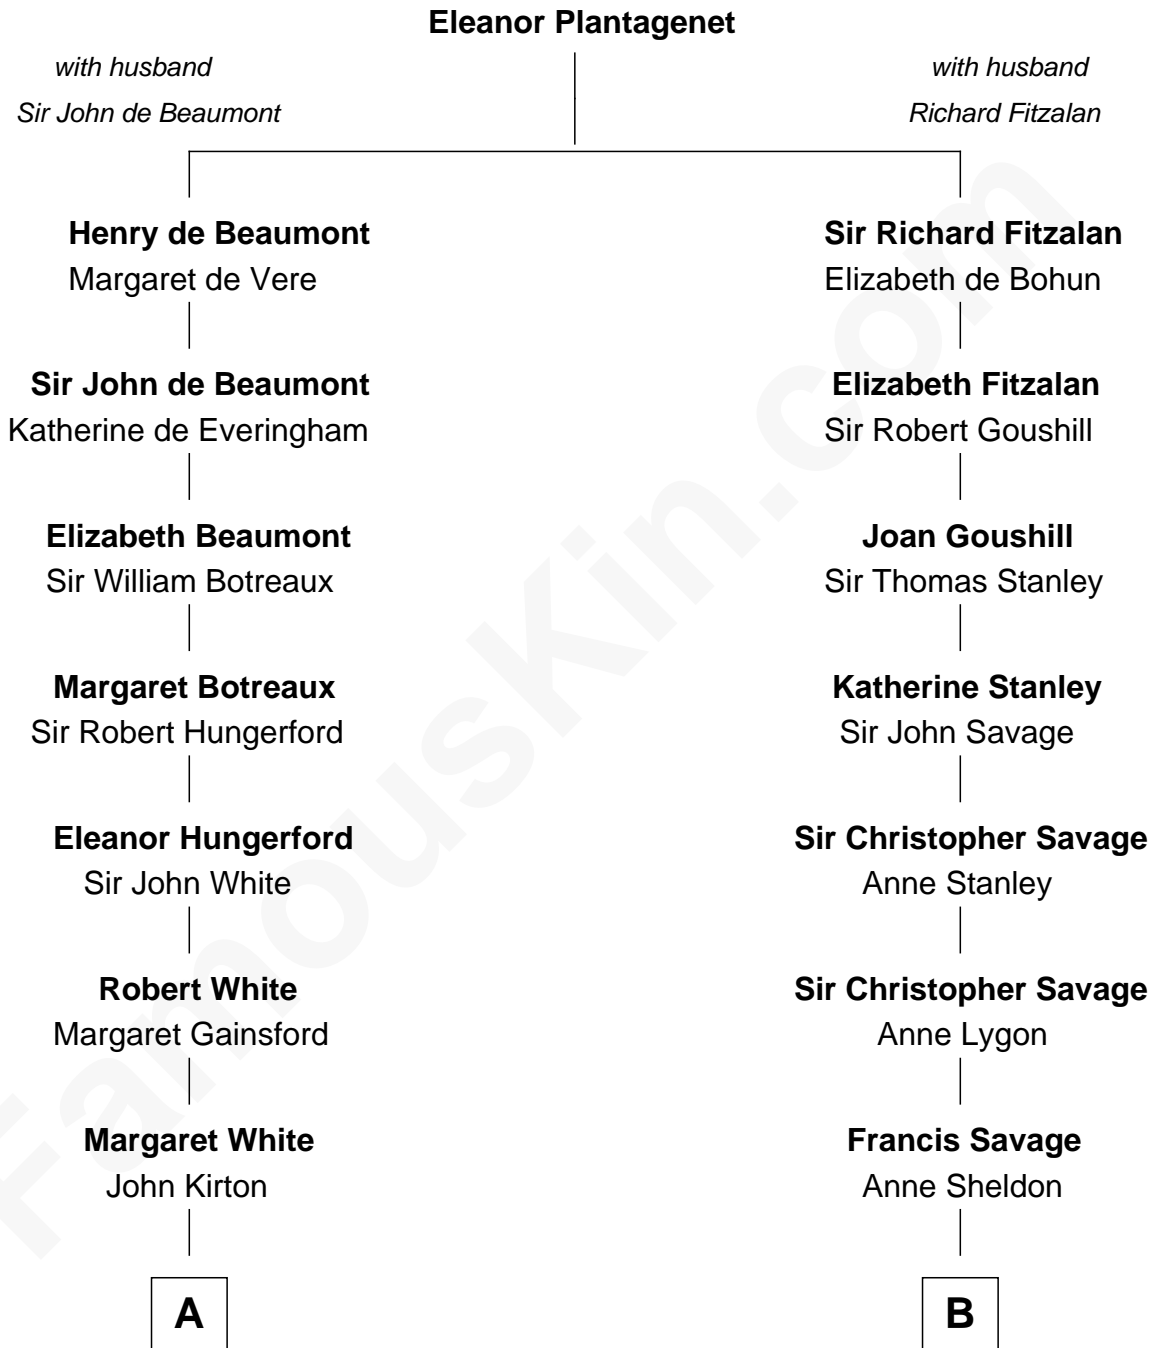

FamousKin.com

Relationship Chart of

Alice (Lee) Roosevelt

First Wife of President Theodore Roosevelt

19th cousin of

William H. Macy
TV and Movie Actor

C

Harriet Paine Rose

John Clarke Lee

George Cabot Lee

Caroline Watts Haskell

Alice (Lee) Roosevelt

Wife of President Theodore Roosevelt

D

Mary Lois Everitt

Clement Overstreet