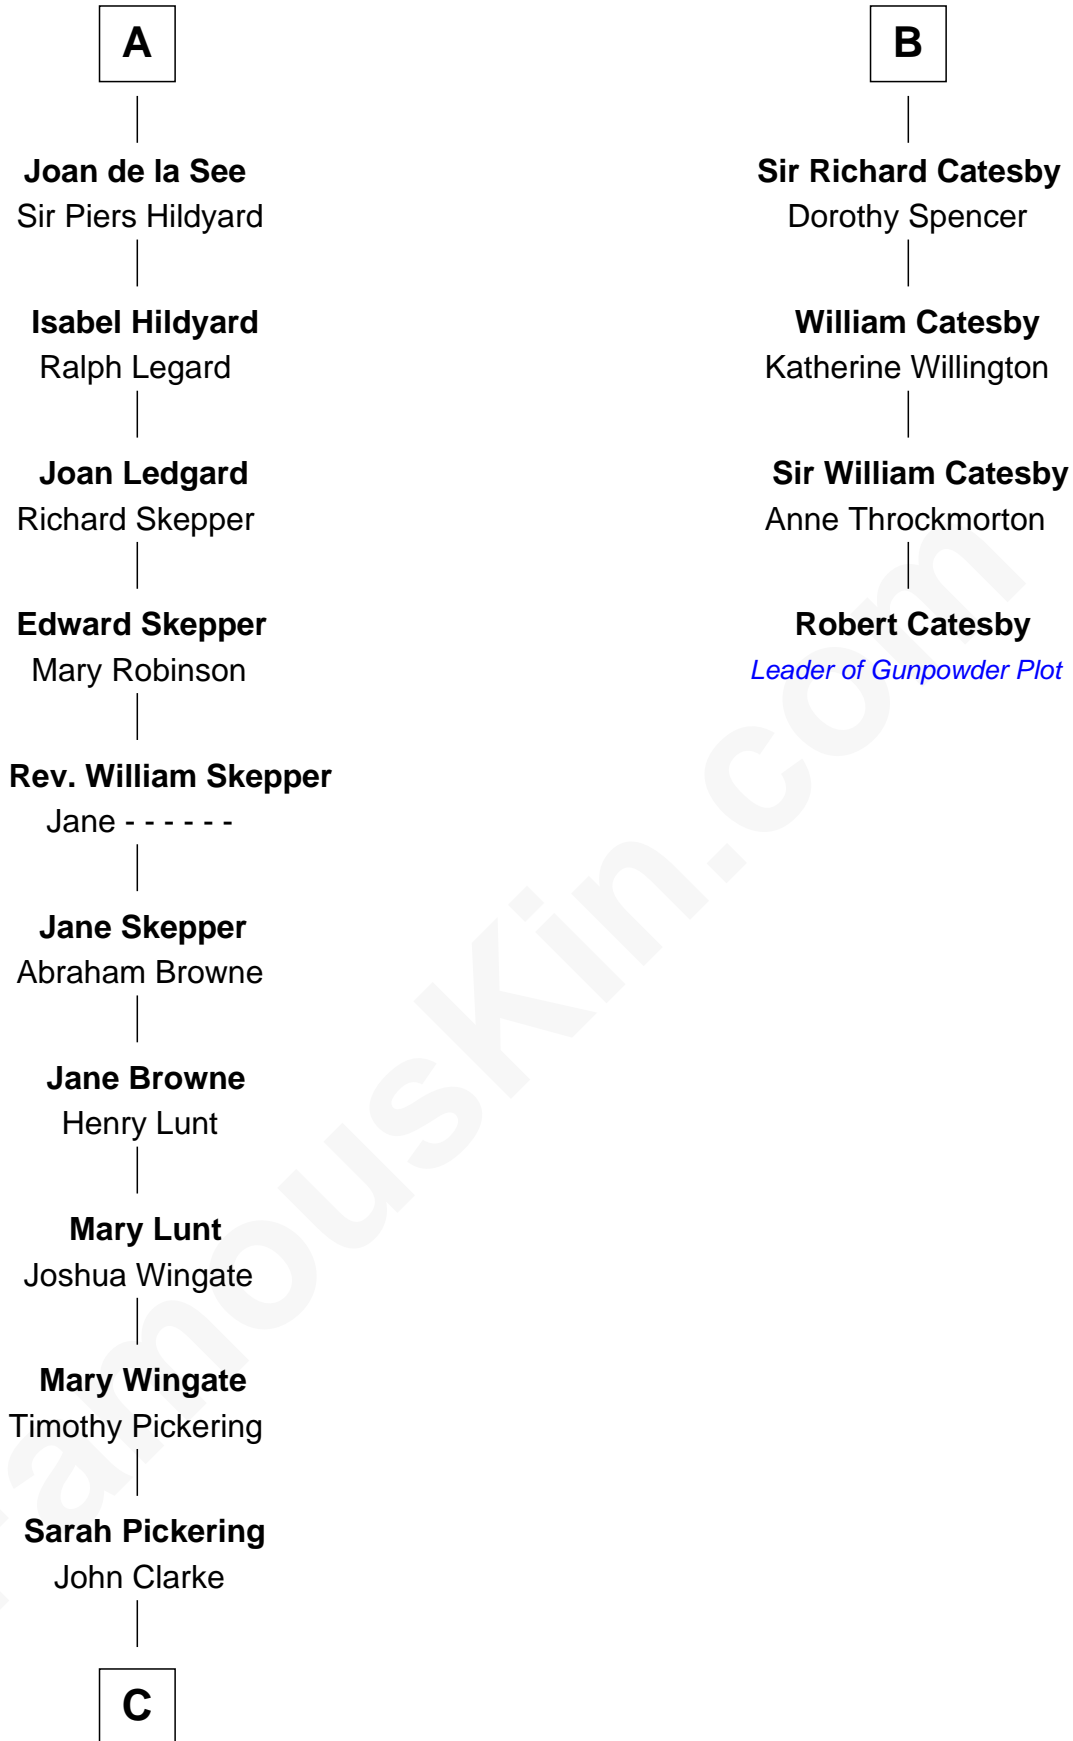

FamousKin.com

Relationship Chart of

Alice (Lee) Roosevelt

First Wife of President Theodore Roosevelt

10th cousin 11 times removed of

Robert Catesby

Leader of Gunpowder Plot

William de Ros
Maude de Vaux

C

—
Nancy Clarke

Francis Cabot

—
Mary Ann Cabot

Nathaniel Cabot Lee

—
John Clarke Lee

Harriet Paine Rose

—
George Cabot Lee

Caroline Watts Haskell

—
Alice (Lee) Roosevelt

Wife of President Theodore Roosevelt

FamousKin.com