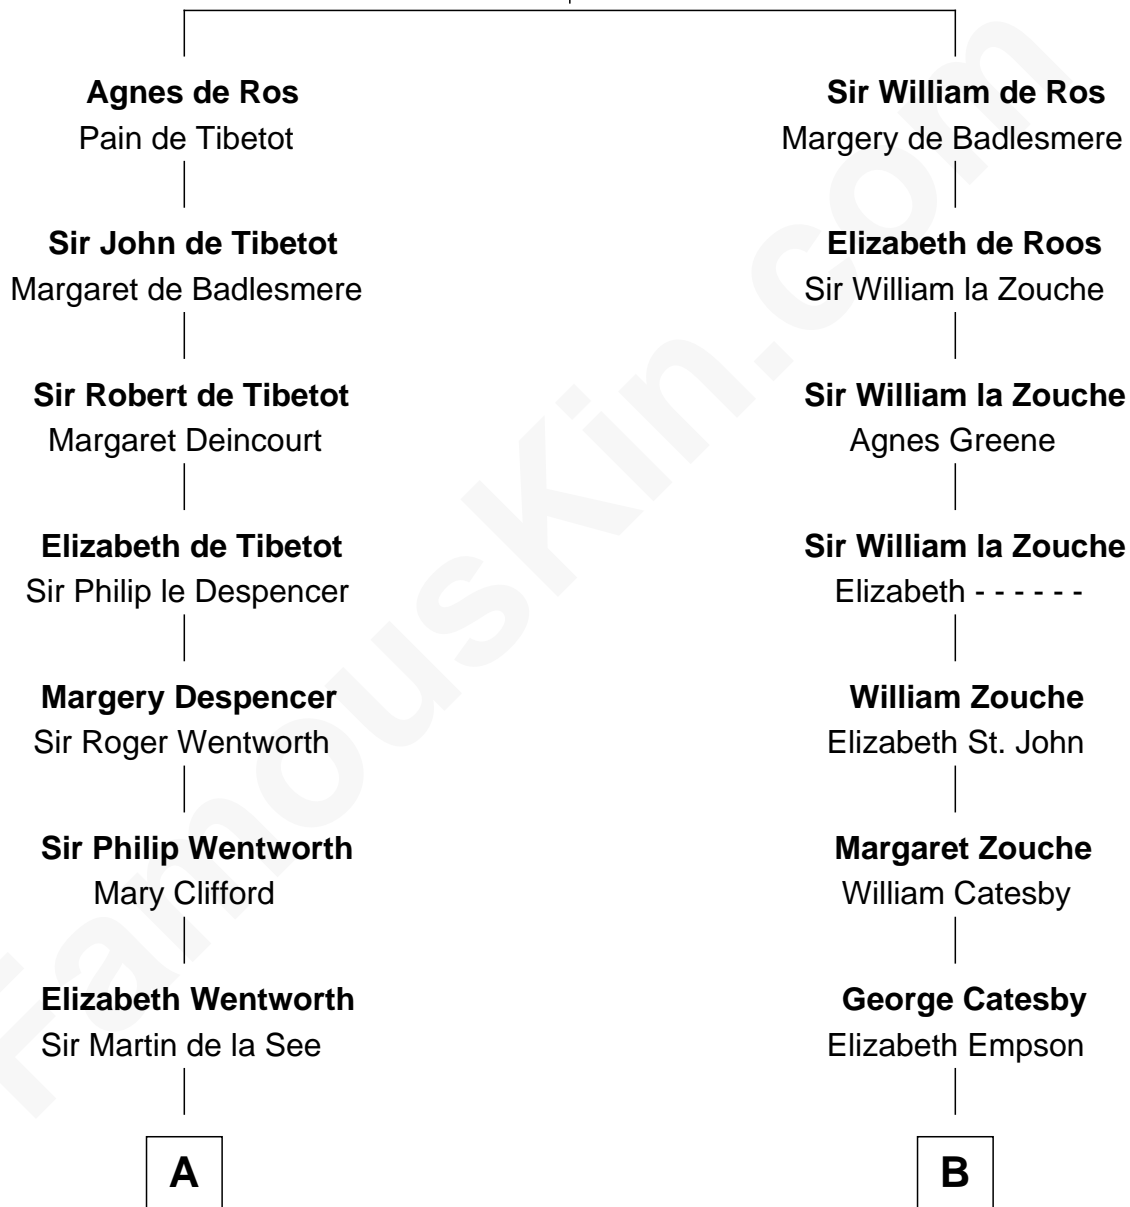

FamousKin.com

Relationship Chart of

Alice (Lee) Roosevelt

First Wife of President Theodore Roosevelt

10th cousin 11 times removed of

Robert Catesby

Leader of Gunpowder Plot

William de Ros
Maude de Vaux

Caroline Watts Haskell

—
Alice (Lee) Roosevelt

Wife of President Theodore Roosevelt

FamousKin.com