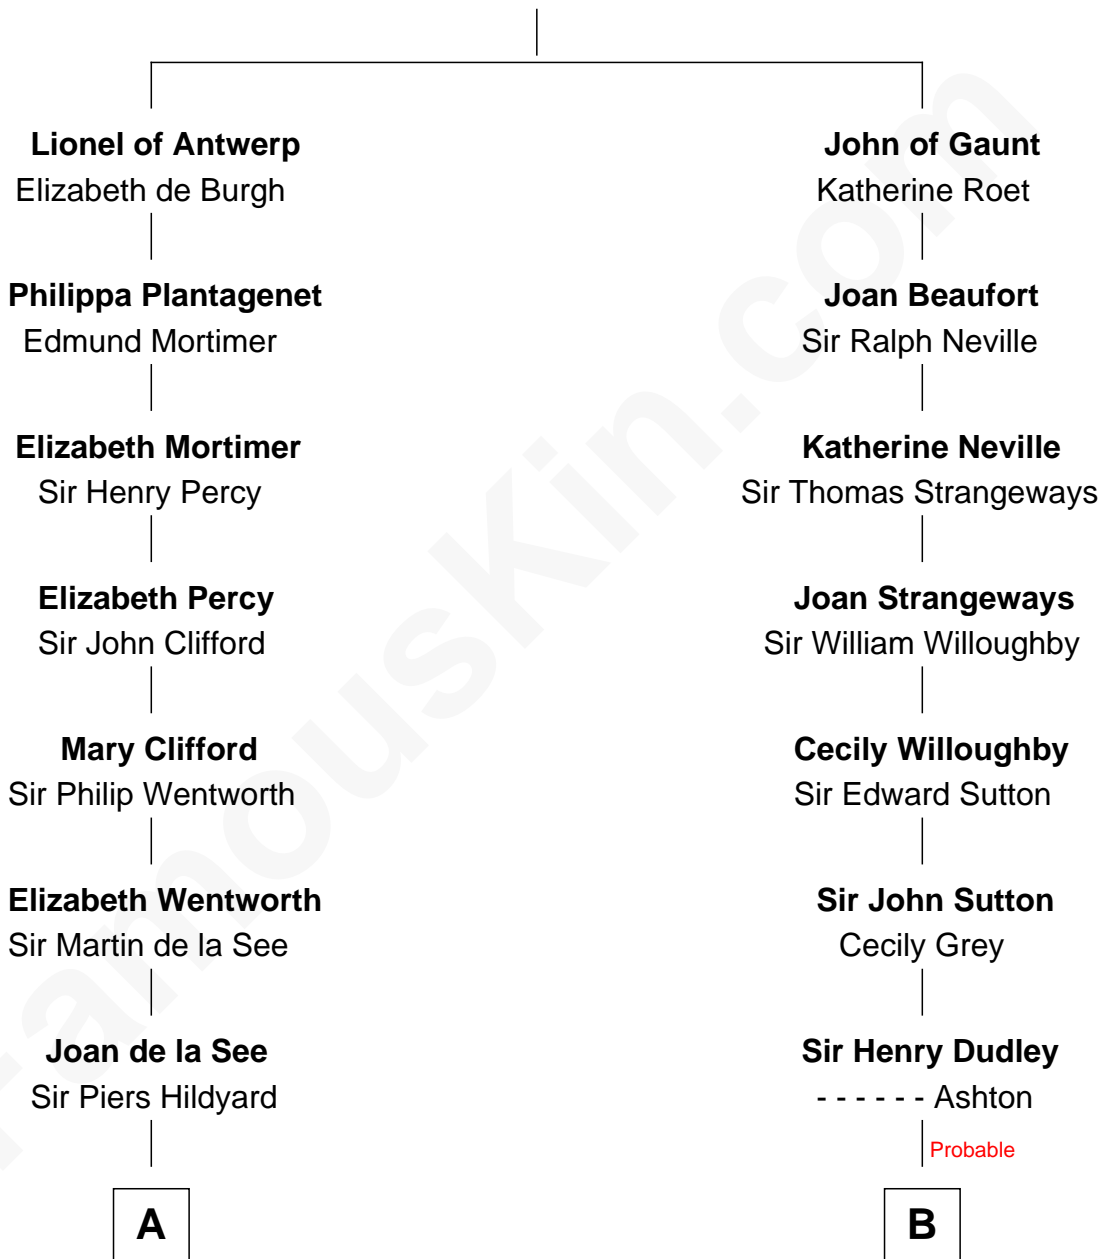

FamousKin.com

Relationship Chart of

Alice (Lee) Roosevelt

First Wife of President Theodore Roosevelt

20th cousin 1 time removed of

John Cena

Movie Actor and WWE Pro Wrestler

Edward III, King of England

Philippa of Hainault

C

Mary Ann Cabot
Nathaniel Cabot Lee

John Clarke Lee
Harriet Paine Rose

George Cabot Lee
Caroline Watts Haskell

Alice (Lee) Roosevelt
Wife of President Theodore Roosevelt

D

Charles H. Nichols
Martha Emma Dix