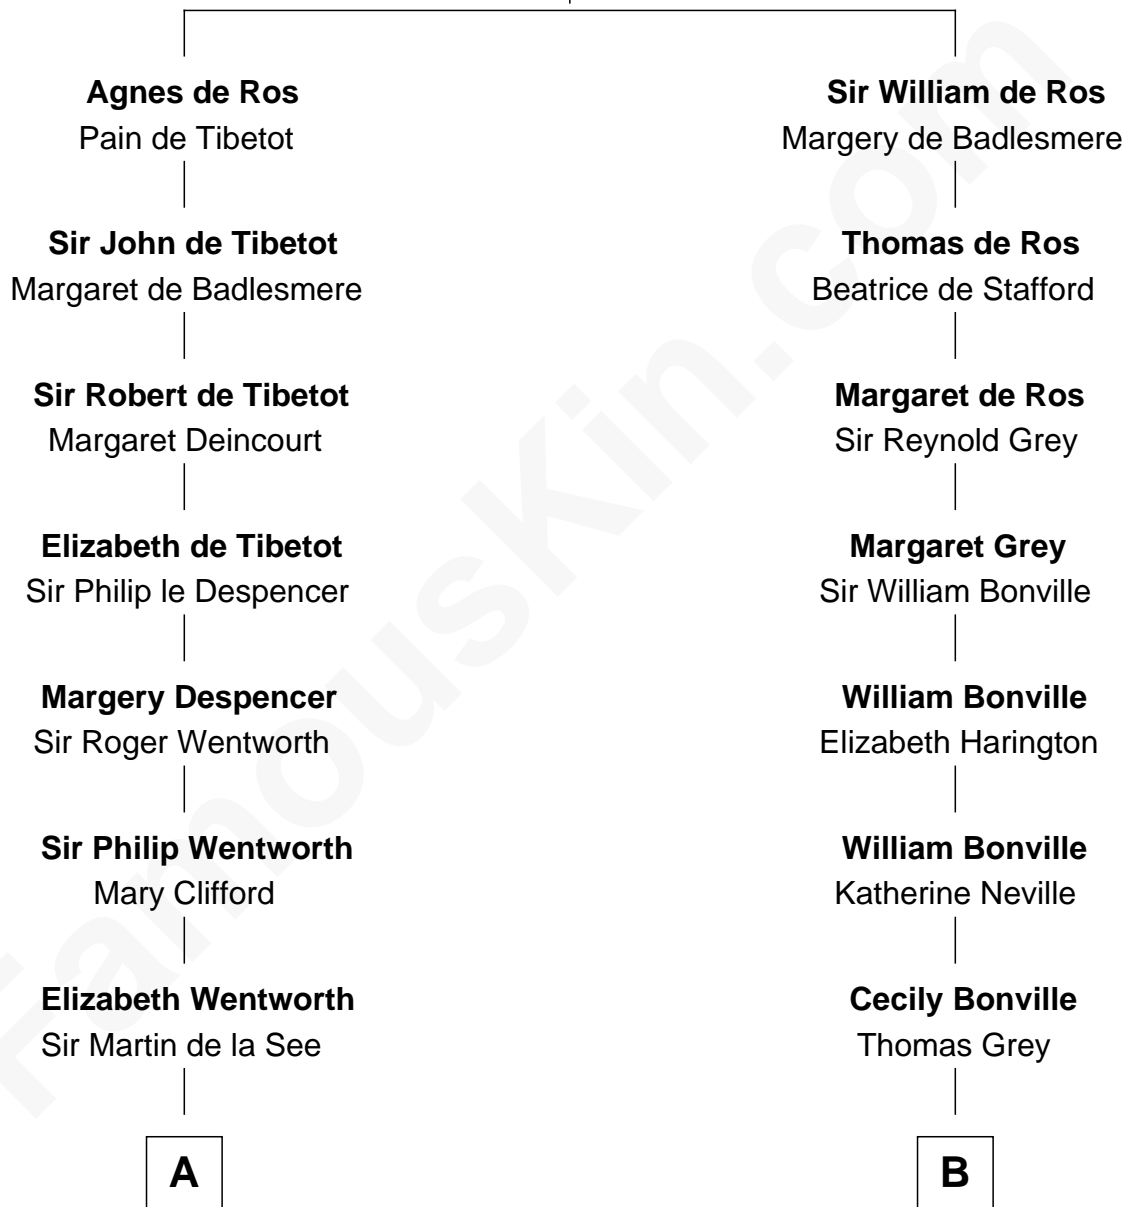

FamousKin.com

Relationship Chart of

Alice (Lee) Roosevelt

First Wife of President Theodore Roosevelt

21st cousin of

J. K. Simmons
TV and Movie Actor

William de Ros
Maude de Vaux

C

Nancy Clarke
Francis Cabot

Mary Ann Cabot
Nathaniel Cabot Lee

John Clarke Lee
Harriet Paine Rose

George Cabot Lee
Caroline Watts Haskell

Alice (Lee) Roosevelt
Wife of President Theodore Roosevelt

D

Sedgwick Russell Hazen
Mary Isabelle Barr