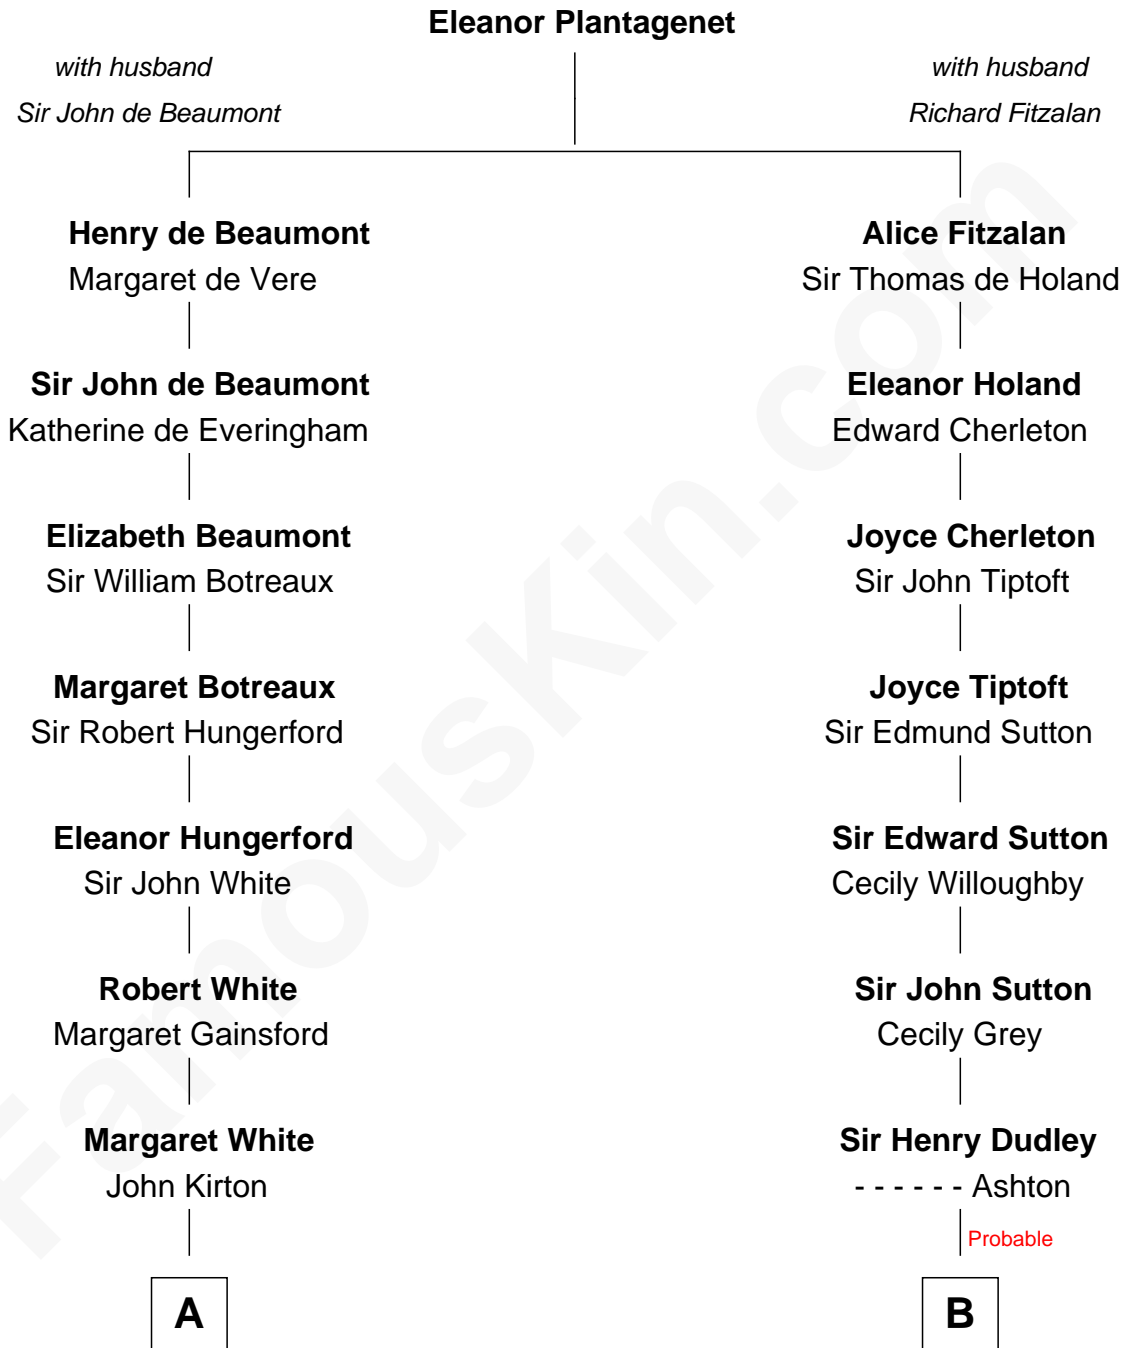

FamousKin.com

Relationship Chart of

Alice (Lee) Roosevelt

First Wife of President Theodore Roosevelt

19th cousin of

J. K. Simmons
TV and Movie Actor

C

Harriet Paine Rose

John Clarke Lee

George Cabot Lee

Caroline Watts Haskell

Alice (Lee) Roosevelt

Wife of President Theodore Roosevelt

D

Ruth Hazen

Col. Ralph Archibald Kimble