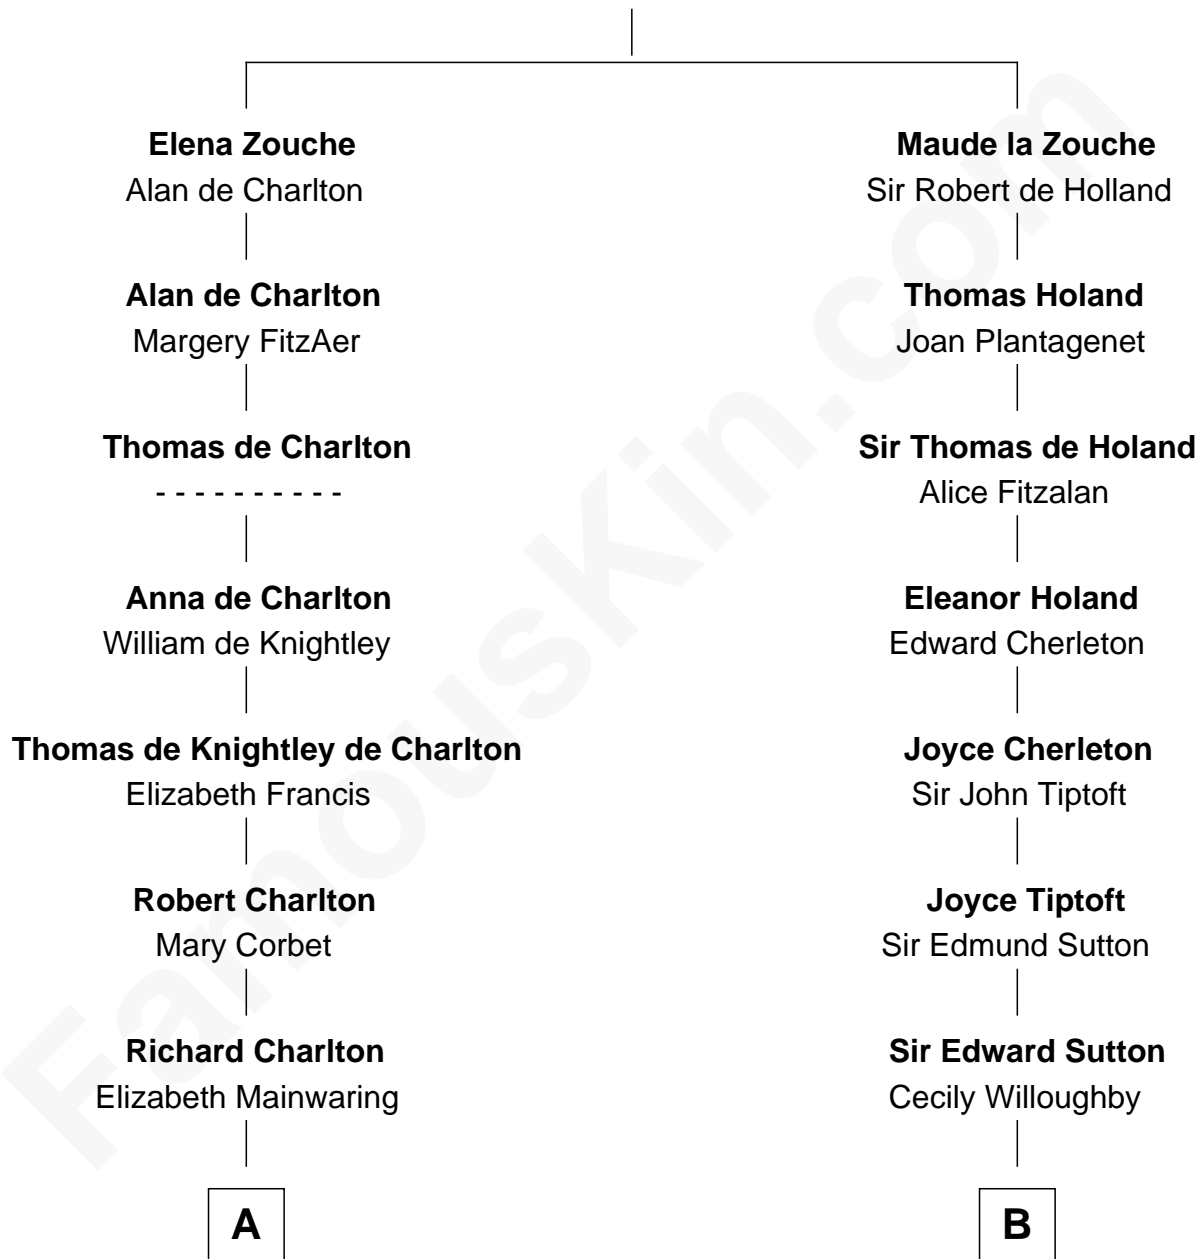

FamousKin.com

Relationship Chart of

Alice (Lee) Roosevelt

First Wife of President Theodore Roosevelt

20th cousin 1 time removed of

J. K. Simmons
TV and Movie Actor

Sir Alan la Zouche
Eleanor de Segrave

C

Nathaniel Cabot Lee

Mary Ann Cabot

John Clarke Lee

Harriet Paine Rose

George Cabot Lee

Caroline Watts Haskell

Alice (Lee) Roosevelt

Wife of President Theodore Roosevelt