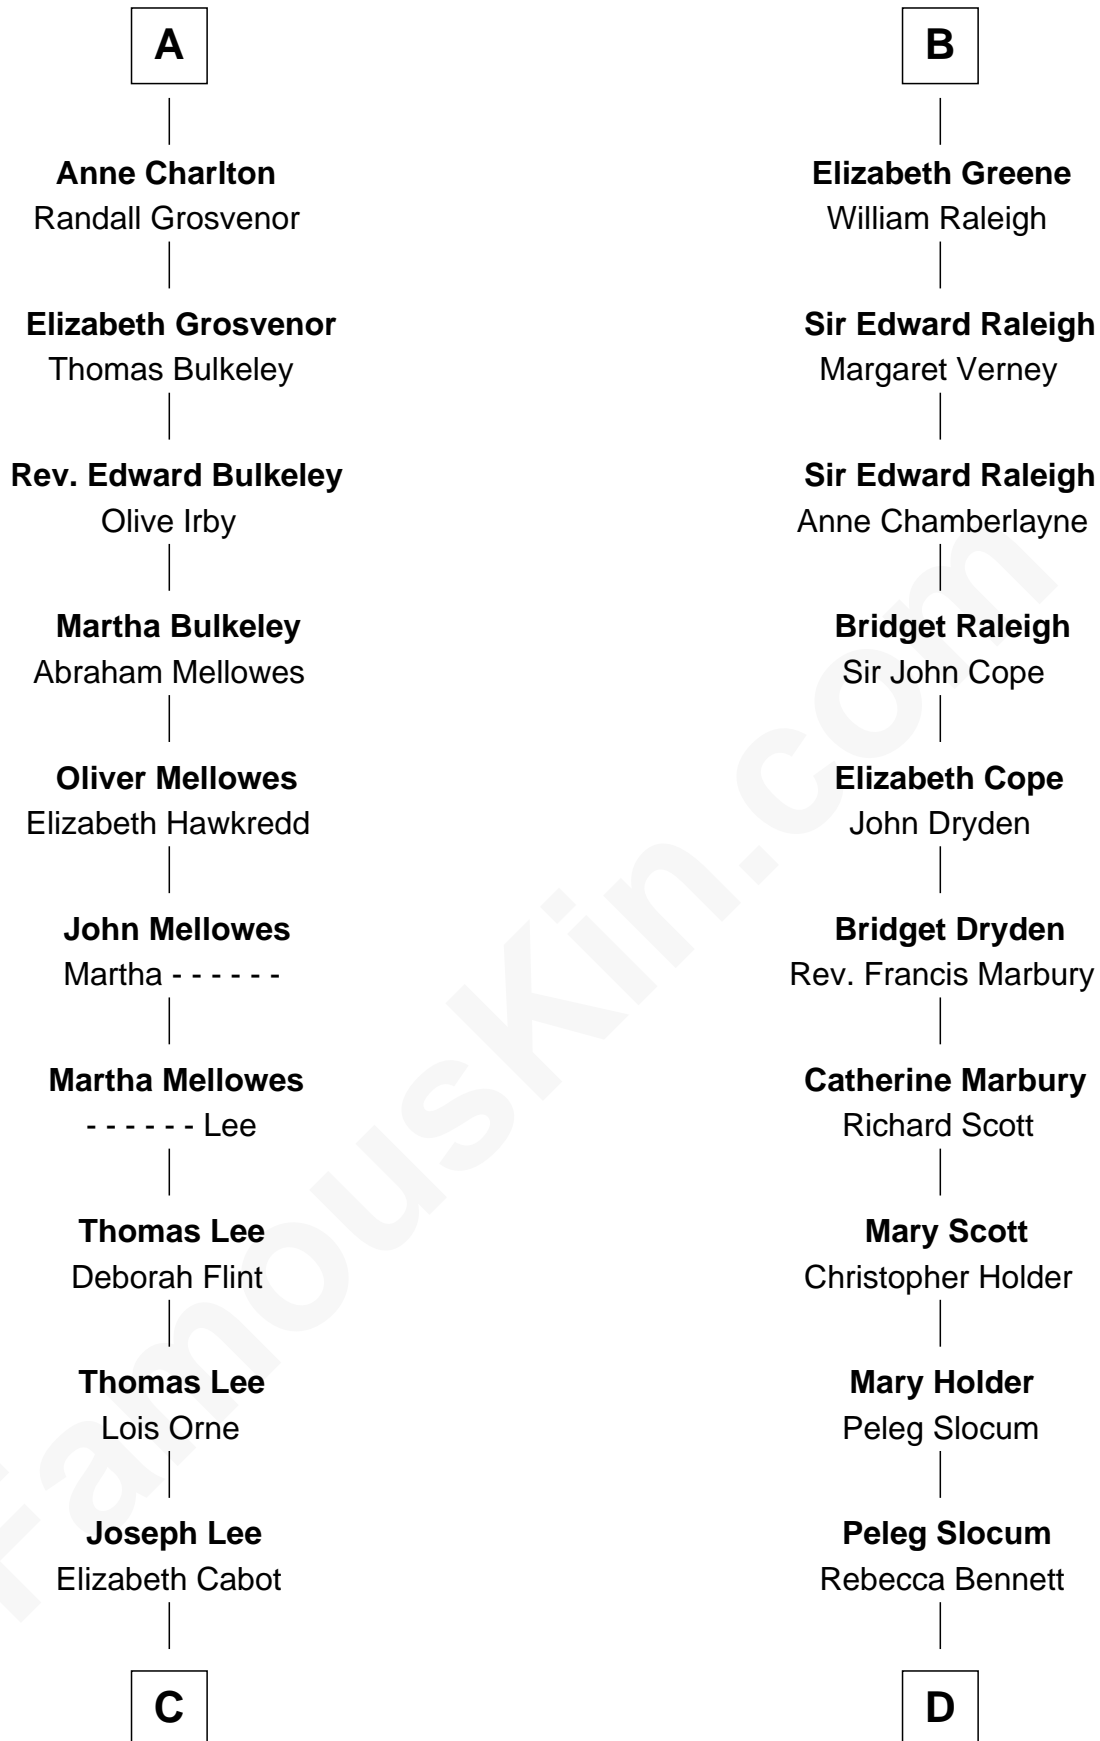

FamousKin.com

Relationship Chart of

Alice (Lee) Roosevelt

First Wife of President Theodore Roosevelt

20th cousin 1 time removed of

Henry Clay Folger

Founder of Folger Shakespeare Library and Chairman of Standard Oil

Sir Roger de Somery

Nichole d'Aubenev

C

Nathaniel Cabot Lee

Mary Ann Cabot

John Clarke Lee

Harriet Paine Rose

George Cabot Lee