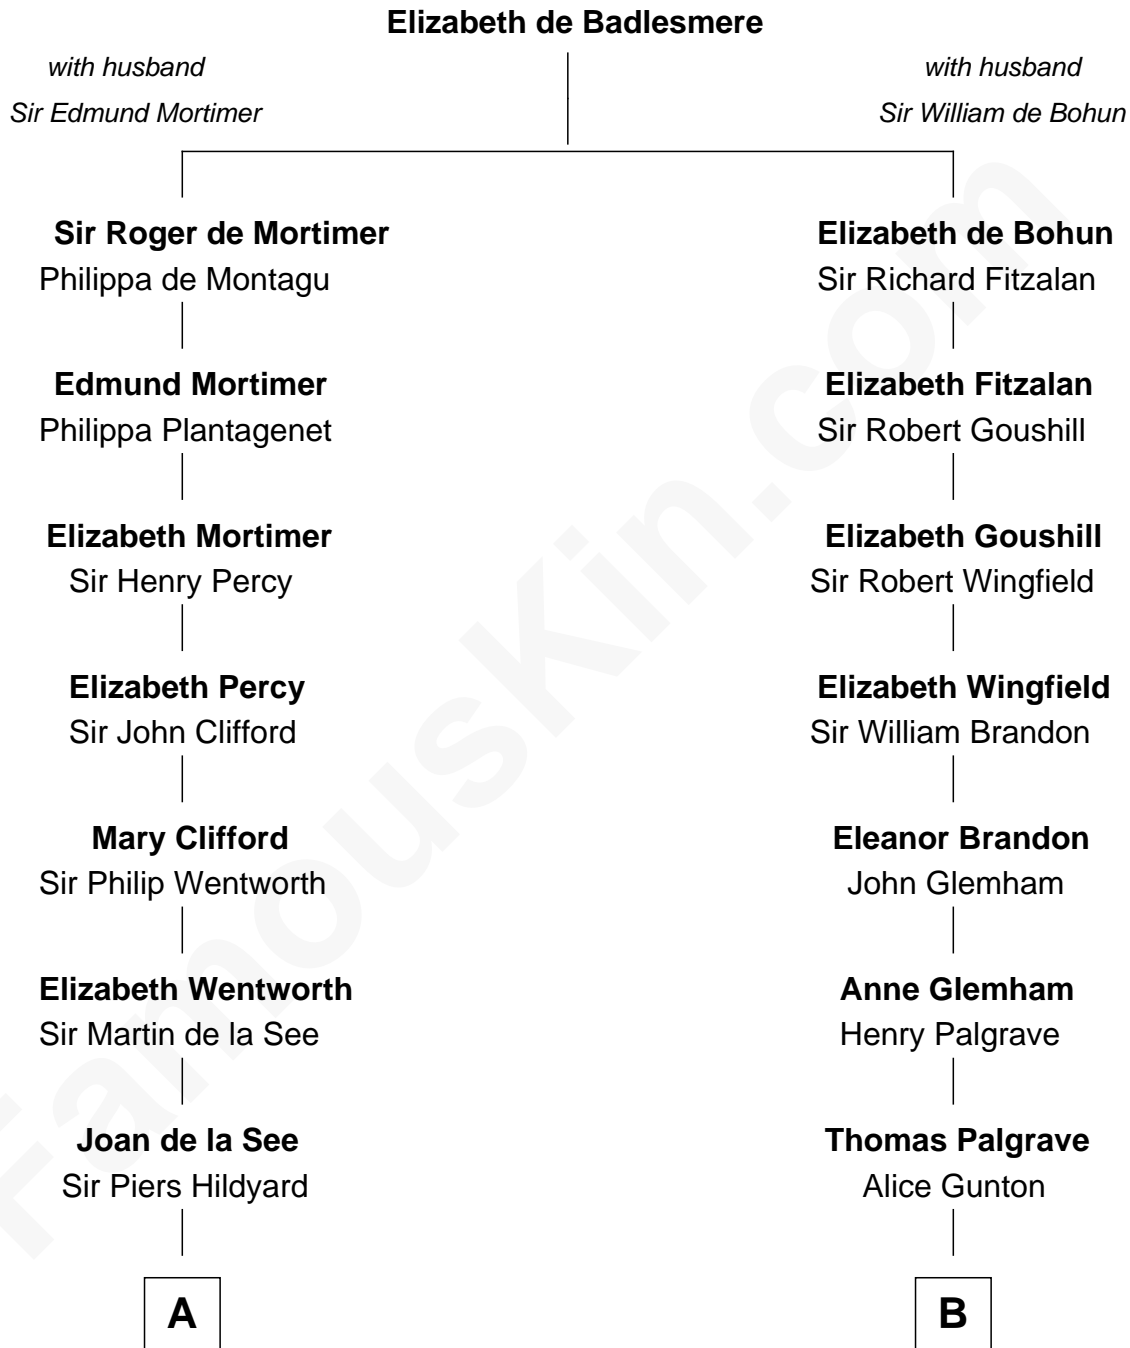

FamousKin.com

Relationship Chart of

Alice (Lee) Roosevelt

First Wife of President Theodore Roosevelt

17th cousin 3 times removed of

Henry Clay Folger

Founder of Folger Shakespeare Library and Chairman of Standard Oil

C

—
Mary Ann Cabot
Nathaniel Cabot Lee

—
John Clarke Lee
Harriet Paine Rose

—
George Cabot Lee
Caroline Watts Haskell

—
Alice (Lee) Roosevelt
Wife of President Theodore Roosevelt

FamousKin.com