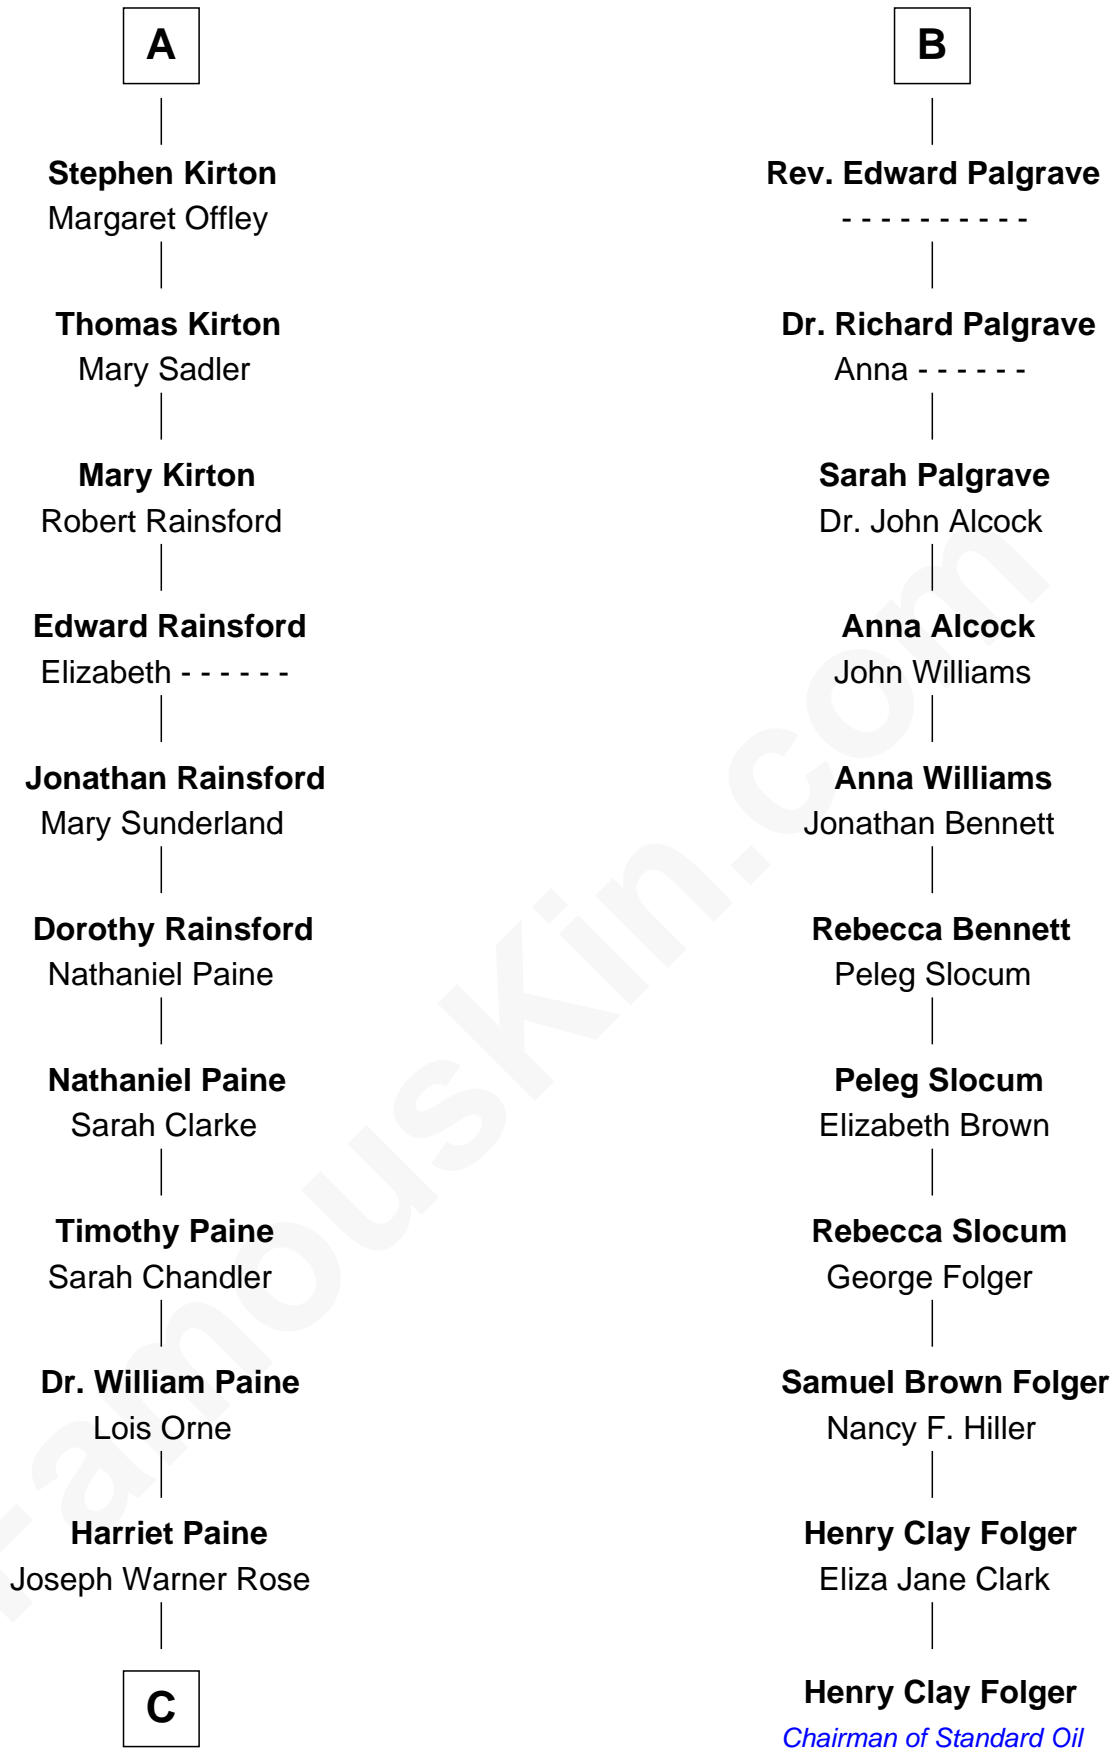

FamousKin.com

Relationship Chart of

Alice (Lee) Roosevelt

First Wife of President Theodore Roosevelt

17th cousin 2 times removed of

Henry Clay Folger

Founder of Folger Shakespeare Library and Chairman of Standard Oil

C

—
Harriet Paine Rose

John Clarke Lee

—
George Cabot Lee

Caroline Watts Haskell

—
Alice (Lee) Roosevelt

Wife of President Theodore Roosevelt

FamousKin.com