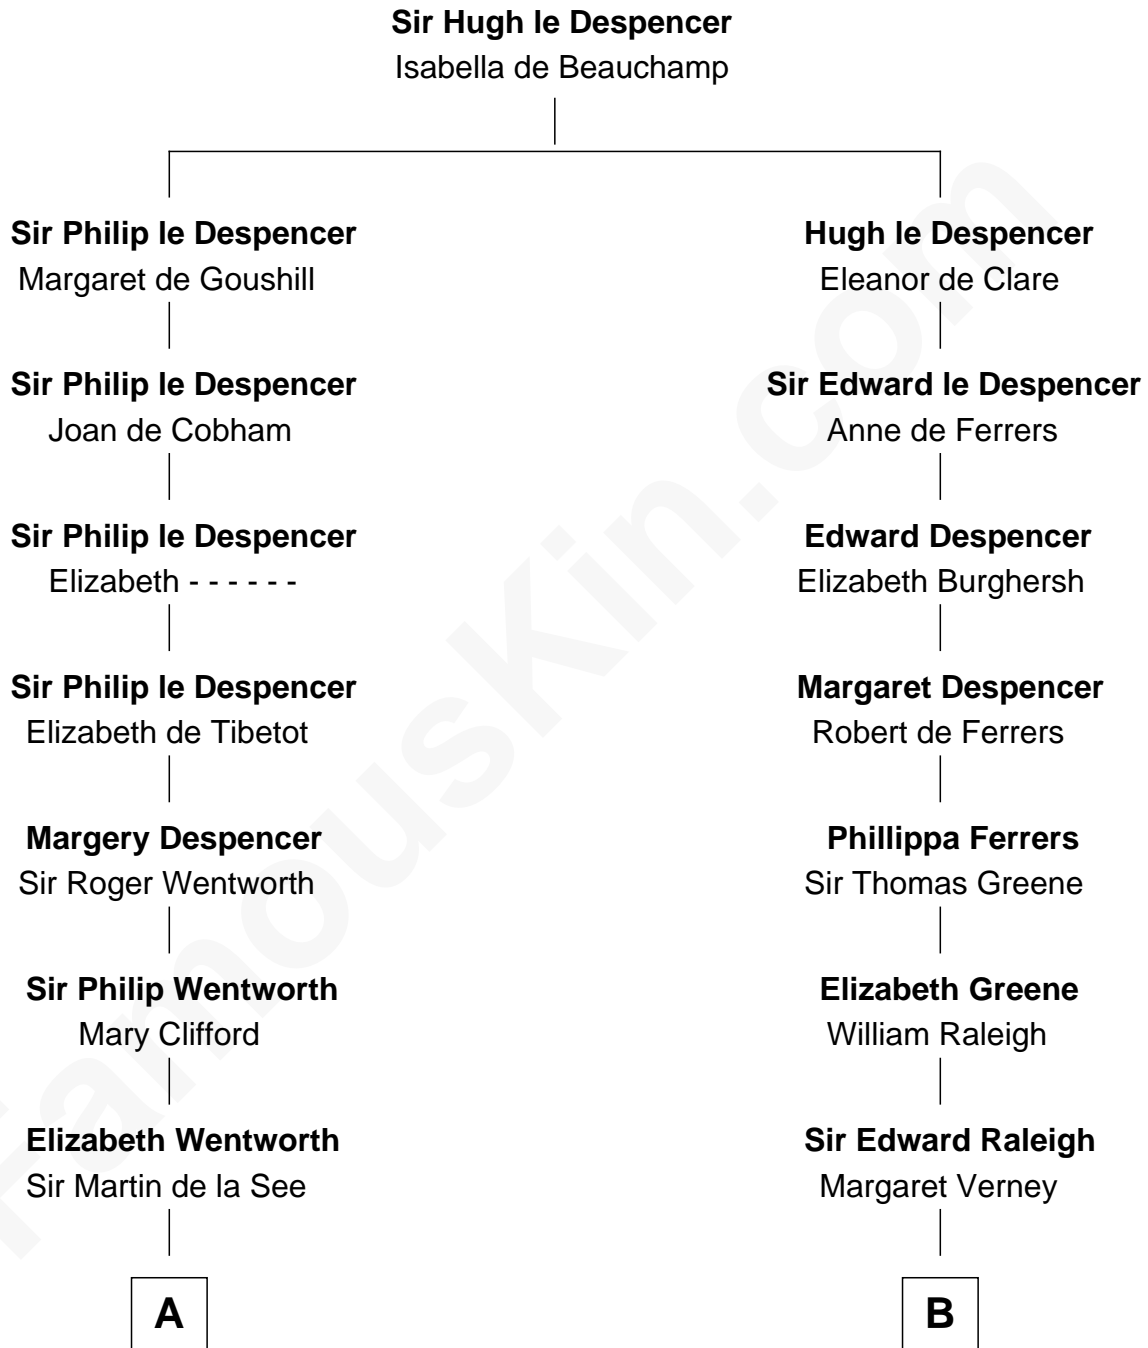

FamousKin.com

Relationship Chart of

Alice (Lee) Roosevelt

First Wife of President Theodore Roosevelt

19th cousin 2 times removed of

Henry Clay Folger

Founder of Folger Shakespeare Library and Chairman of Standard Oil

C

Nancy Clarke
Francis Cabot

Mary Ann Cabot
Nathaniel Cabot Lee

John Clarke Lee
Harriet Paine Rose

George Cabot Lee
Caroline Watts Haskell

Alice (Lee) Roosevelt
Wife of President Theodore Roosevelt

D

Samuel Brown Folger
Nancy F. Hiller

Henry Clay Folger
Eliza Jane Clark

Henry Clay Folger
Chairman of Standard Oil

FamousKin.com