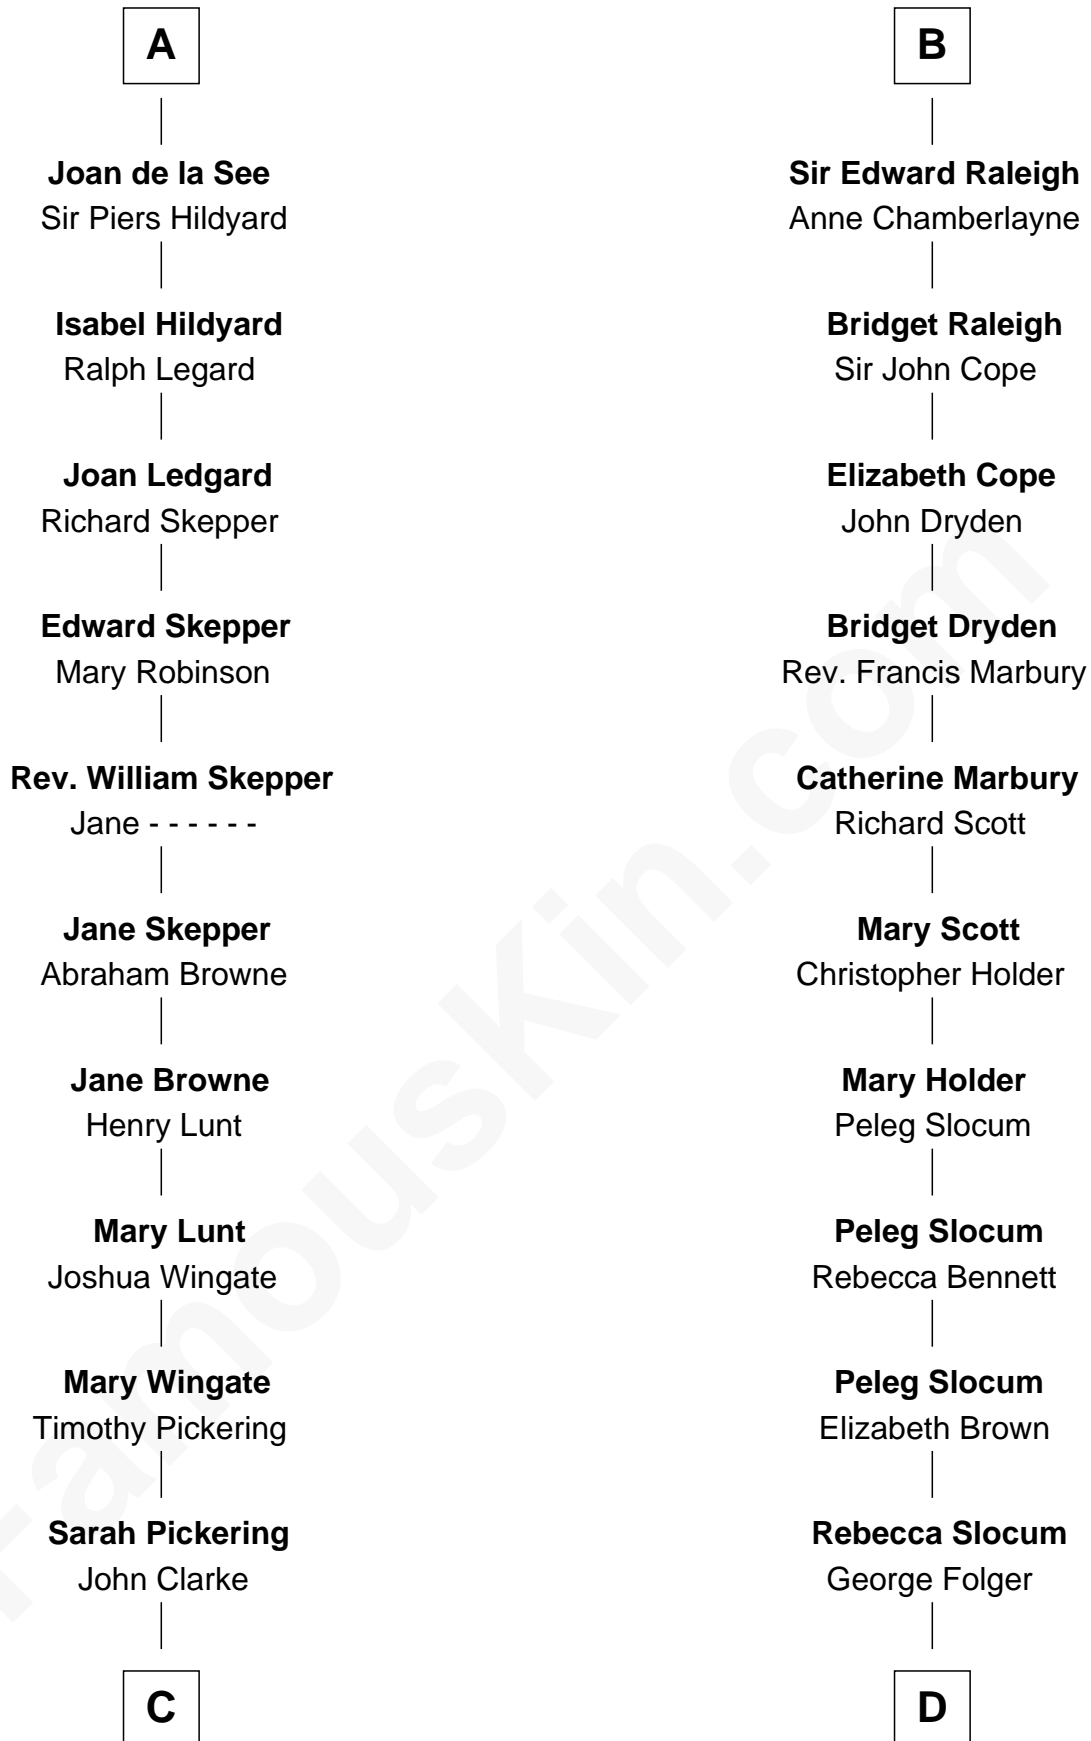

FamousKin.com

Relationship Chart of

Alice (Lee) Roosevelt

First Wife of President Theodore Roosevelt

19th cousin 2 times removed of

Henry Clay Folger

Founder of Folger Shakespeare Library and Chairman of Standard Oil

C

Nancy Clarke
Francis Cabot

Mary Ann Cabot
Nathaniel Cabot Lee

John Clarke Lee
Harriet Paine Rose

George Cabot Lee
Caroline Watts Haskell

Alice (Lee) Roosevelt
Wife of President Theodore Roosevelt

D

Samuel Brown Folger
Nancy F. Hiller

Henry Clay Folger
Eliza Jane Clark

Henry Clay Folger
Chairman of Standard Oil

FamousKin.com