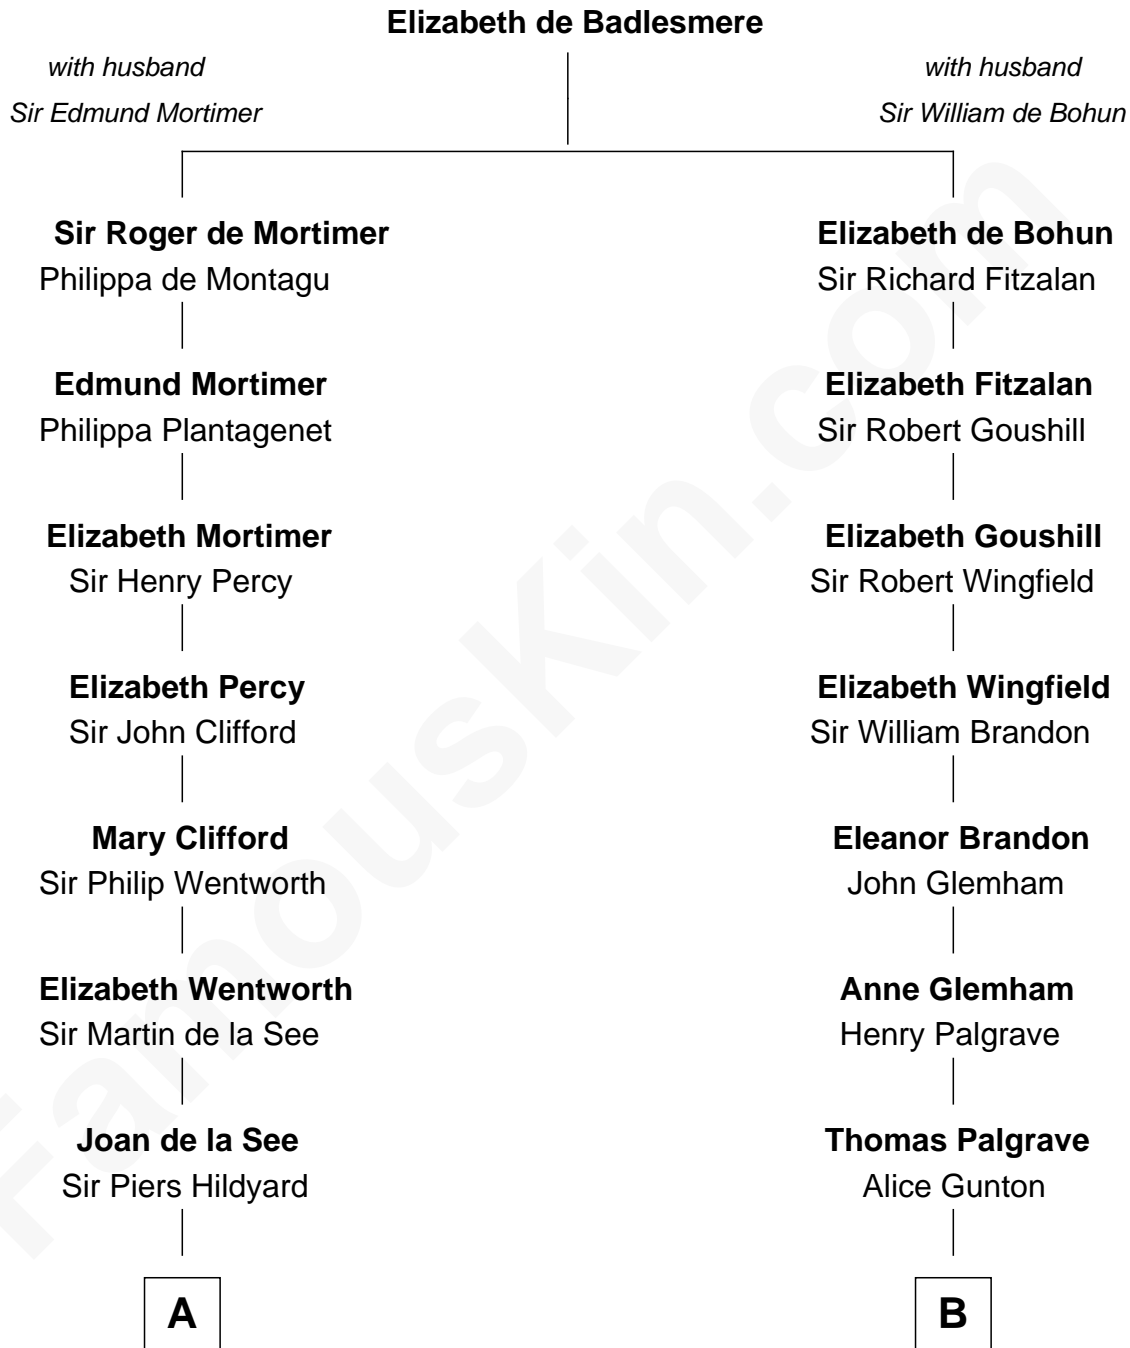

FamousKin.com

Relationship Chart of

Alice (Lee) Roosevelt

First Wife of President Theodore Roosevelt

16th cousin 4 times removed of

J. A. Folger

Founder of Folger Coffee Company

C

—
Mary Ann Cabot
Nathaniel Cabot Lee

—
John Clarke Lee
Harriet Paine Rose

—
George Cabot Lee
Caroline Watts Haskell

—
Alice (Lee) Roosevelt
Wife of President Theodore Roosevelt

FamousKin.com