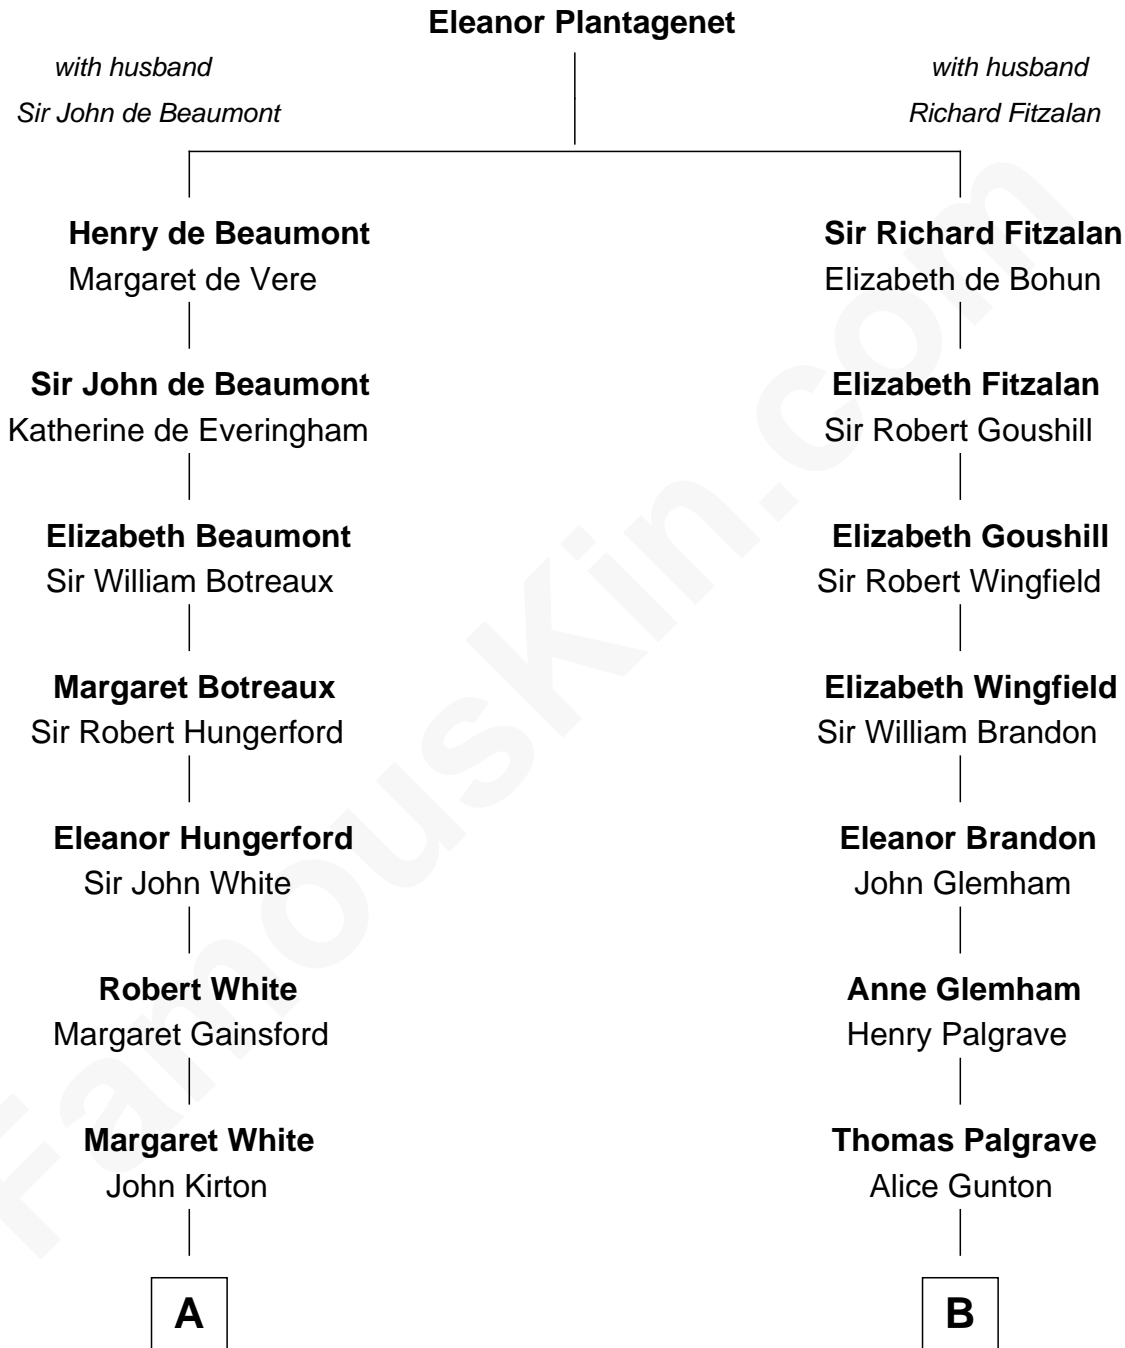

FamousKin.com

Relationship Chart of

Alice (Lee) Roosevelt

First Wife of President Theodore Roosevelt

16th cousin 3 times removed of

J. A. Folger

Founder of Folger Coffee Company

C

—
Harriet Paine Rose

John Clarke Lee

—
George Cabot Lee

Caroline Watts Haskell

—
Alice (Lee) Roosevelt

Wife of President Theodore Roosevelt

FamousKin.com