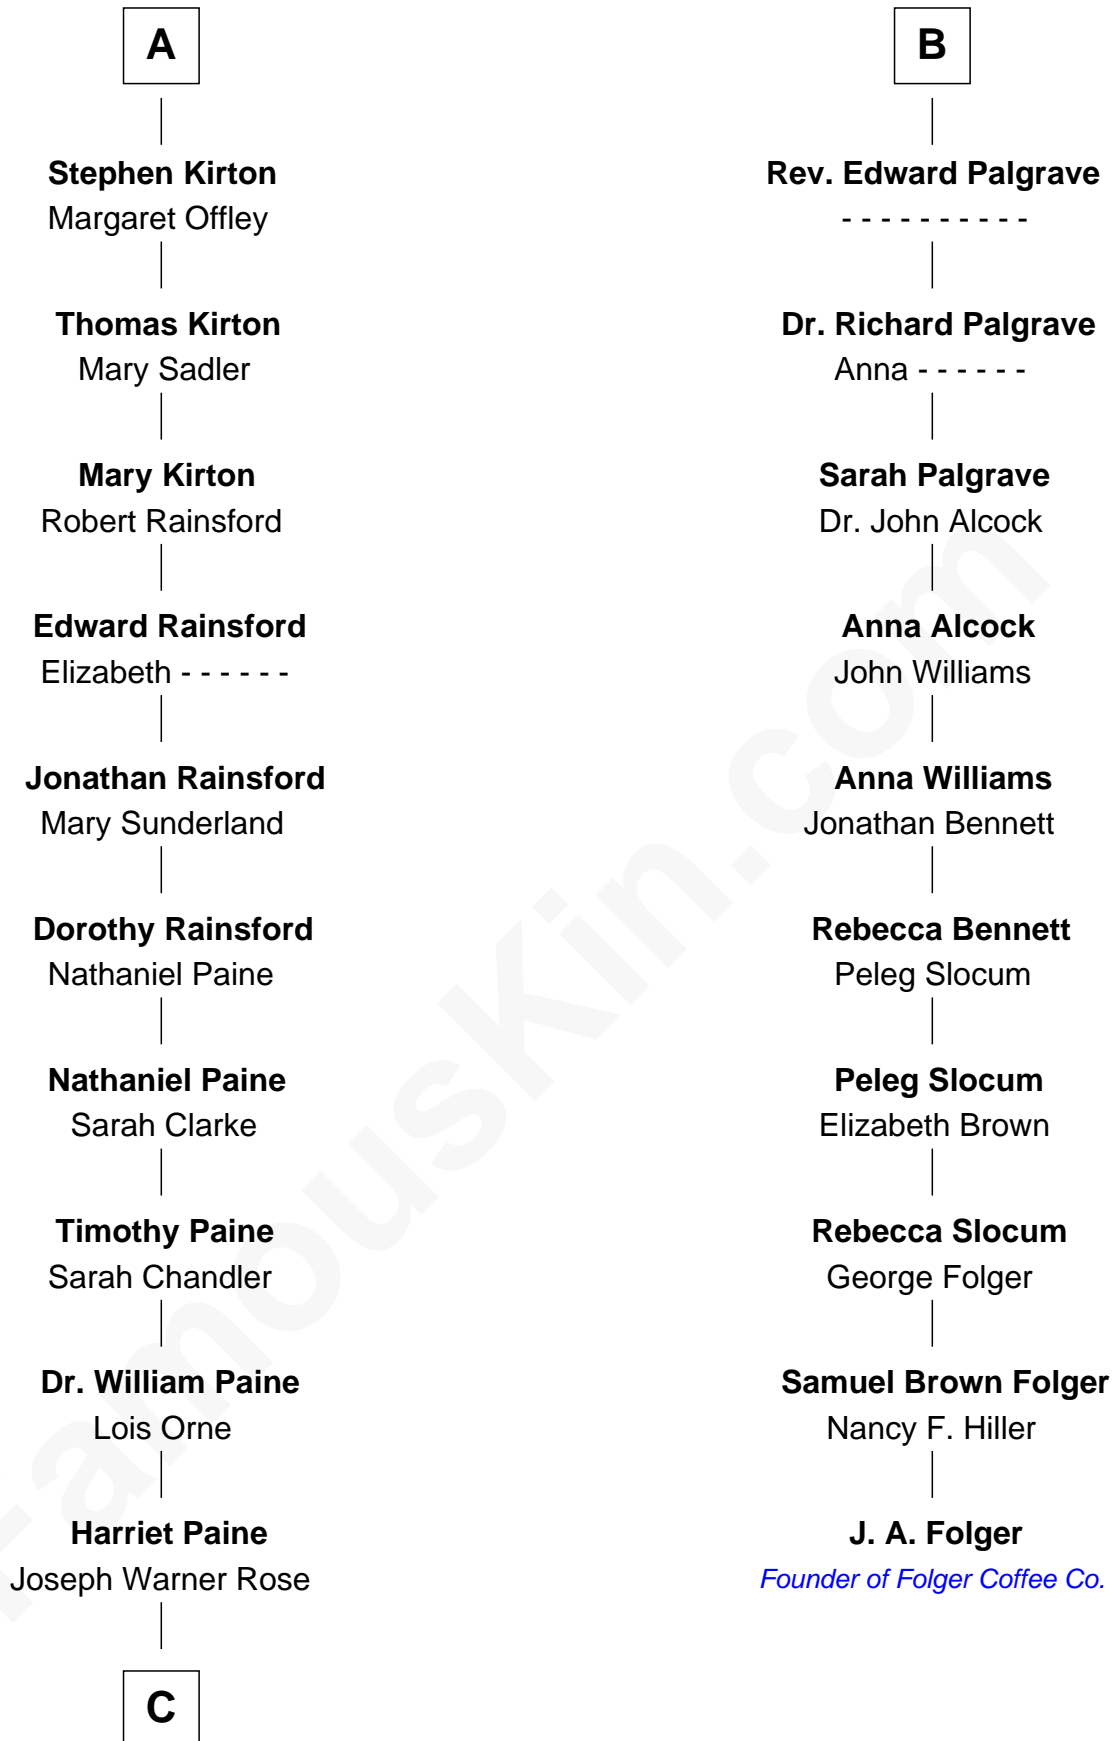

FamousKin.com

Relationship Chart of

Alice (Lee) Roosevelt

First Wife of President Theodore Roosevelt

16th cousin 3 times removed of

J. A. Folger

Founder of Folger Coffee Company

C

—
Harriet Paine Rose

John Clarke Lee

—
George Cabot Lee

Caroline Watts Haskell

—
Alice (Lee) Roosevelt

Wife of President Theodore Roosevelt

FamousKin.com