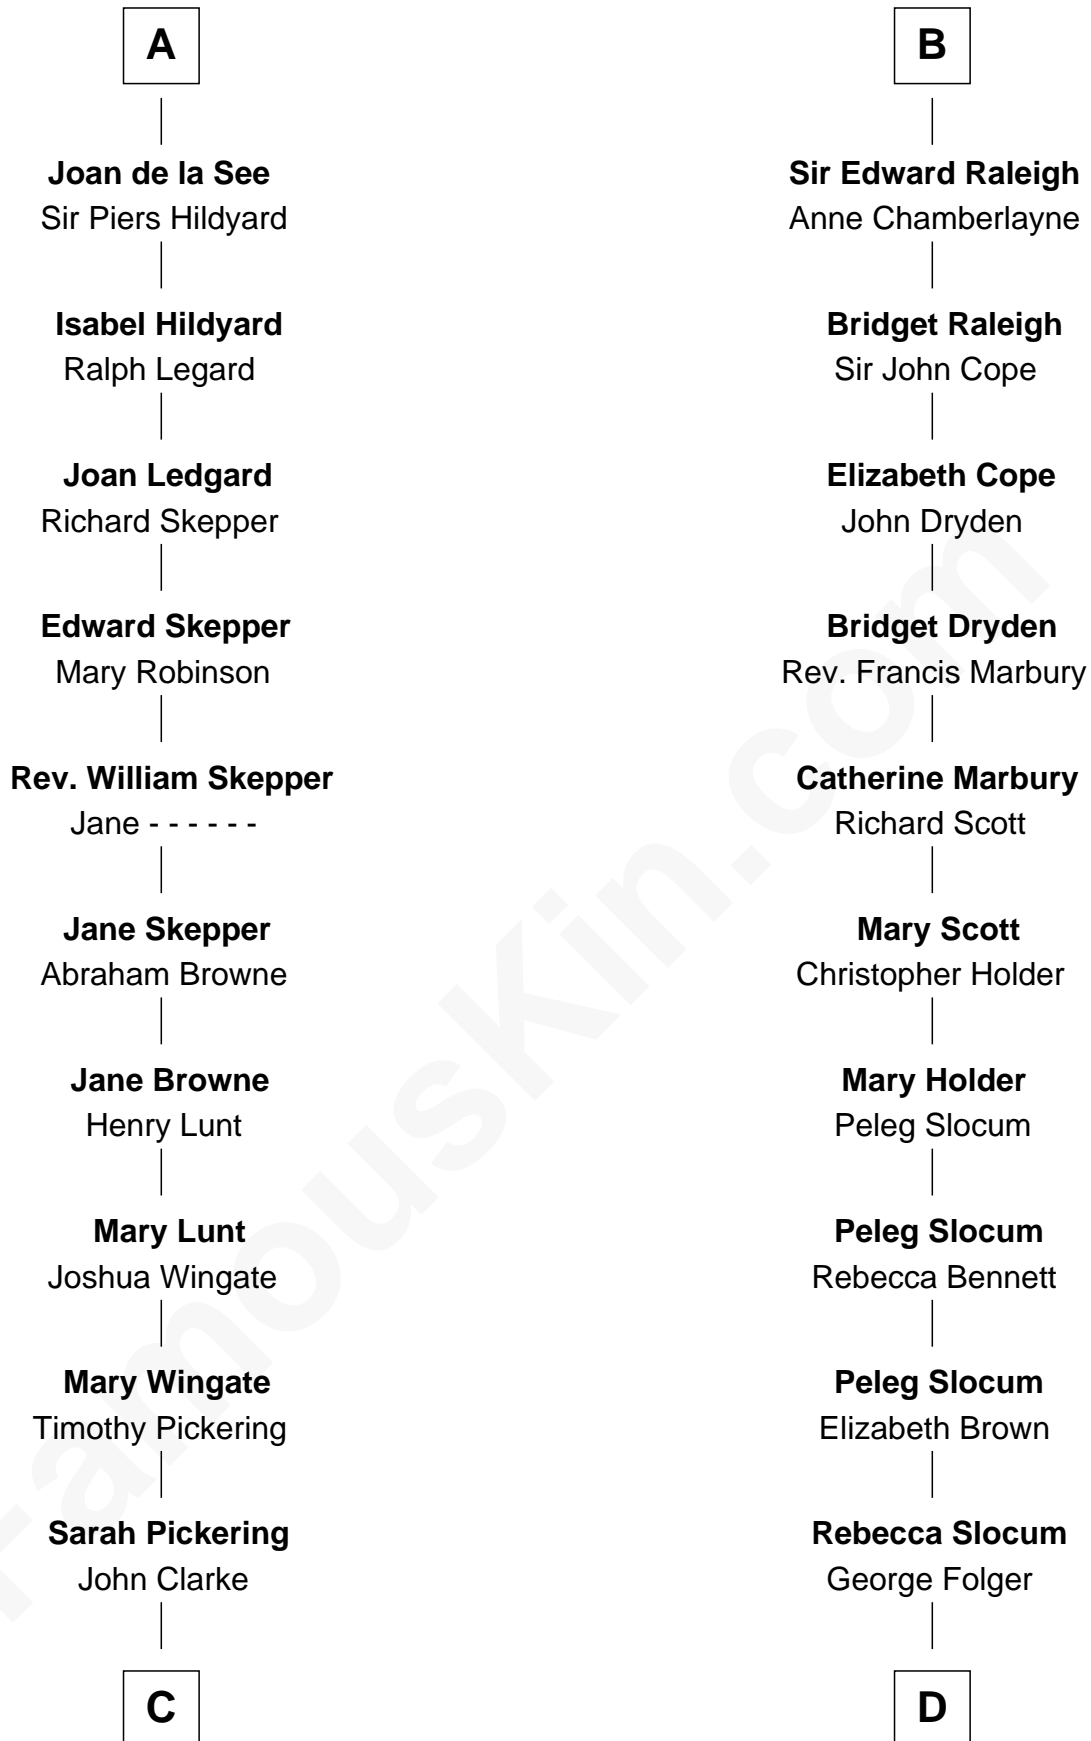

### Alice (Lee) Roosevelt

First Wife of President Theodore Roosevelt

18th cousin 3 times removed of

**J. A. Folger**

Founder of Folger Coffee Company

**Sir Hugh le Despencer**  
Isabella de Beauchamp

**Sir Philip le Despencer**  
Margaret de Goushill

**Hugh le Despencer**  
Eleanor de Clare

**Sir Philip le Despencer**  
Joan de Cobham

**Sir Edward le Despencer**  
Anne de Ferrers

**Sir Philip le Despencer**  
Elizabeth - - - - -

**Edward Despencer**  
Elizabeth Burghersh

**Sir Philip le Despencer**  
Elizabeth de Tibetot

**Margaret Despencer**  
Robert de Ferrers

**Margery Despencer**  
Sir Roger Wentworth

**Phillippa Ferrers**  
Sir Thomas Greene

**Sir Philip Wentworth**  
Mary Clifford

**Elizabeth Greene**  
William Raleigh

**Elizabeth Wentworth**  
Sir Martin de la See

**Sir Edward Raleigh**  
Margaret Verney

**A**

**B**

**C**

**Nancy Clarke**  
Francis Cabot

**Mary Ann Cabot**  
Nathaniel Cabot Lee