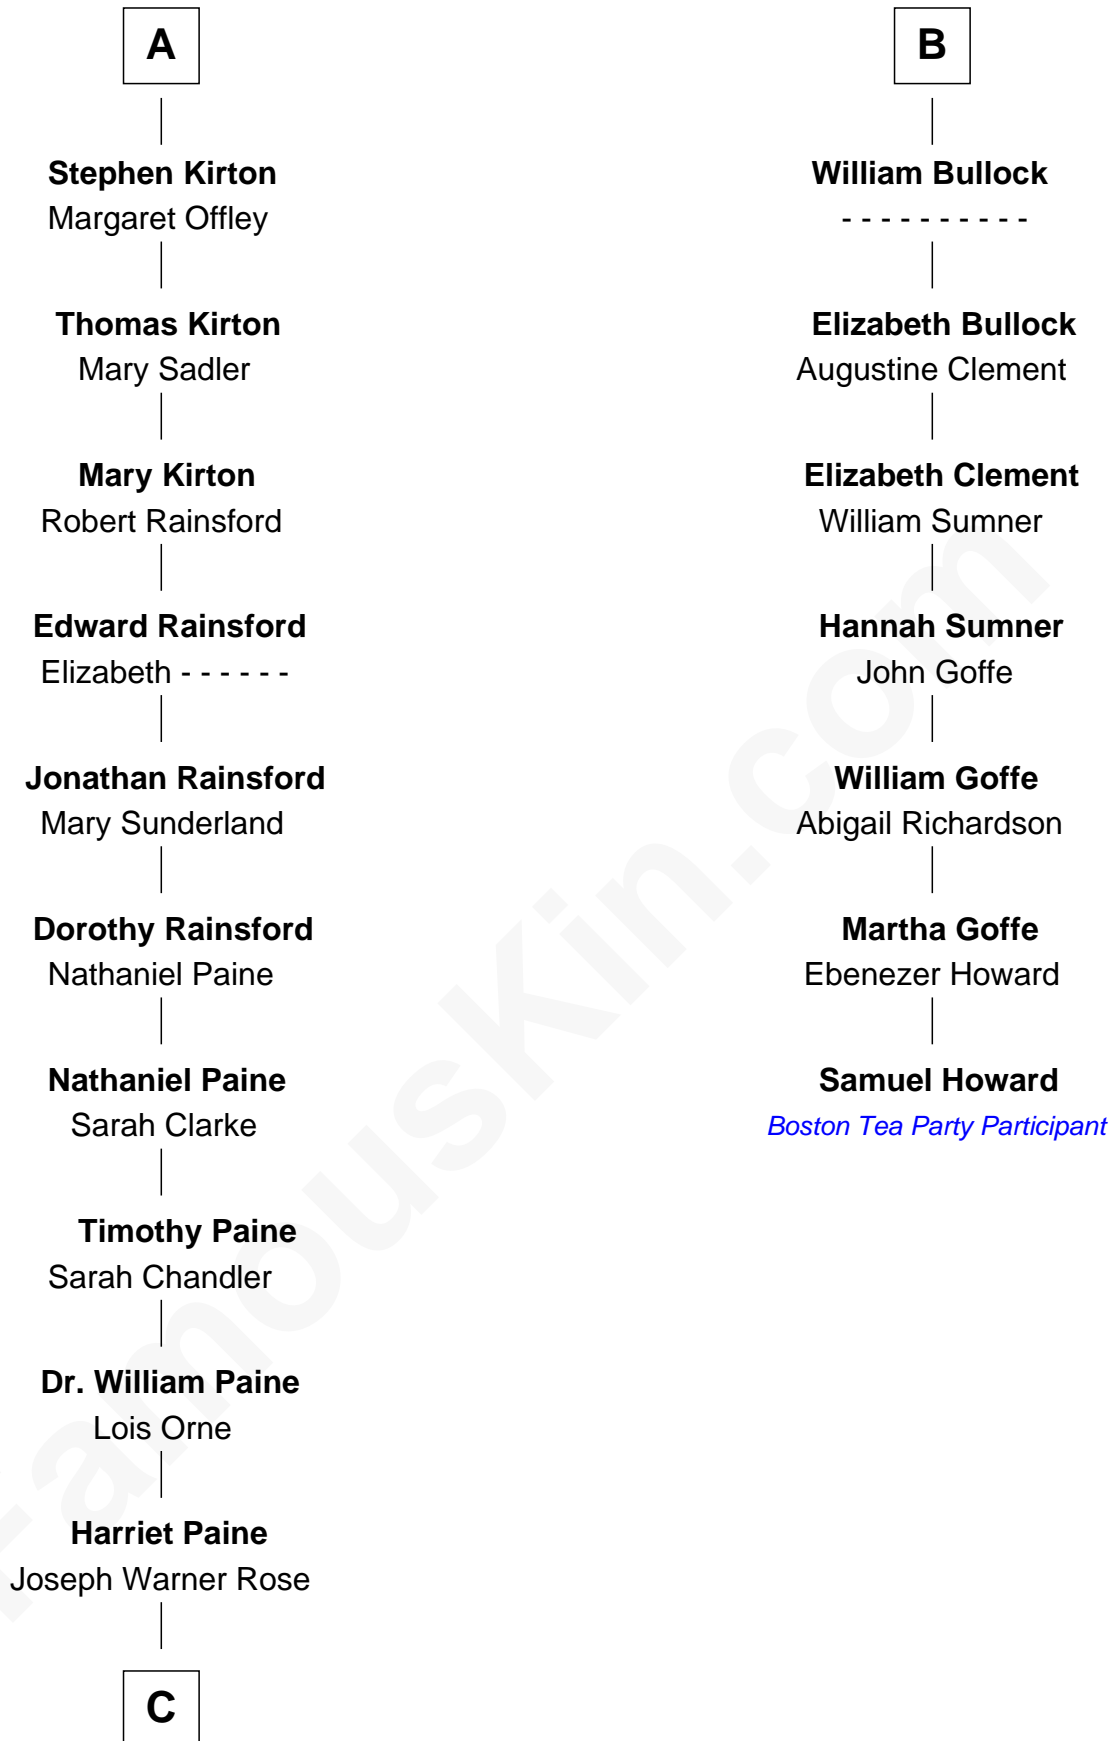

## Relationship Chart of

### Alice (Lee) Roosevelt

*First Wife of President Theodore Roosevelt*

13th cousin 6 times removed of

### Samuel Howard

*Boston Tea Party Participant*

**C**

—  
**Harriet Paine Rose**

John Clarke Lee

—  
**George Cabot Lee**  
Caroline Watts Haskell

—  
**Alice (Lee) Roosevelt**  
*Wife of President Theodore Roosevelt*