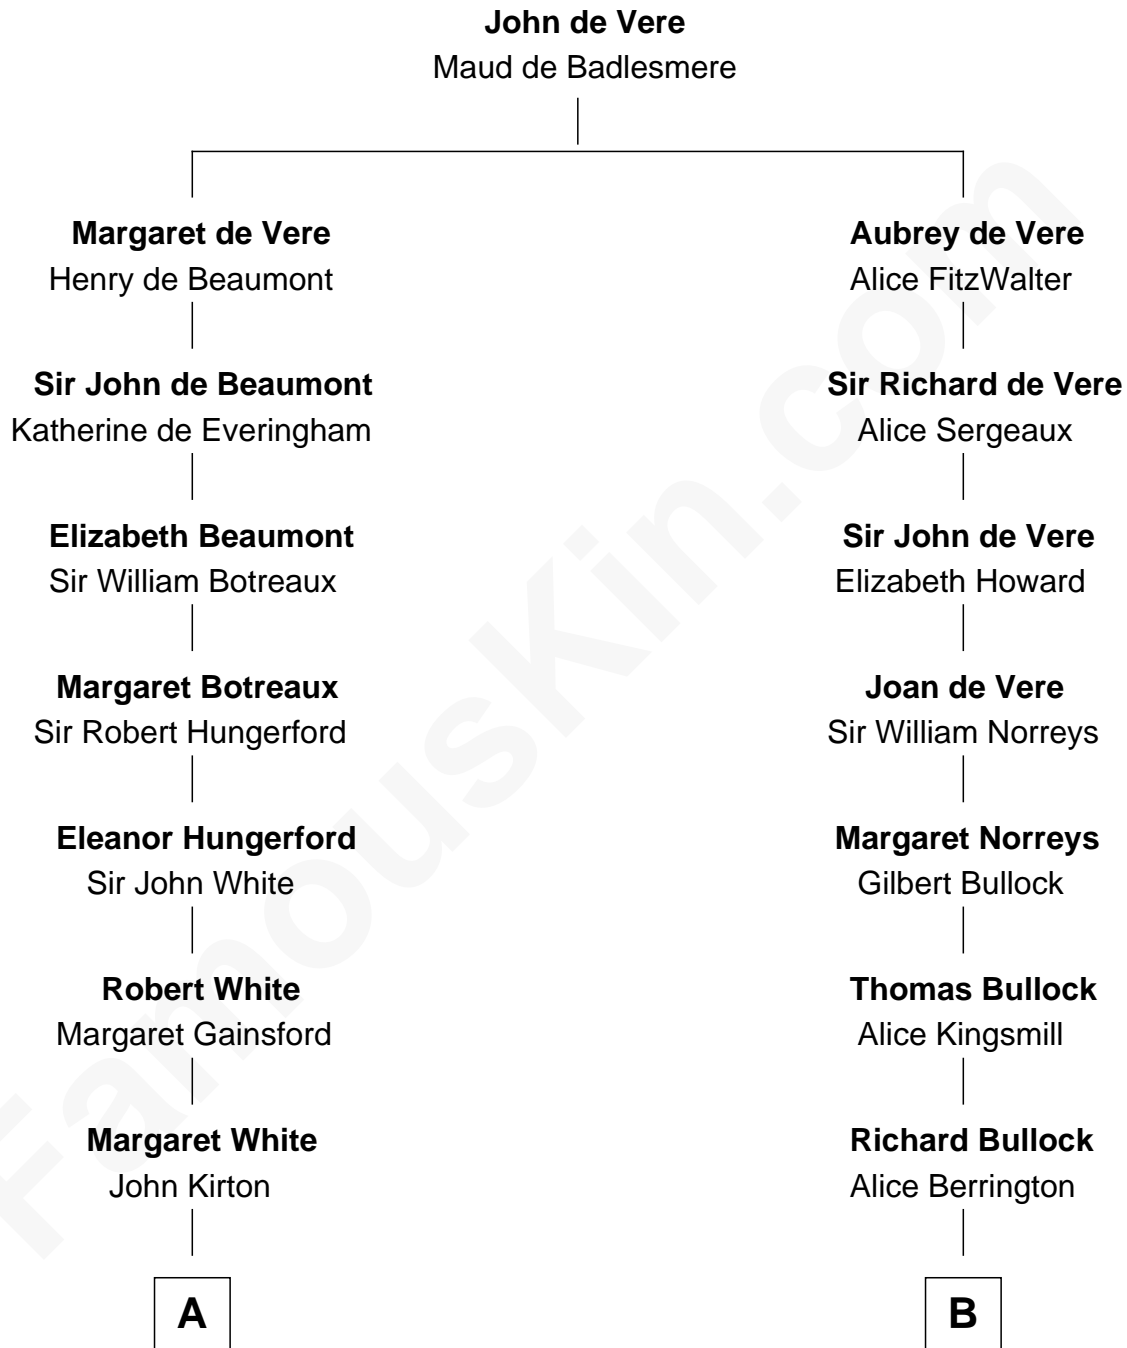

## Relationship Chart of

### Alice (Lee) Roosevelt

*First Wife of President Theodore Roosevelt*

13th cousin 6 times removed of

### Samuel Howard

*Boston Tea Party Participant*

**C**

—  
**Harriet Paine Rose**

John Clarke Lee

—  
**George Cabot Lee**  
Caroline Watts Haskell

—  
**Alice (Lee) Roosevelt**  
*Wife of President Theodore Roosevelt*