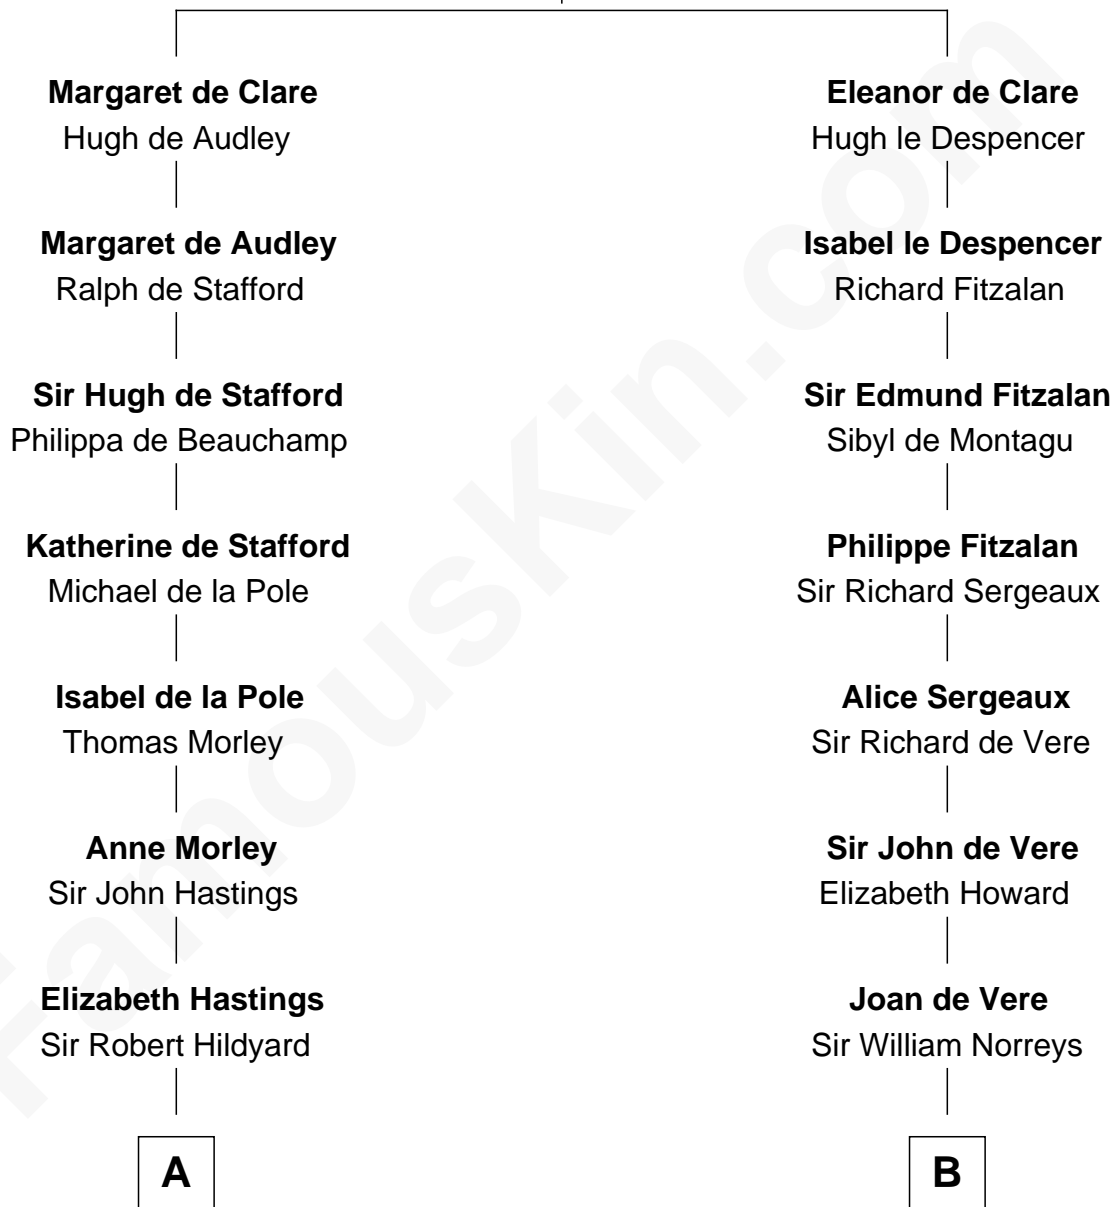

## Relationship Chart of

### Alice (Lee) Roosevelt

*First Wife of President Theodore Roosevelt*

16th cousin 5 times removed of

**Samuel Howard**

*Boston Tea Party Participant*

**Sir Gilbert de Clare**

Joan of Acre

**C**

—  
**Alice (Lee) Roosevelt**

*Wife of President Theodore Roosevelt*