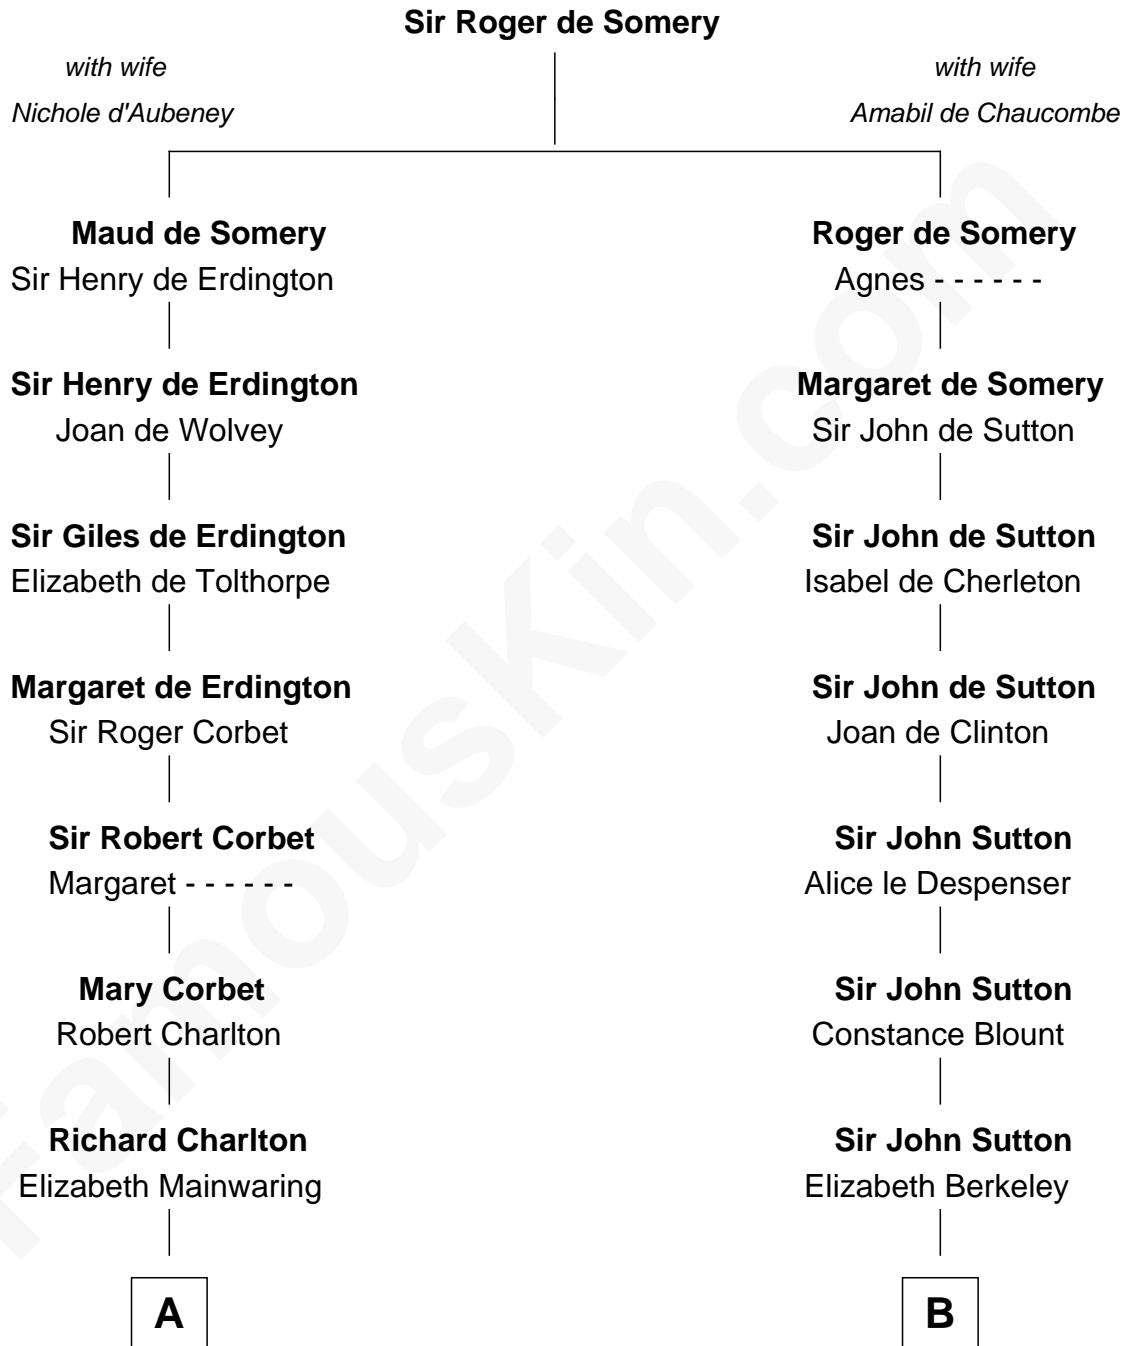

FamousKin.com

Relationship Chart of

Alice (Lee) Roosevelt

First Wife of President Theodore Roosevelt

20th cousin 1 time removed of

Dr. H. H. Holmes

Serial Killer aka "Devil in the White City"

C

Nathaniel Cabot Lee

Mary Ann Cabot

John Clarke Lee

Harriet Paine Rose

George Cabot Lee

Caroline Watts Haskell

Alice (Lee) Roosevelt

Wife of President Theodore Roosevelt