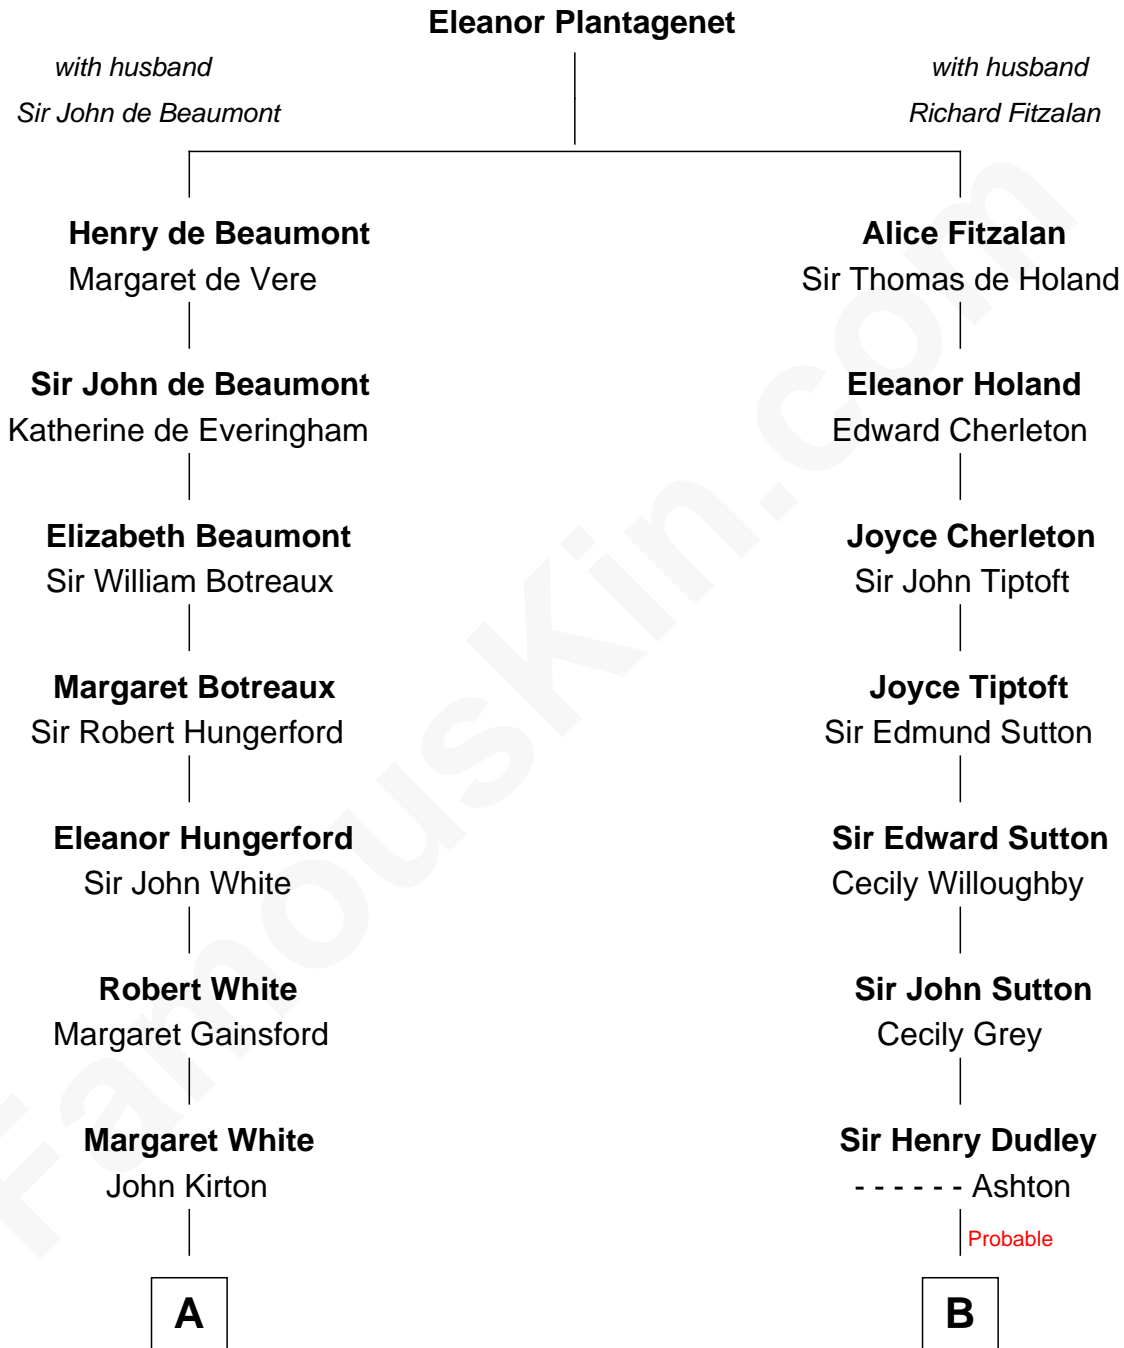

FamousKin.com

Relationship Chart of

Alice (Lee) Roosevelt

First Wife of President Theodore Roosevelt

17th cousin 2 times removed of

Dr. H. H. Holmes

Serial Killer aka "Devil in the White City"

C

—
Harriet Paine Rose

John Clarke Lee

—
George Cabot Lee

Caroline Watts Haskell

—
Alice (Lee) Roosevelt

Wife of President Theodore Roosevelt

FamousKin.com