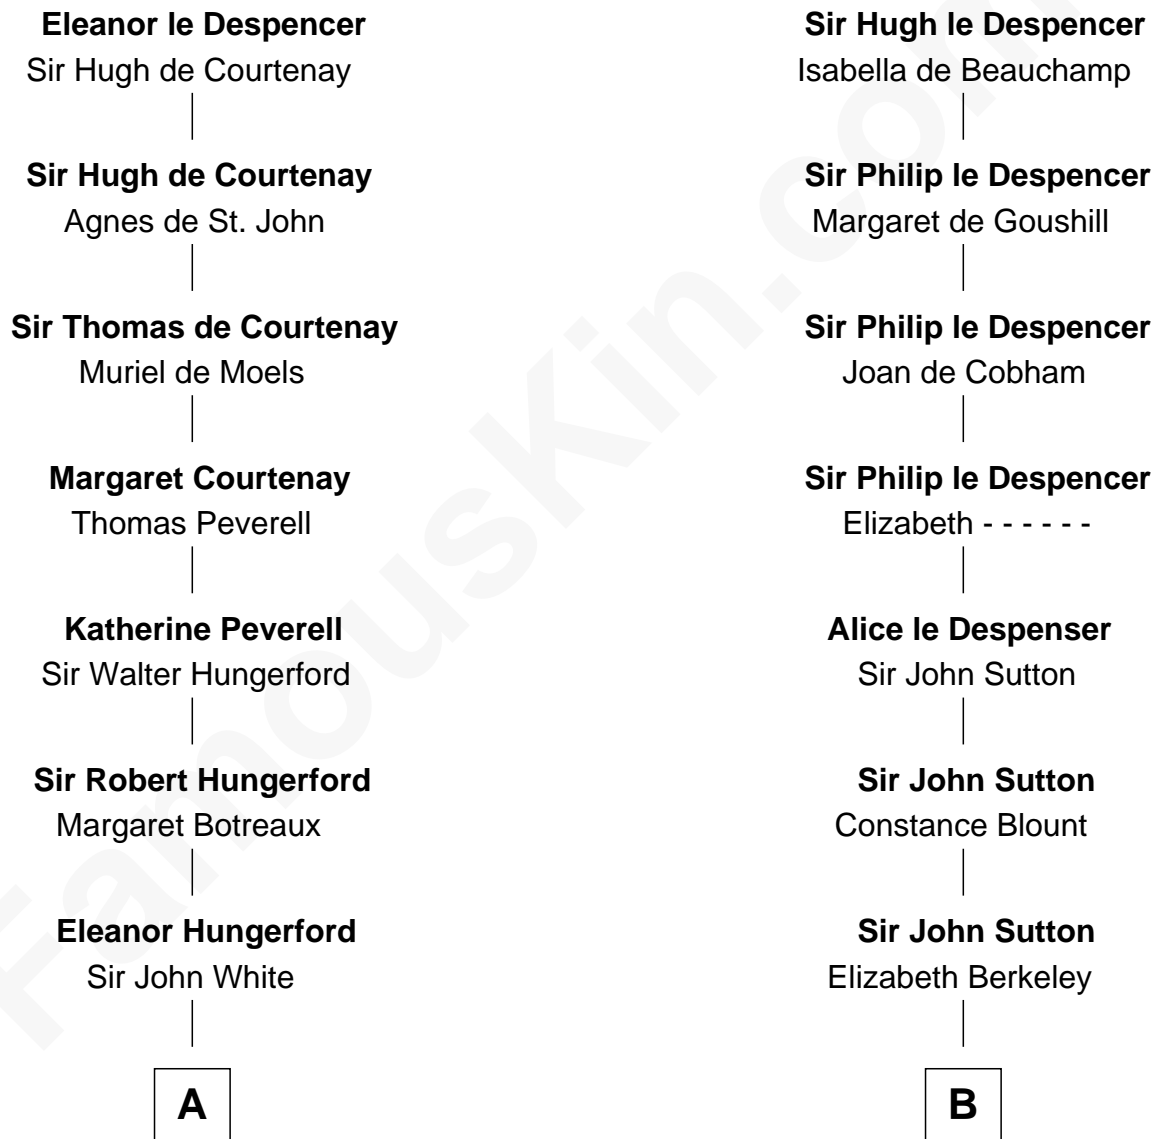

FamousKin.com

Relationship Chart of

Alice (Lee) Roosevelt

First Wife of President Theodore Roosevelt

21st cousin of

Dr. H. H. Holmes

Serial Killer aka "Devil in the White City"

Sir Hugh le Despencer

Aveline Basset

C

Dr. William Paine

Lois Orne

Harriet Paine

Joseph Warner Rose

Harriet Paine Rose

John Clarke Lee