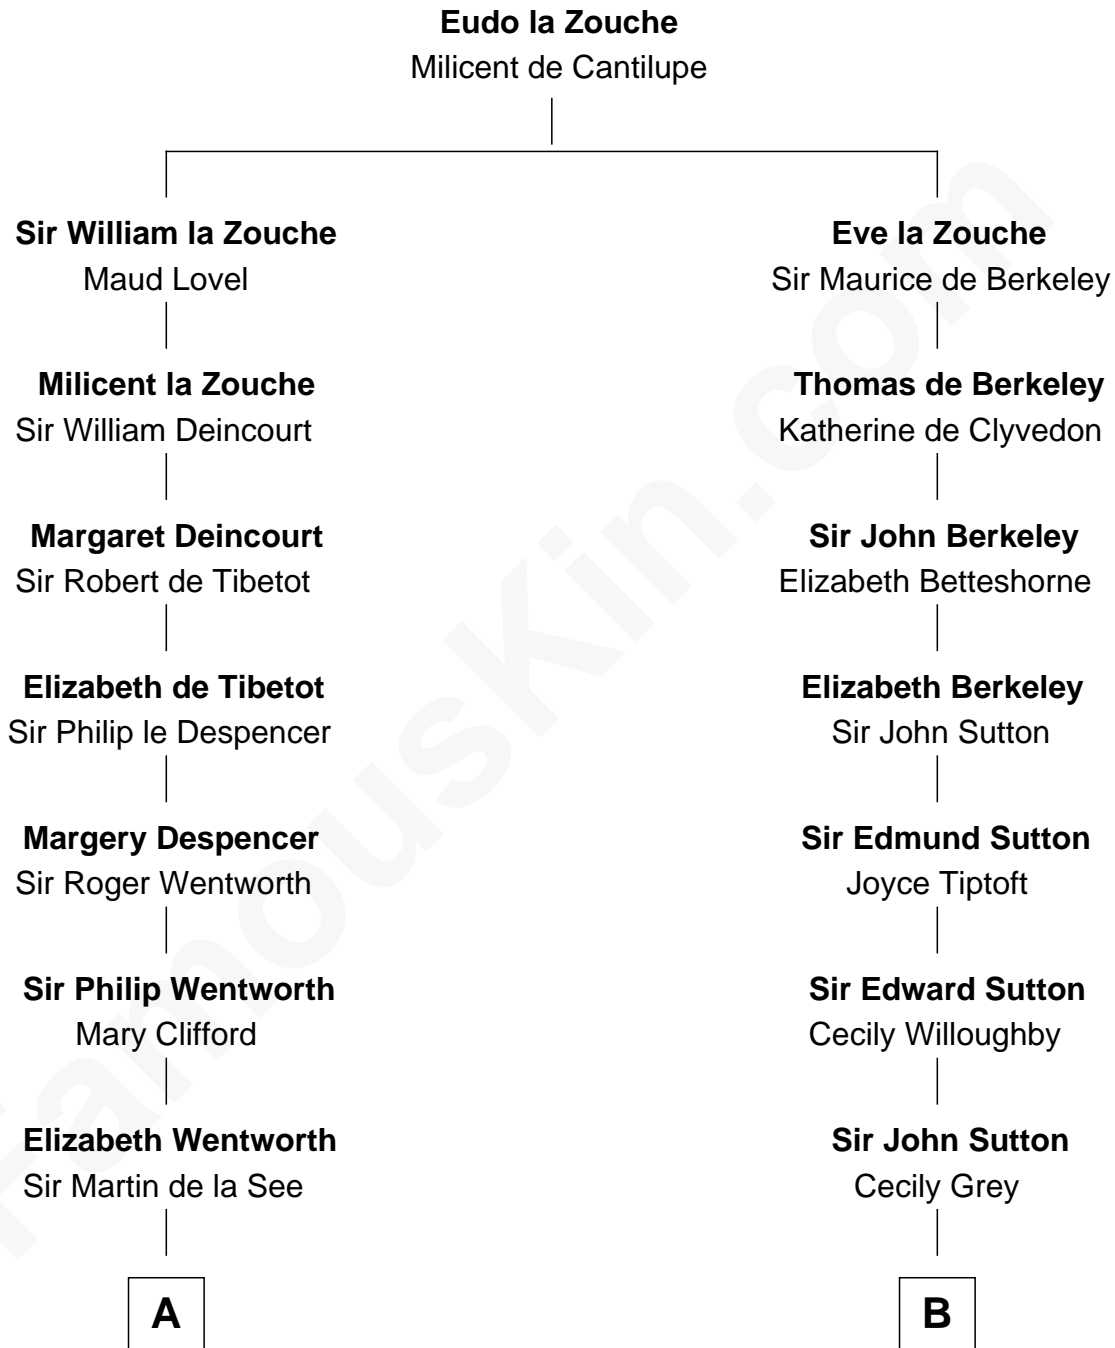

FamousKin.com

Relationship Chart of

Alice (Lee) Roosevelt

First Wife of President Theodore Roosevelt

18th cousin 3 times removed of

Dr. H. H. Holmes

Serial Killer aka "Devil in the White City"

C

Nancy Clarke
Francis Cabot

Mary Ann Cabot
Nathaniel Cabot Lee

John Clarke Lee
Harriet Paine Rose

George Cabot Lee
Caroline Watts Haskell

Alice (Lee) Roosevelt
Wife of President Theodore Roosevelt

D

Levi Horton Mudgett
Theodate Page Price