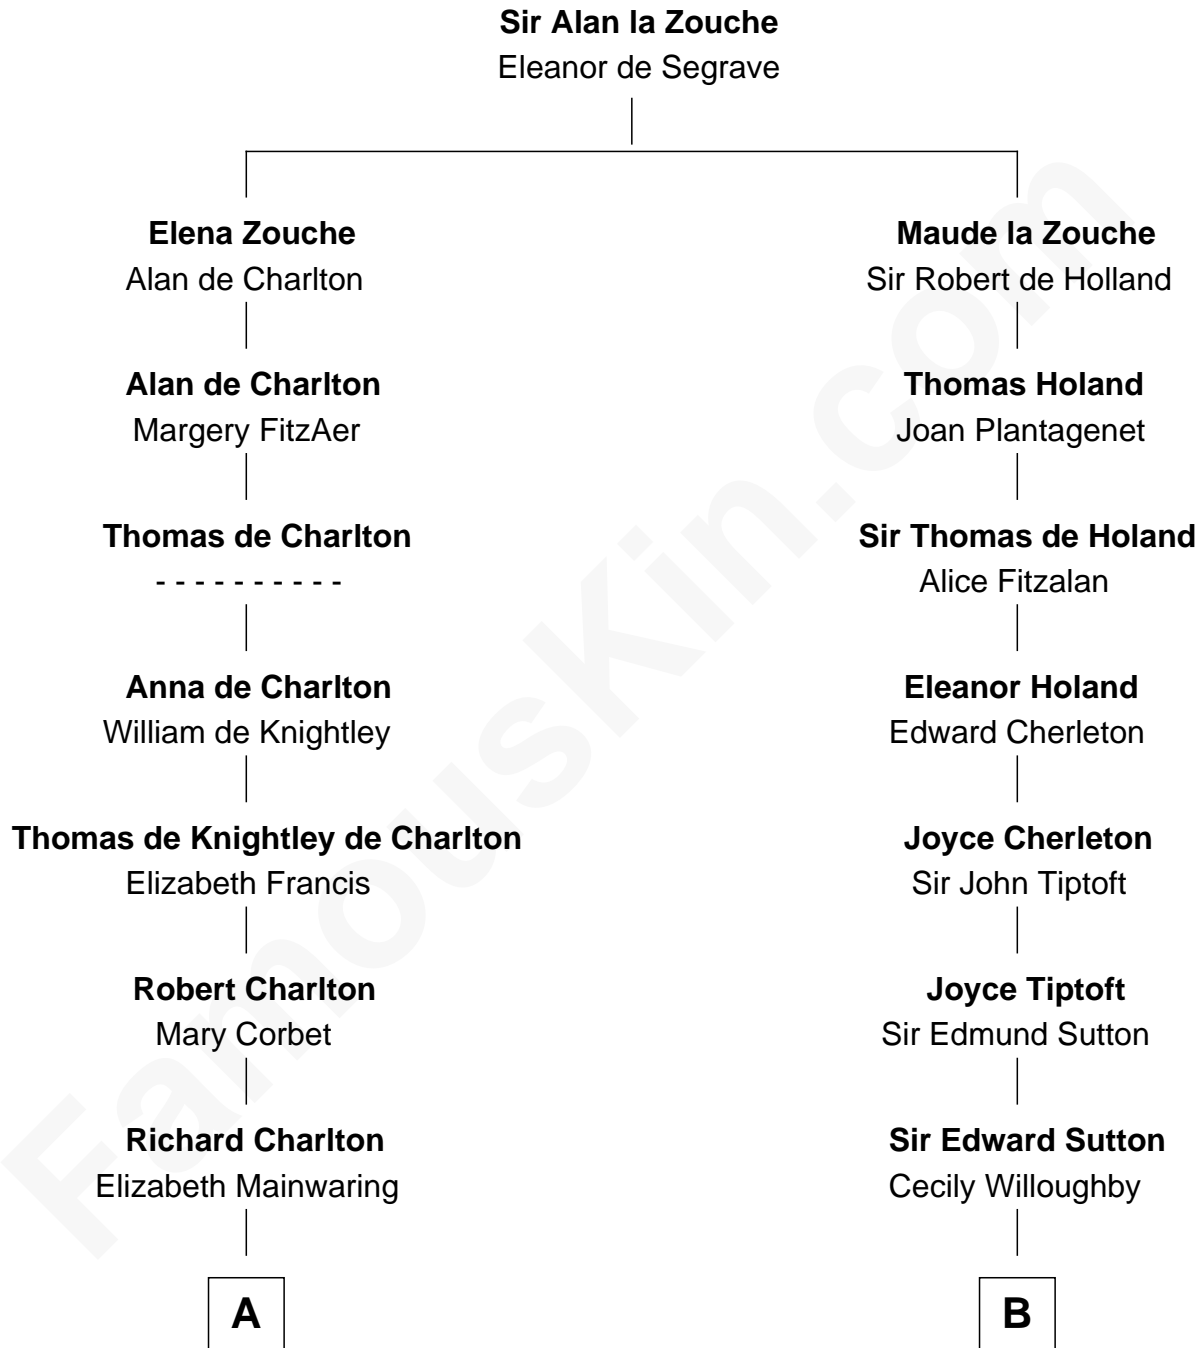

FamousKin.com

Relationship Chart of

Alice (Lee) Roosevelt

First Wife of President Theodore Roosevelt

19th cousin 1 time removed of

Dr. H. H. Holmes

Serial Killer aka "Devil in the White City"

C

Nathaniel Cabot Lee

Mary Ann Cabot

John Clarke Lee

Harriet Paine Rose

George Cabot Lee

Caroline Watts Haskell

Alice (Lee) Roosevelt

Wife of President Theodore Roosevelt

D

Scribner Mudgett

Nancy Prescott

Levi Horton Mudgett

Theodate Page Price

Dr. H. H. Holmes

Serial Killer Dr. H. H. Holmes

FamousKin.com