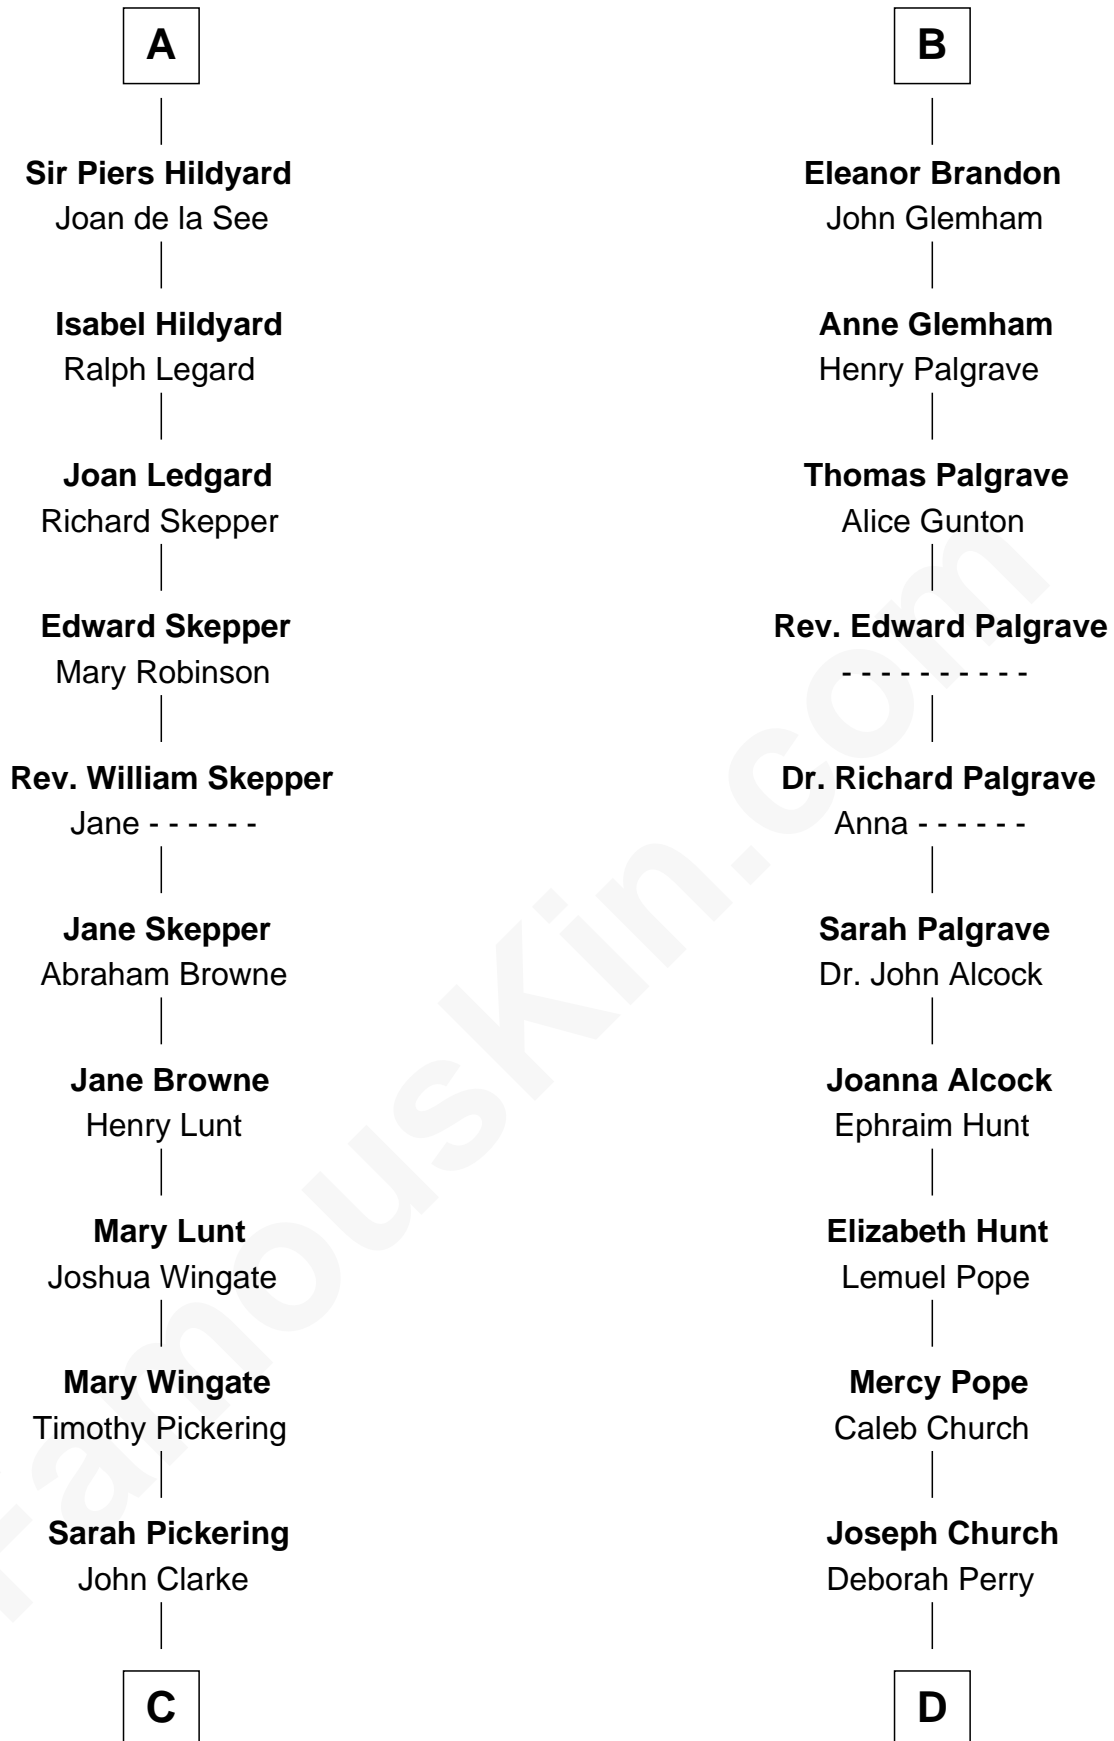

FamousKin.com

Relationship Chart of

Alice (Lee) Roosevelt

First Wife of President Theodore Roosevelt

20th cousin 1 time removed of

Franklin D. Roosevelt

32nd U.S. President

C

Nancy Clarke
Francis Cabot

Mary Ann Cabot
Nathaniel Cabot Lee

John Clarke Lee
Harriet Paine Rose

George Cabot Lee
Caroline Watts Haskell

Alice (Lee) Roosevelt
Wife of President Theodore Roosevelt

D

Deborah P. Church
Warren Delano

Warren Delano
Catharine Robbins Lyman

Sara Delano
James Roosevelt

Franklin D. Roosevelt
32nd U.S. President