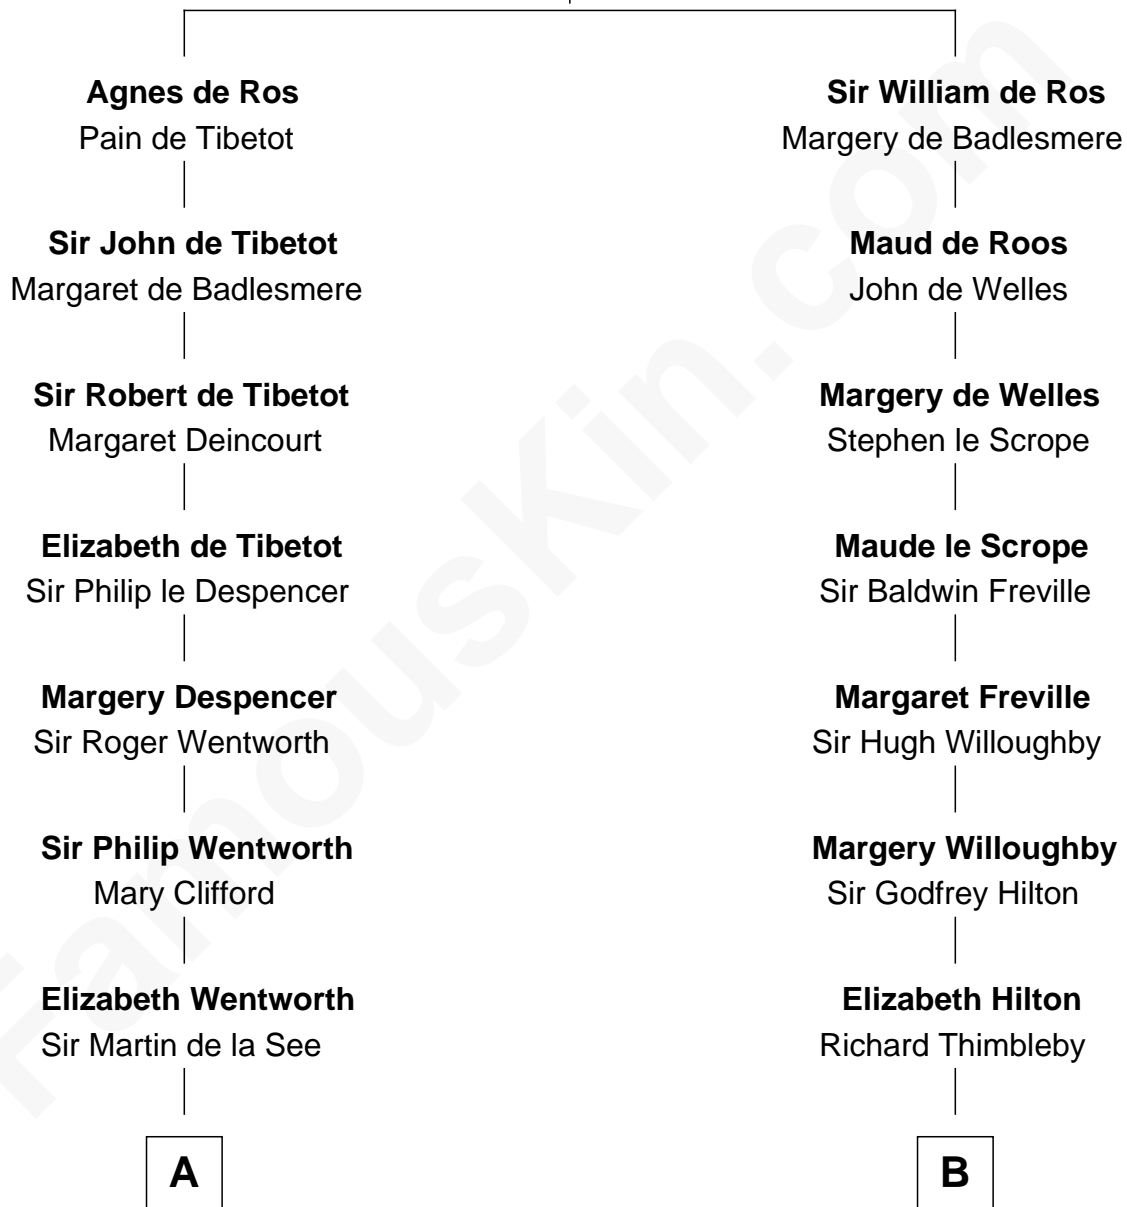

## Relationship Chart of

### Alice (Lee) Roosevelt

*First Wife of President Theodore Roosevelt*

19th cousin 2 times removed of

### Franklin D. Roosevelt

*32nd U.S. President*

**William de Ros**  
Maude de Vaux

**C**

**Nancy Clarke**  
Francis Cabot

**Mary Ann Cabot**  
Nathaniel Cabot Lee

**John Clarke Lee**  
Harriet Paine Rose

**George Cabot Lee**  
Caroline Watts Haskell