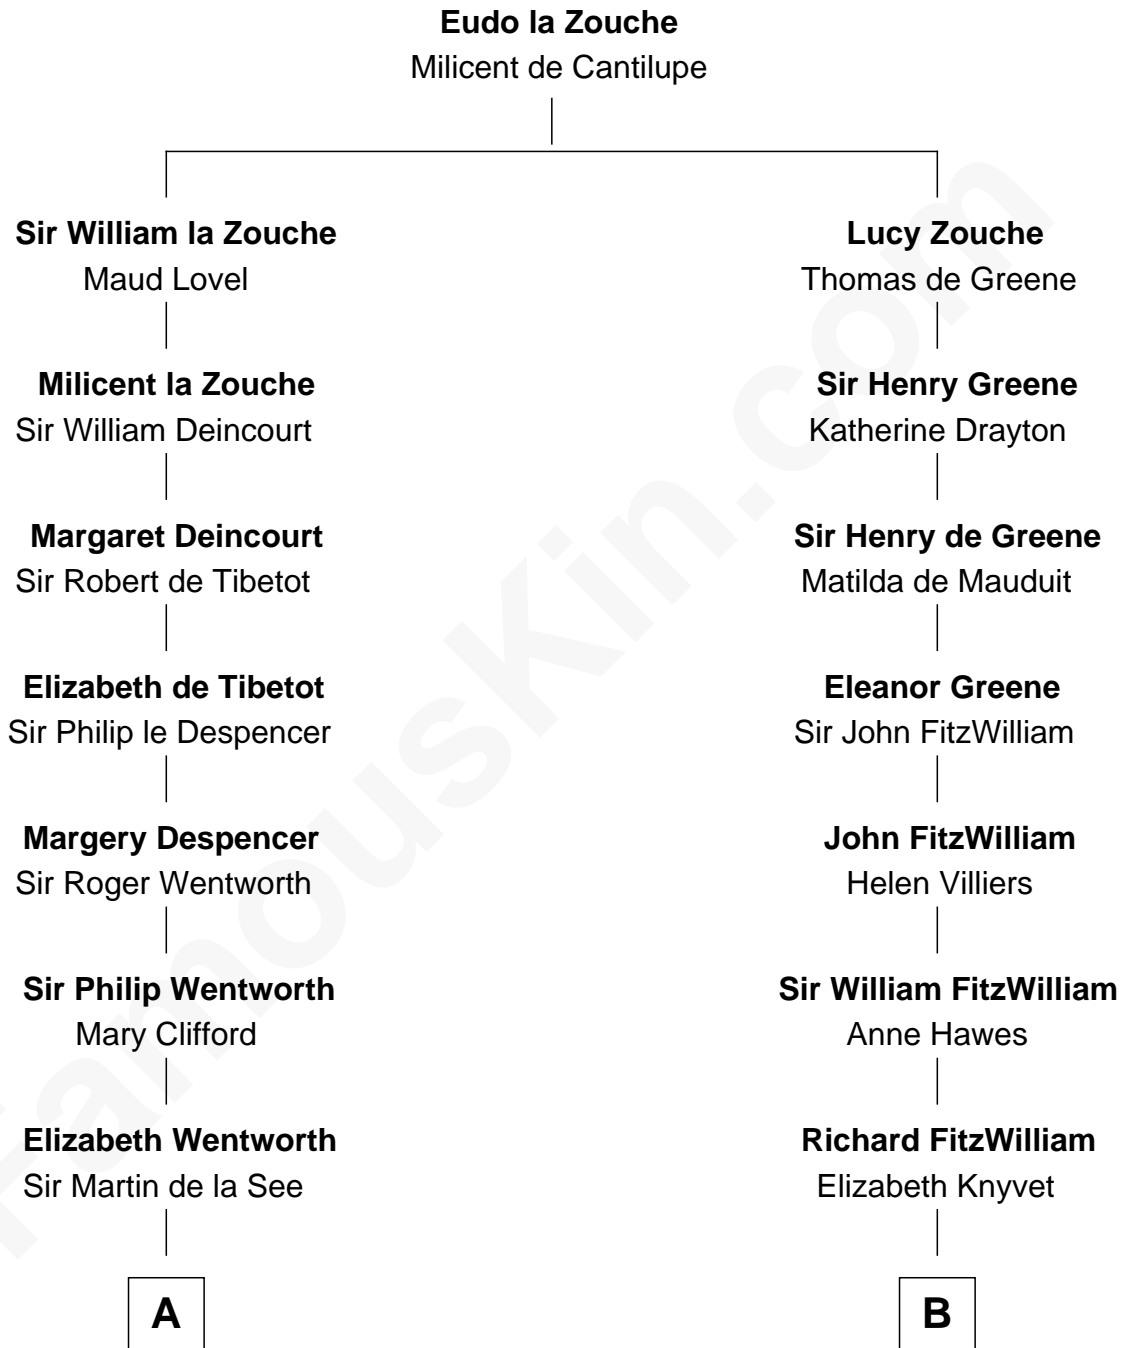

FamousKin.com

Relationship Chart of

Alice (Lee) Roosevelt

First Wife of President Theodore Roosevelt

18th cousin 3 times removed of

Franklin D. Roosevelt
32nd U.S. President

FamousKin.com