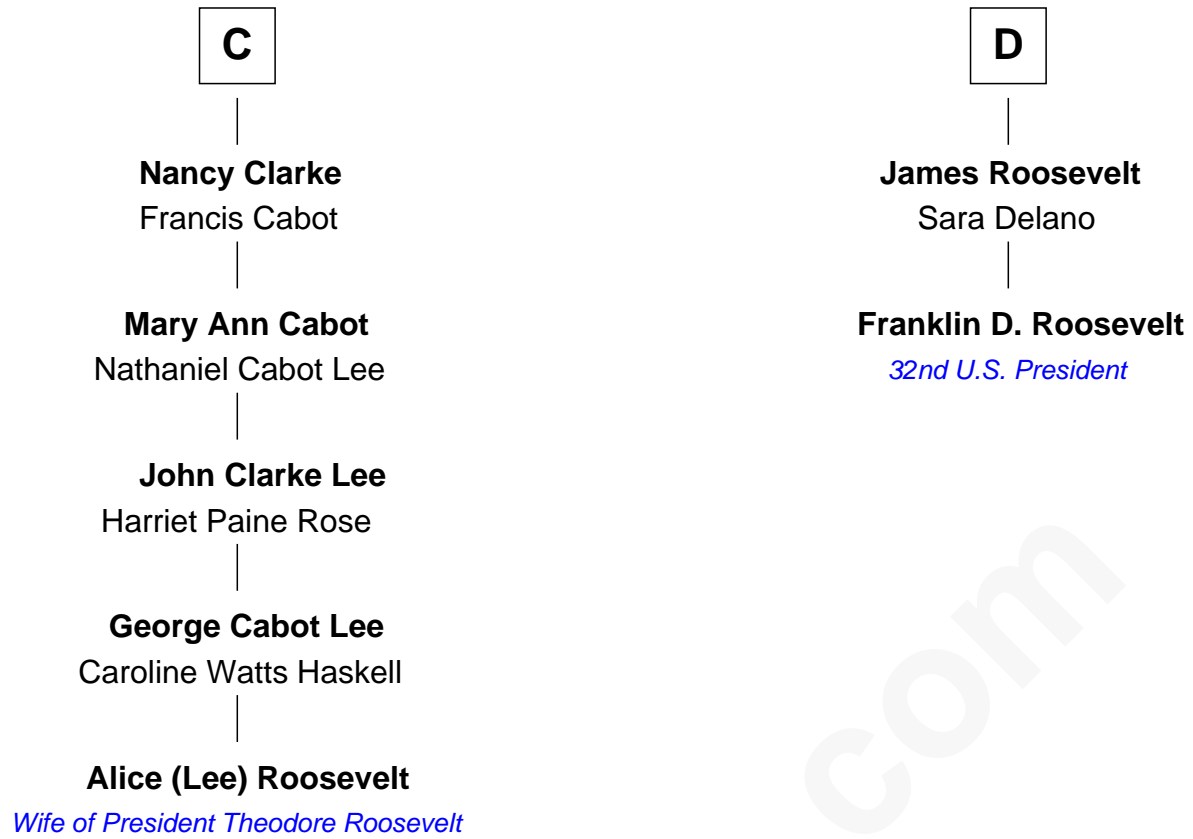

FamousKin.com

Relationship Chart of

Alice (Lee) Roosevelt

First Wife of President Theodore Roosevelt

18th cousin 3 times removed of

Franklin D. Roosevelt
32nd U.S. President

FamousKin.com