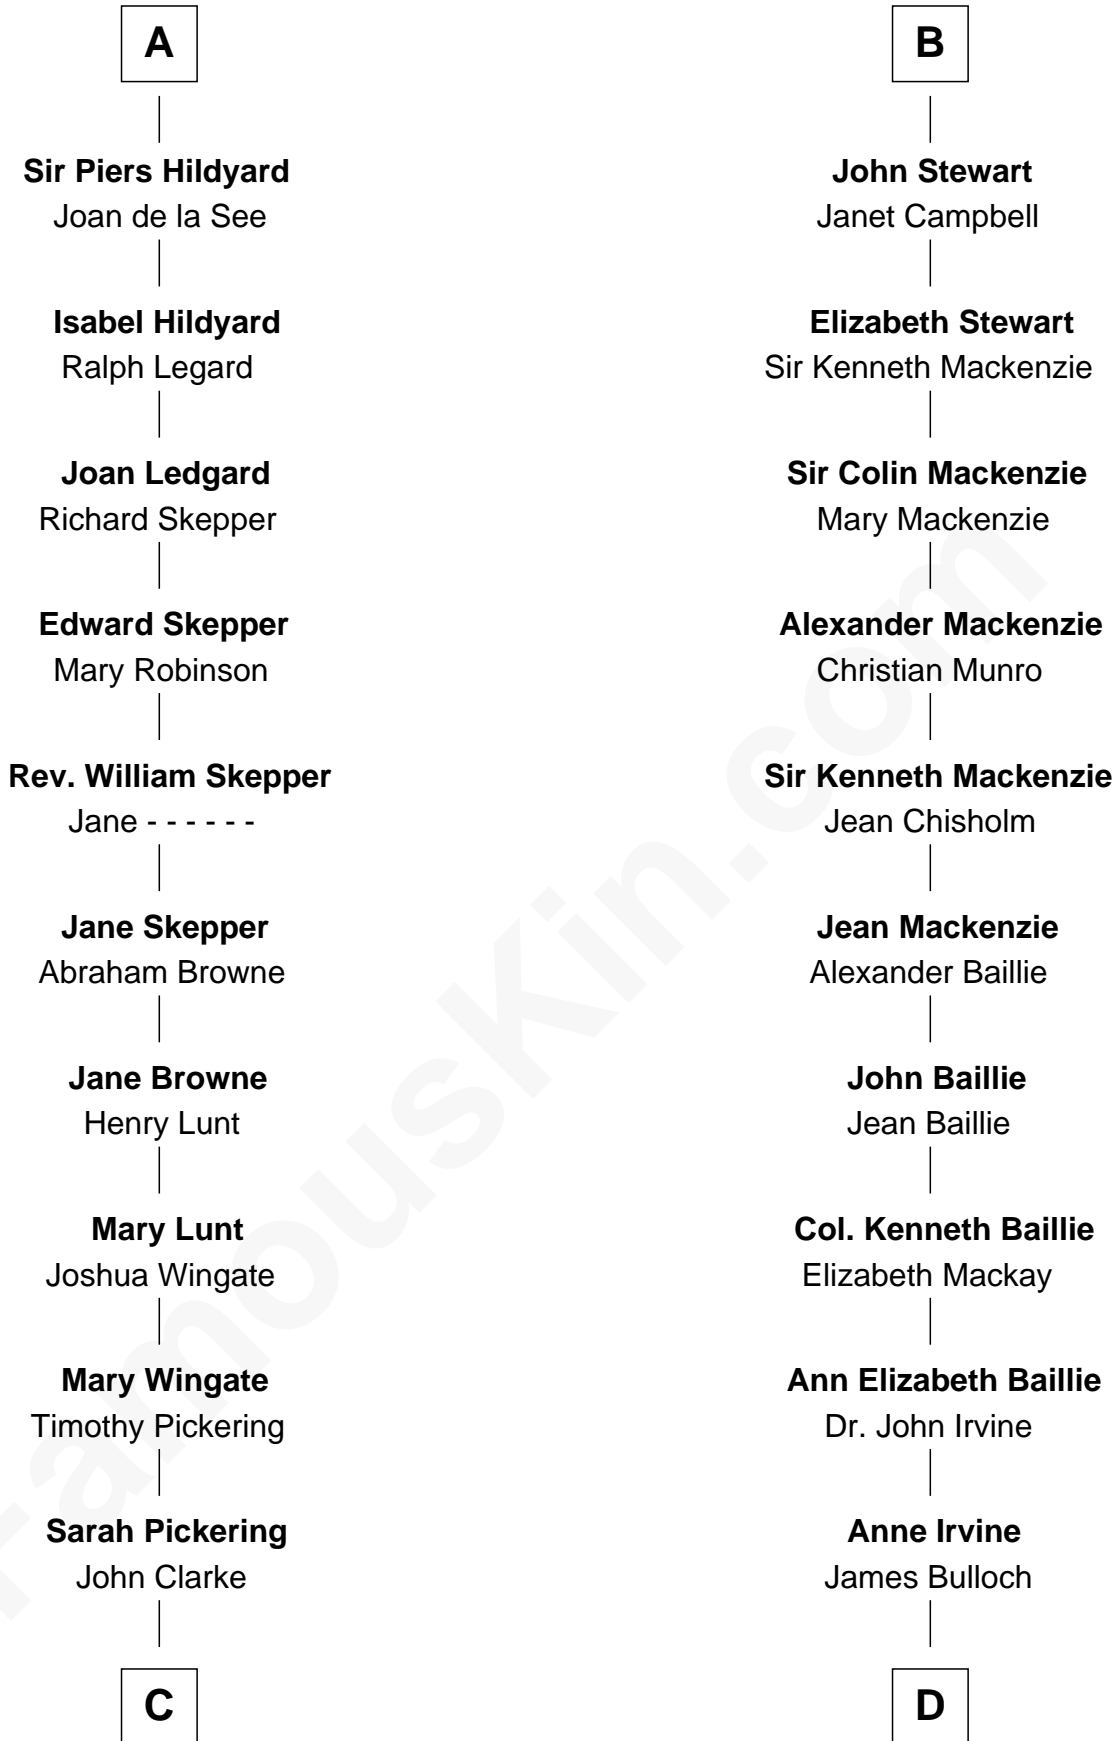

## Relationship Chart of

### Alice (Lee) Roosevelt

*First Wife of President Theodore Roosevelt*

20th cousin 1 time removed of

### Eleanor Roosevelt

*First Lady of President Franklin D. Roosevelt*

**C**

**Nancy Clarke**  
Francis Cabot

**Mary Ann Cabot**  
Nathaniel Cabot Lee

**John Clarke Lee**  
Harriet Paine Rose

**George Cabot Lee**  
Caroline Watts Haskell