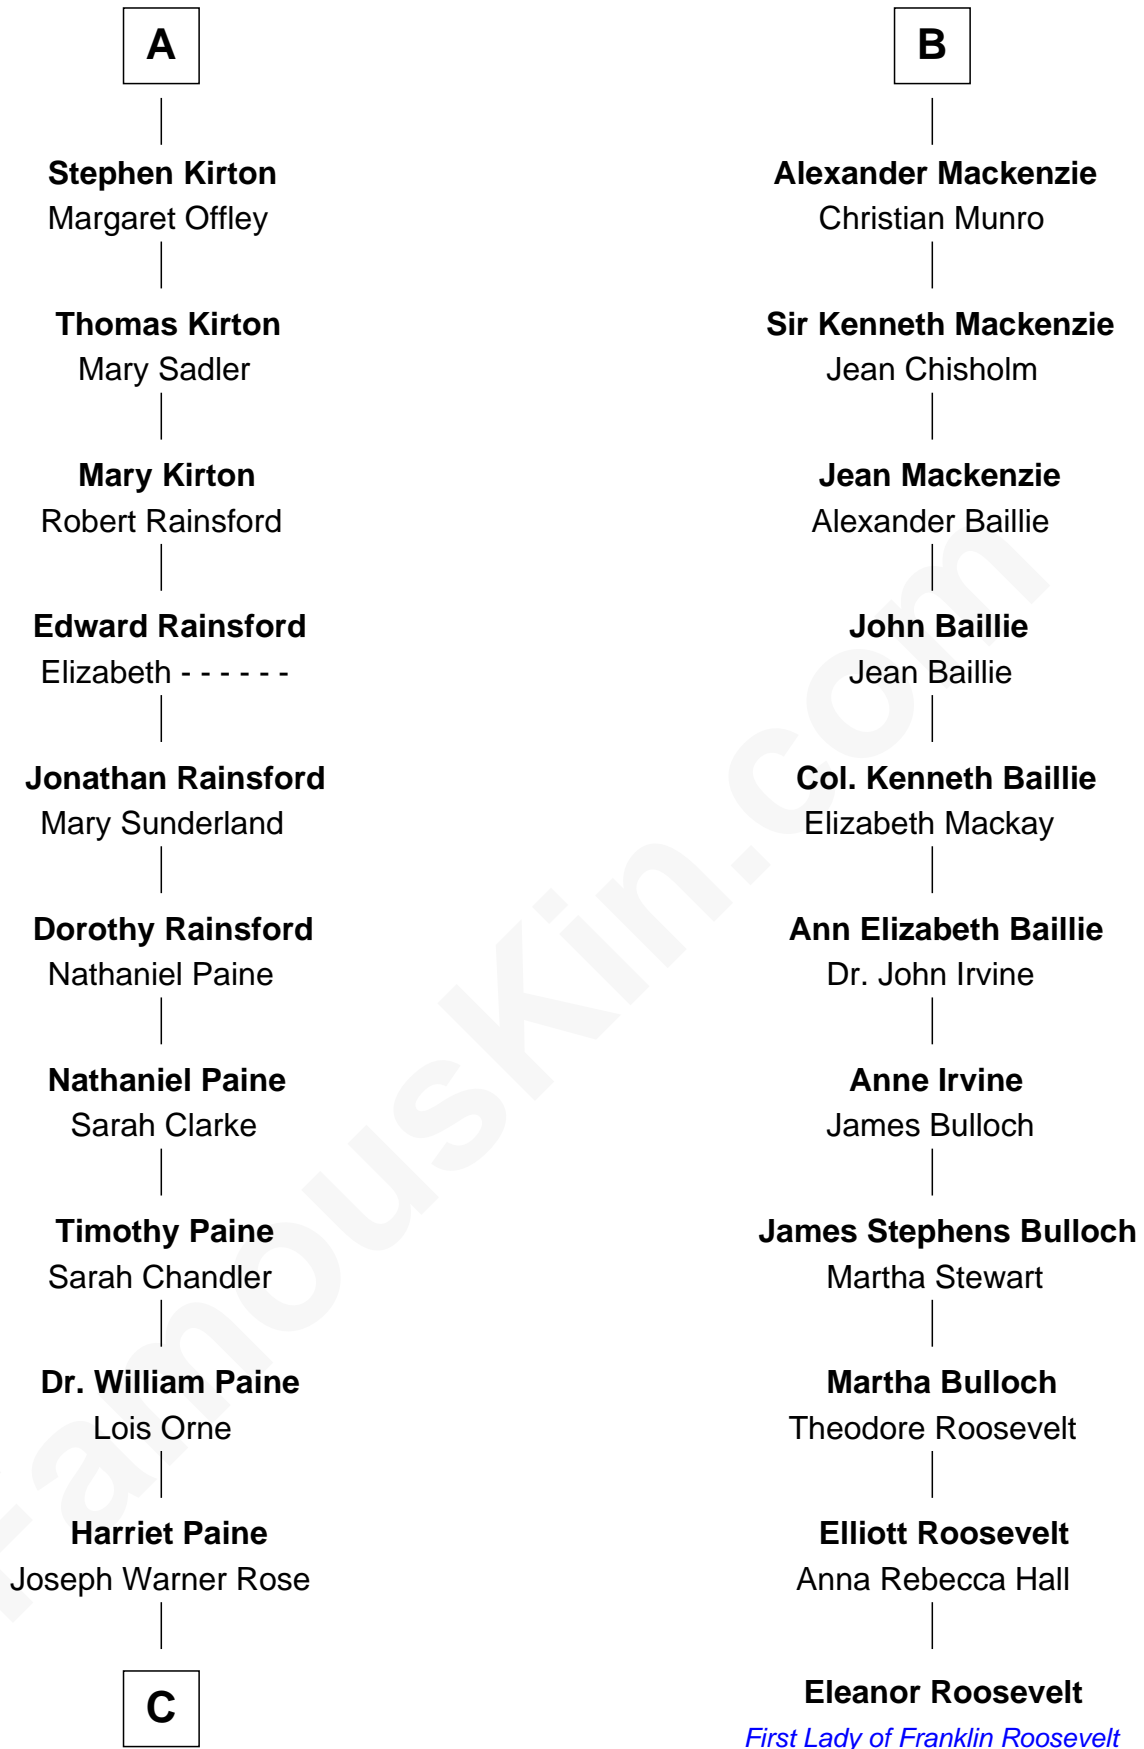

## Relationship Chart of

### Alice (Lee) Roosevelt

*First Wife of President Theodore Roosevelt*

**17th cousin 2 times removed of**

### Eleanor Roosevelt

*First Lady of President Franklin D. Roosevelt*

**C**

—  
**Harriet Paine Rose**

John Clarke Lee

—  
**George Cabot Lee**  
Caroline Watts Haskell

—  
**Alice (Lee) Roosevelt**  
*Wife of President Theodore Roosevelt*