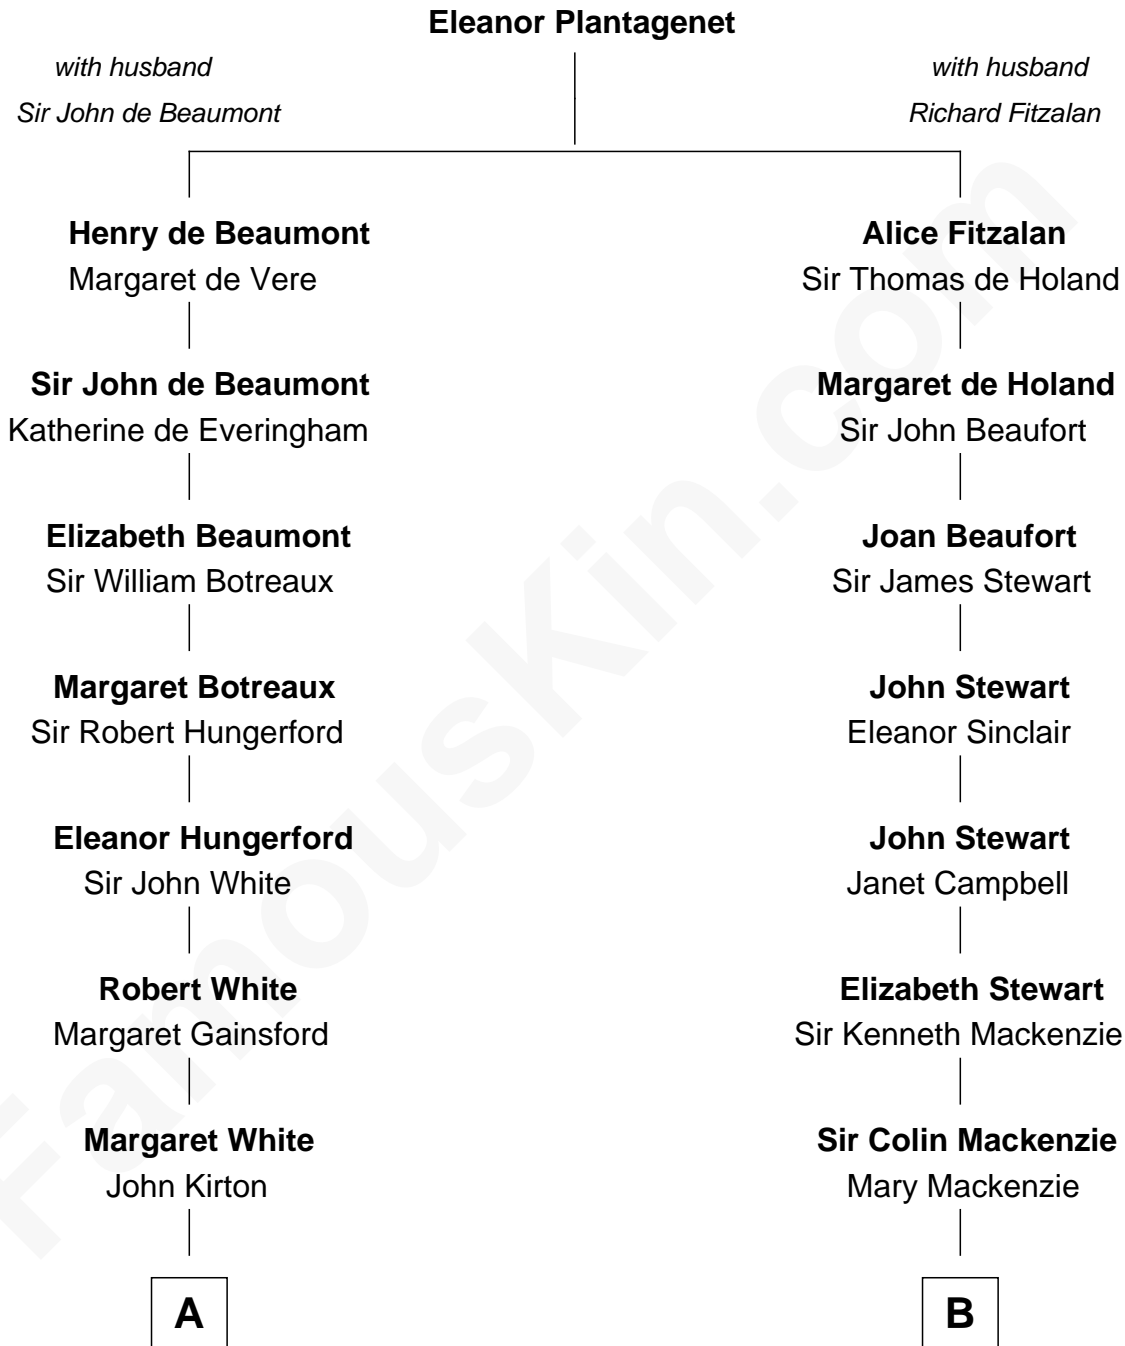

Eleanor Roosevelt

First Lady of President Franklin D. Roosevelt