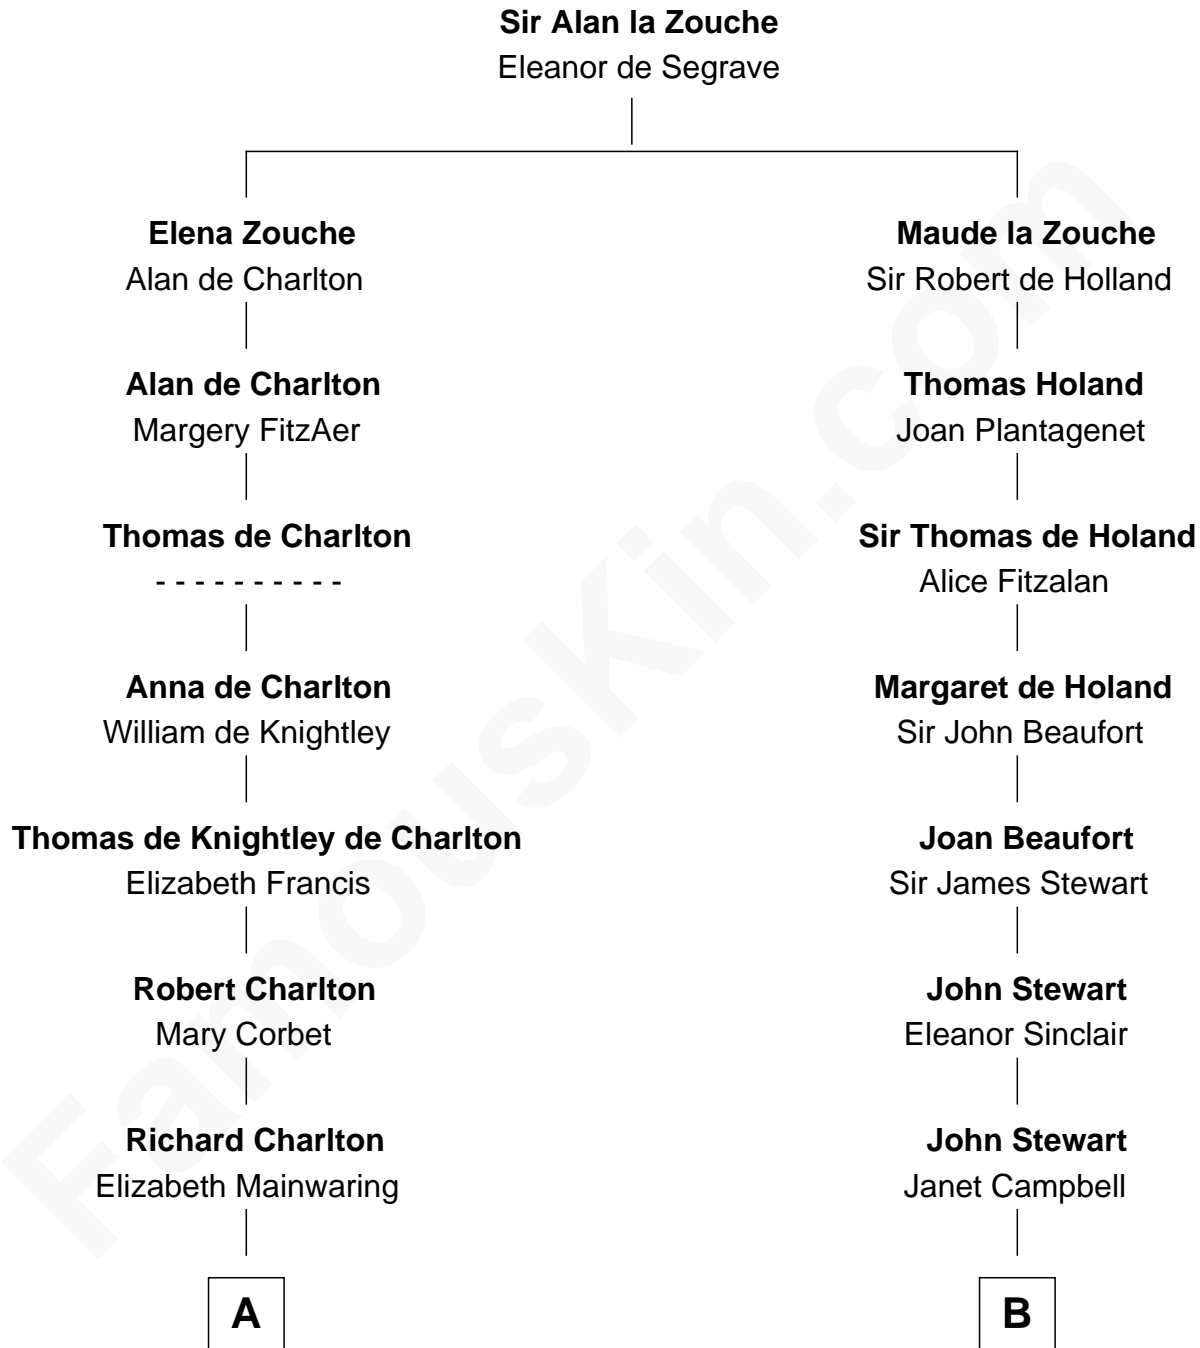

Eleanor Roosevelt

First Lady of President Franklin D. Roosevelt