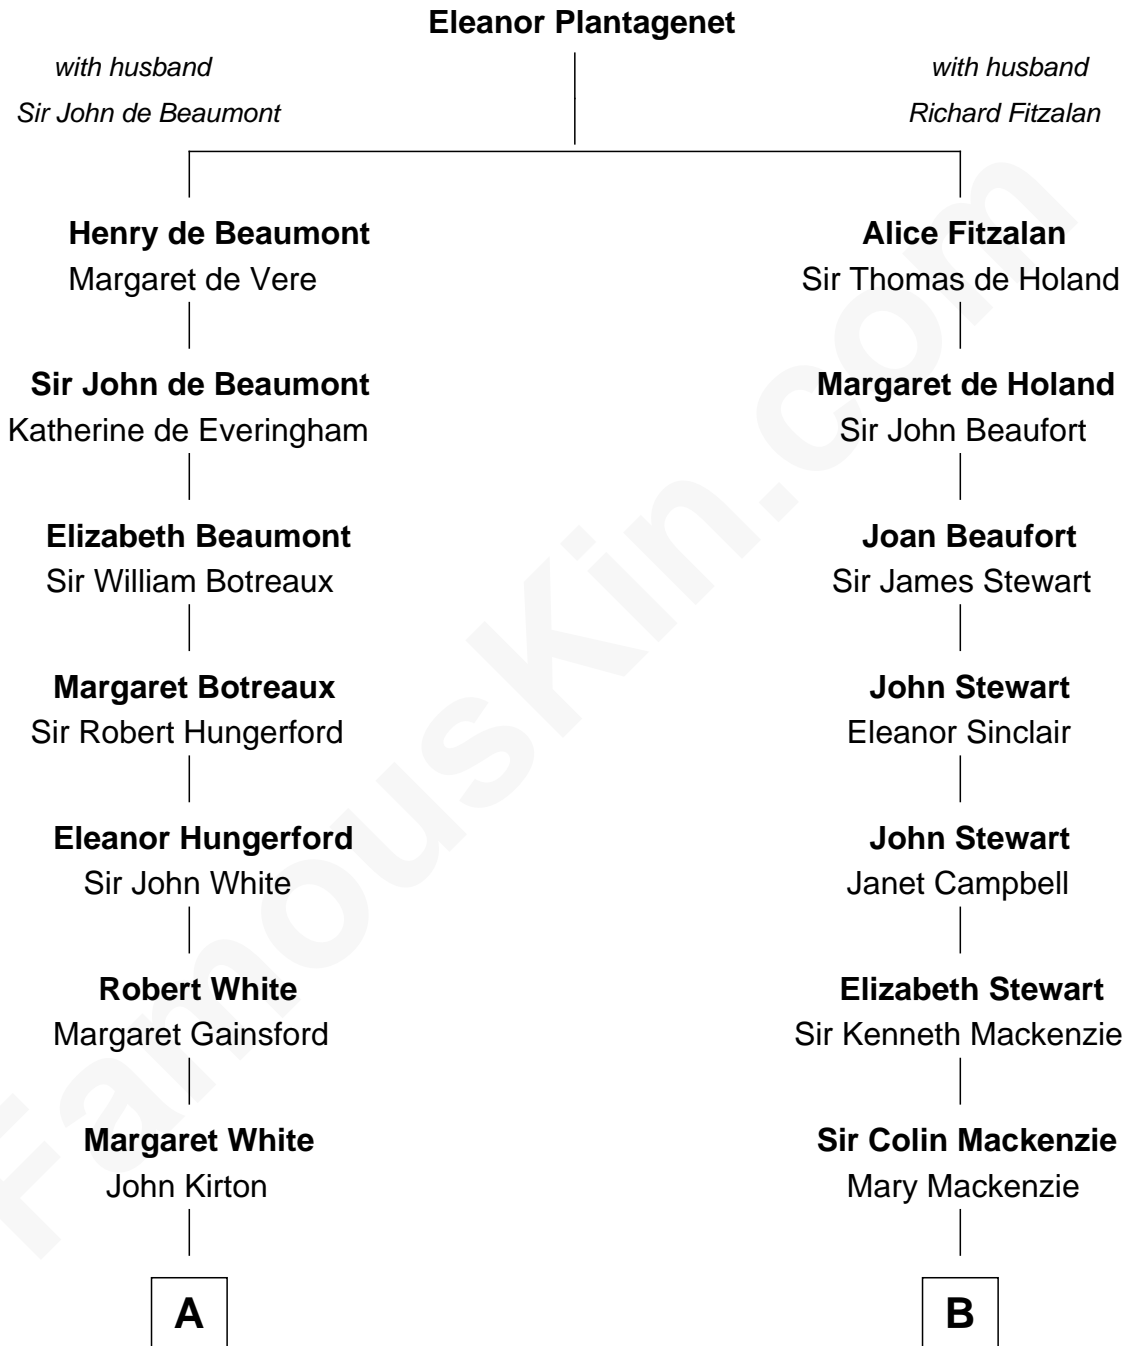

# FamousKin.com

## Relationship Chart of

### Alice (Lee) Roosevelt

*First Wife of President Theodore Roosevelt*

16th cousin 3 times removed of

**Theodore Roosevelt**  
*26th U.S. President*

**C**

—  
**Harriet Paine Rose**

John Clarke Lee

—  
**George Cabot Lee**

Caroline Watts Haskell

—  
**Alice (Lee) Roosevelt**

*Wife of President Theodore Roosevelt*

FamousKin.com