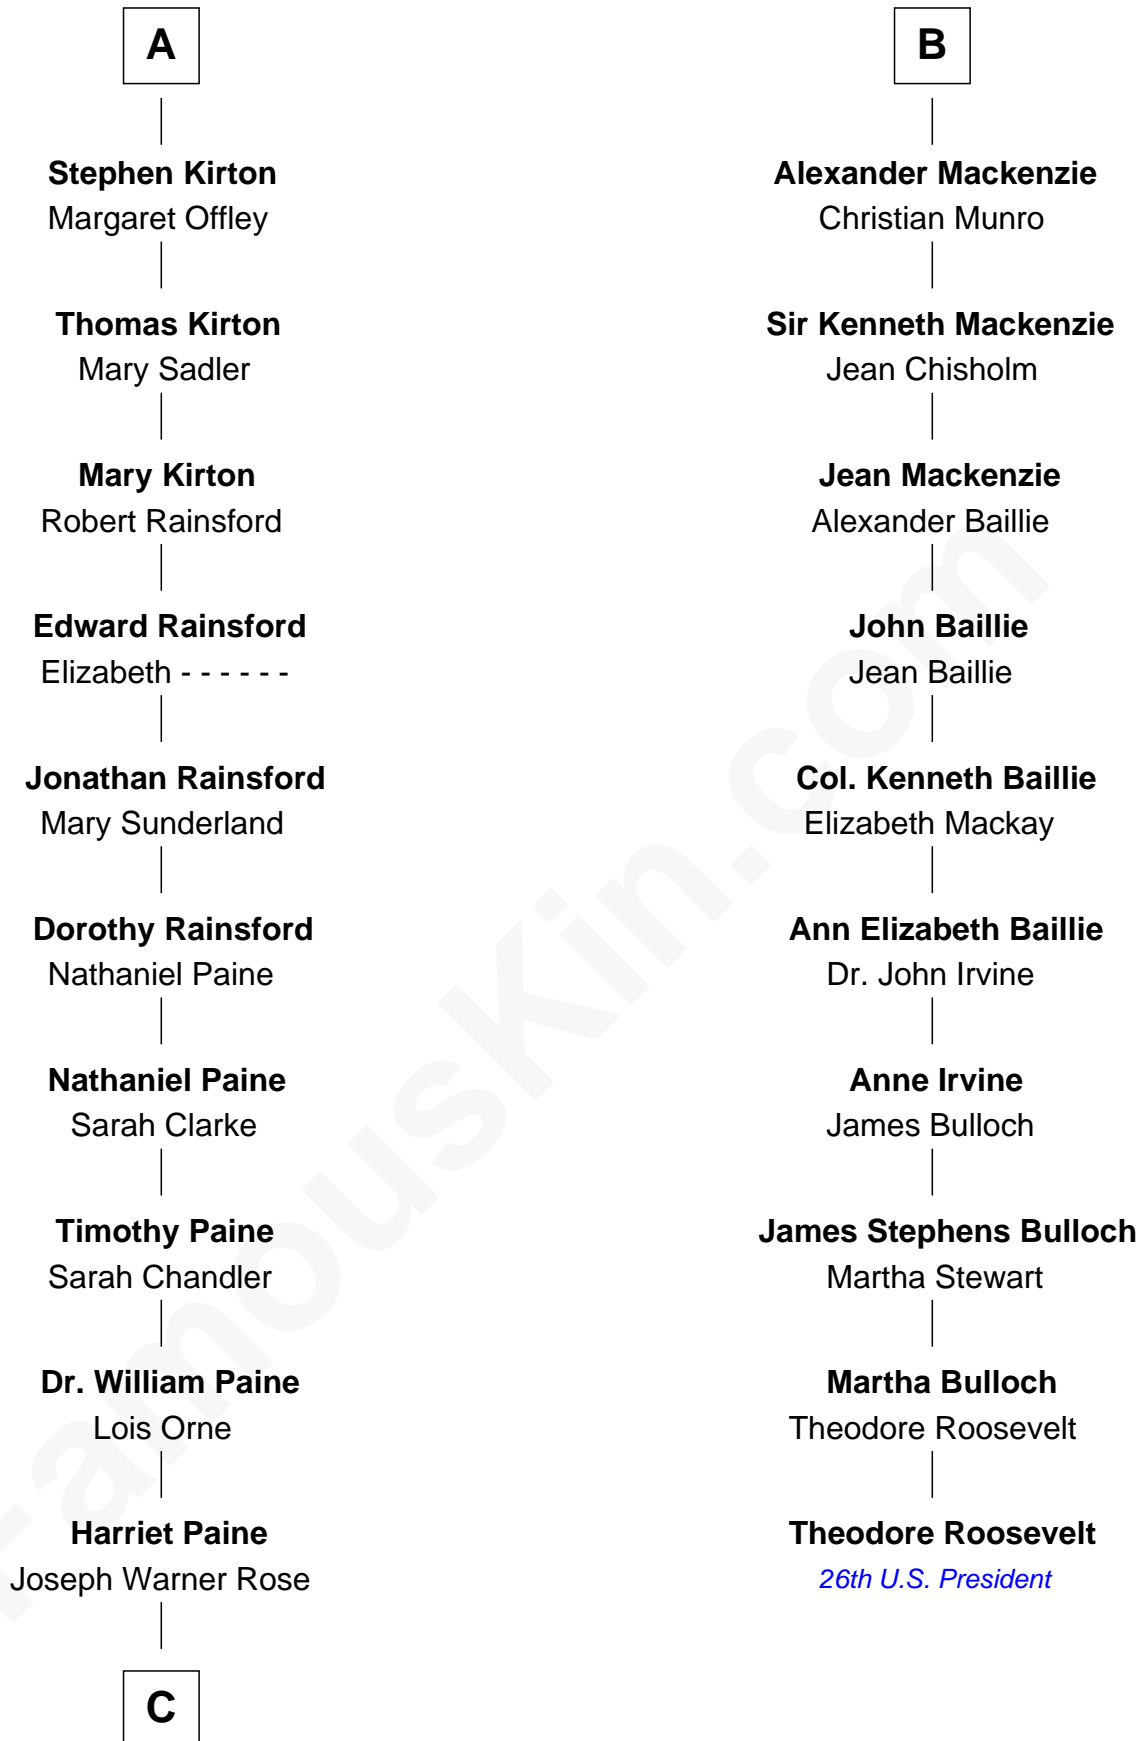

## Relationship Chart of

### Alice (Lee) Roosevelt

*First Wife of President Theodore Roosevelt*

16th cousin 3 times removed of

**Theodore Roosevelt**  
*26th U.S. President*

**C**

—  
**Harriet Paine Rose**

John Clarke Lee

—  
**George Cabot Lee**

Caroline Watts Haskell

—  
**Alice (Lee) Roosevelt**

*Wife of President Theodore Roosevelt*

FamousKin.com