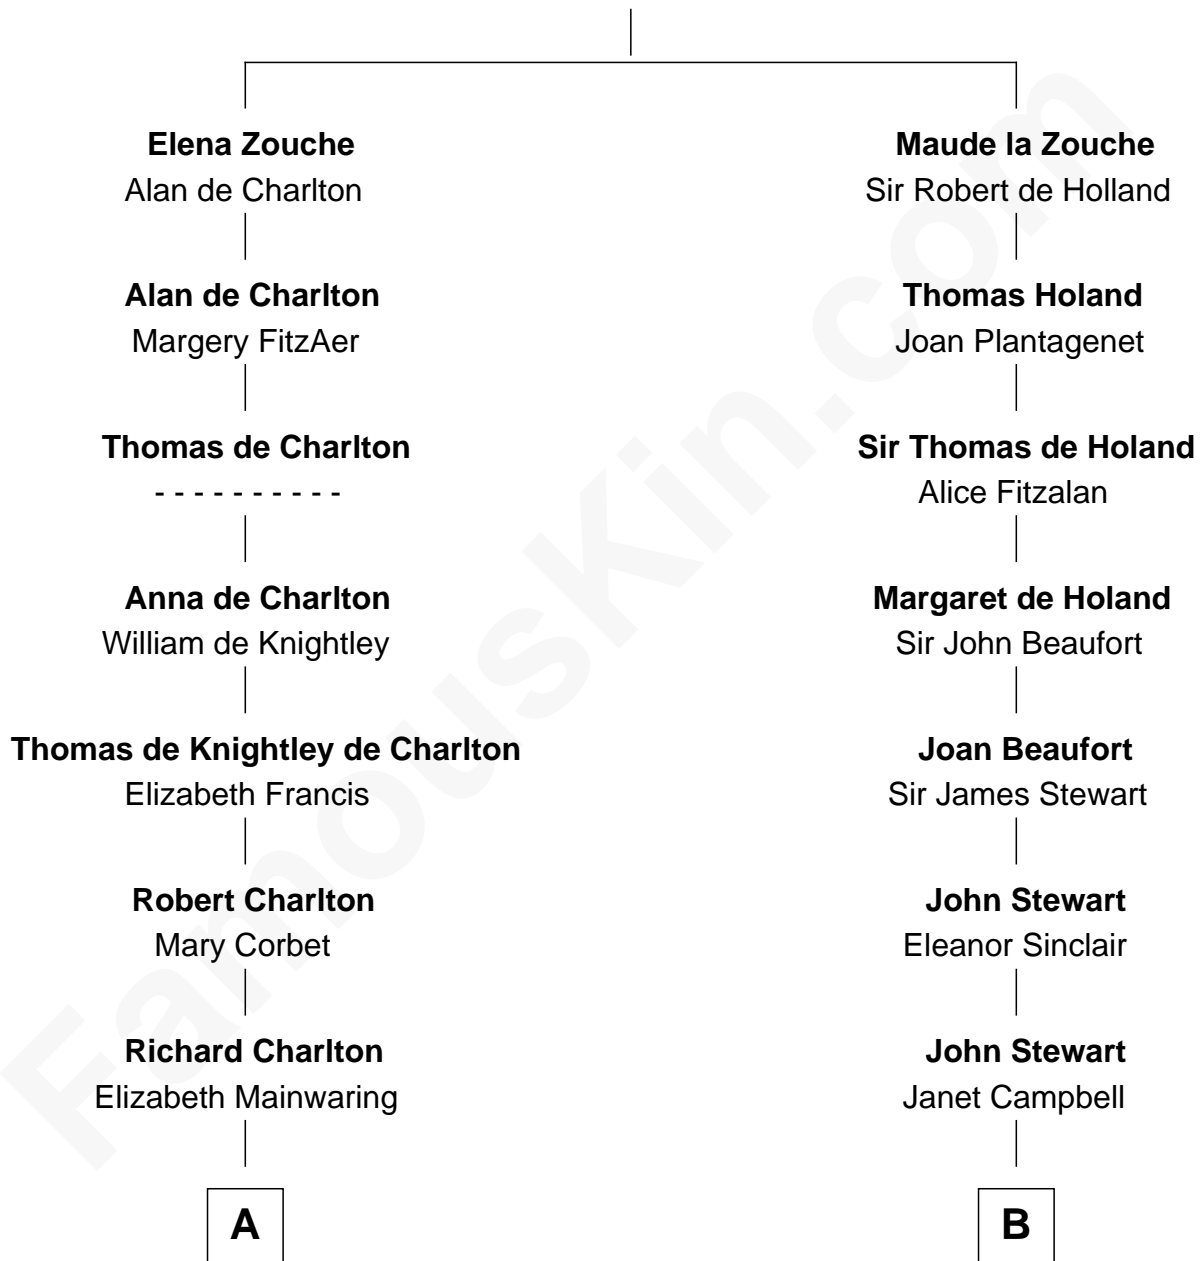

## Relationship Chart of

### Alice (Lee) Roosevelt

*First Wife of President Theodore Roosevelt*

18th cousin 2 times removed of

**Theodore Roosevelt**  
*26th U.S. President*

**Sir Alan la Zouche**  
Eleanor de Segrave

**C**

**Nathaniel Cabot Lee**

Mary Ann Cabot

**John Clarke Lee**

Harriet Paine Rose

**George Cabot Lee**

Caroline Watts Haskell

**Alice (Lee) Roosevelt**

*Wife of President Theodore Roosevelt*

**D**

**Martha Bulloch**

Theodore Roosevelt

**Theodore Roosevelt**

*26th U.S. President*