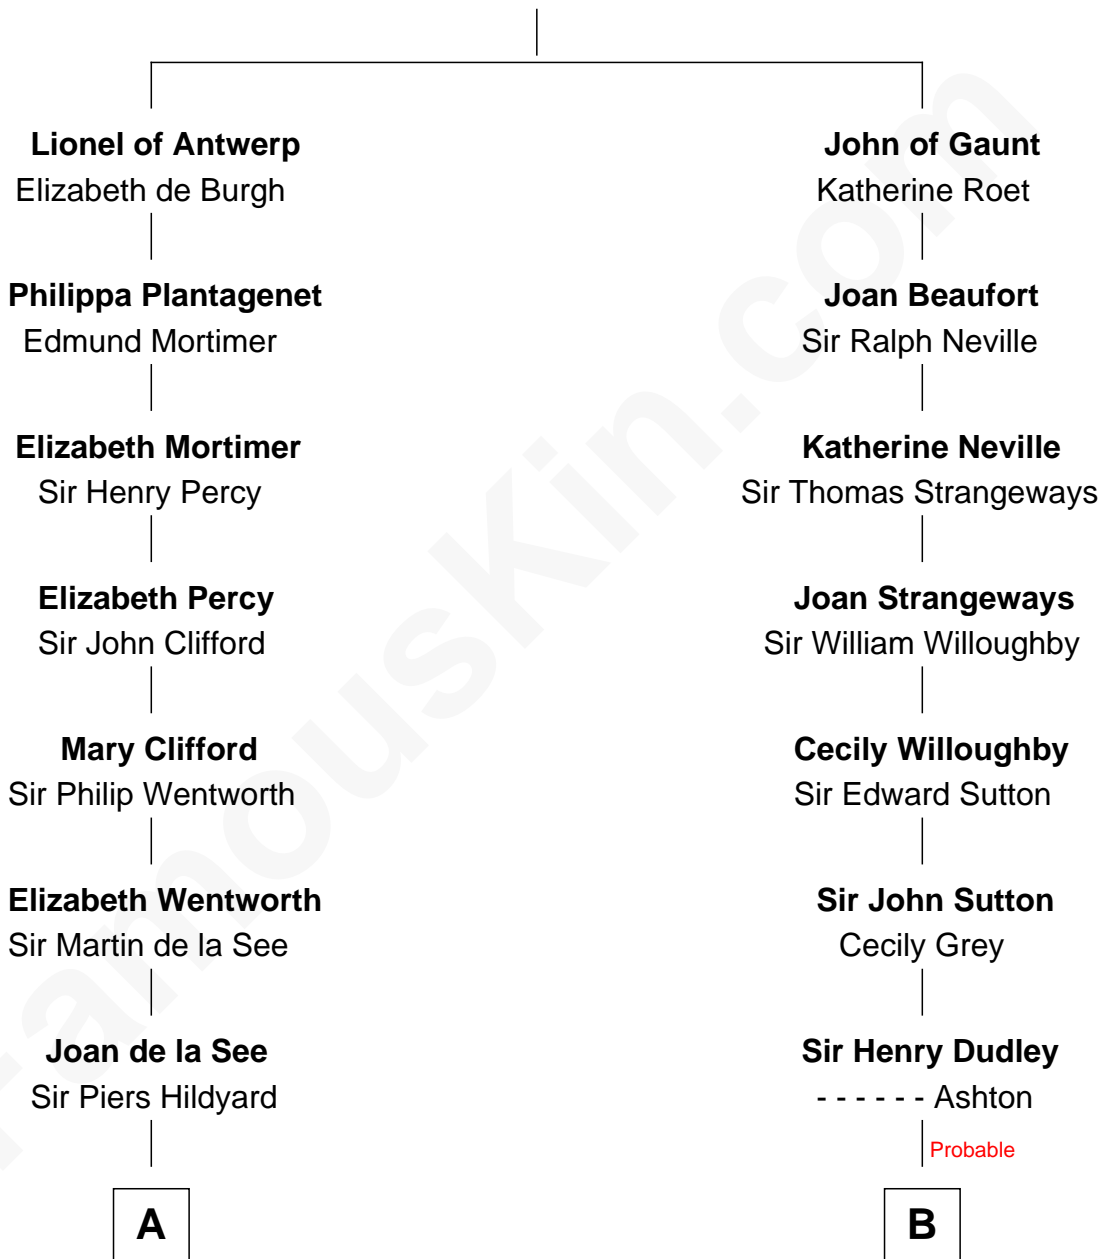

FamousKin.com

Relationship Chart of

Alice (Lee) Roosevelt

First Wife of President Theodore Roosevelt

20th cousin of

James Taylor

Singer-Songwriter

Edward III, King of England

Philippa of Hainault

C

Mary Ann Cabot
Nathaniel Cabot Lee

John Clarke Lee
Harriet Paine Rose

George Cabot Lee
Caroline Watts Haskell

Alice (Lee) Roosevelt
Wife of President Theodore Roosevelt

D

Fred Charles Knox
Ruth Elizabeth Collins

Ella Angelique Knox
Henry Herman Woodard

Gertrude Arline Woodard
Dr. Isaac Montrose Taylor

James Taylor
Singer-Songwriter

FamousKin.com