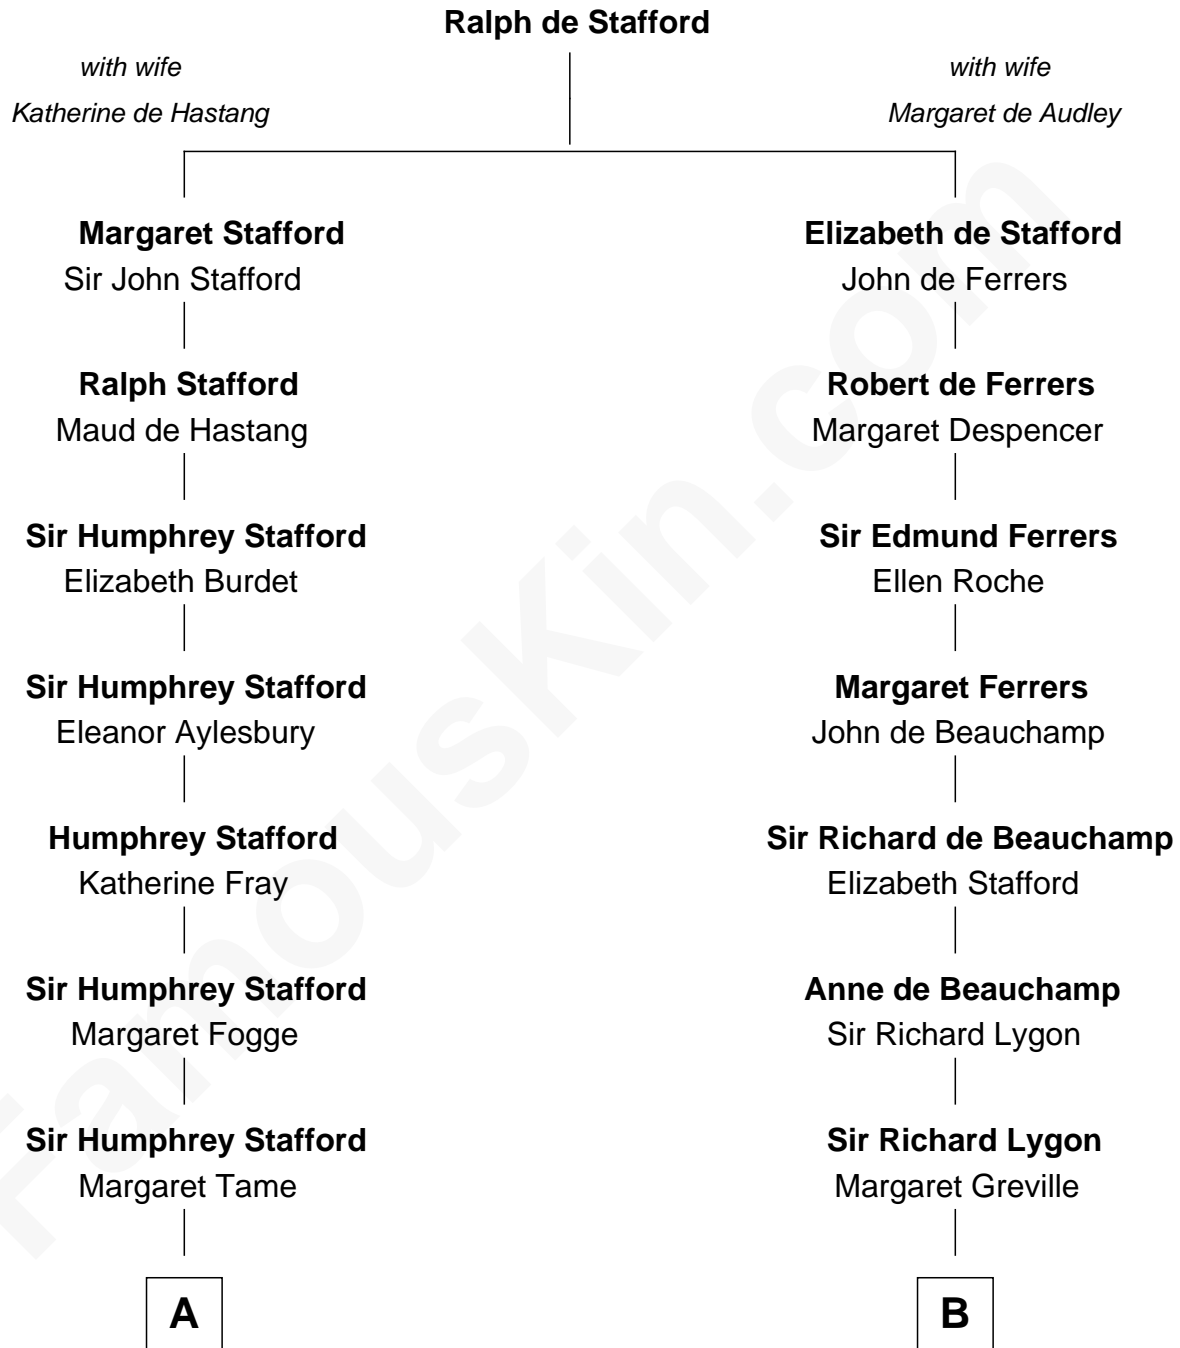

FamousKin.com

Relationship Chart of

Alice (Lee) Roosevelt

First Wife of President Theodore Roosevelt

18th cousin 3 times removed of

James Taylor
Singer-Songwriter

C

Caroline Watts Haskell

George Cabot Lee

Alice (Lee) Roosevelt

Wife of President Theodore Roosevelt

D

Eliza Ann Buffum

Granville Hall Leonard

Emily Roxanna Leonard

Stanford Lyman Haynes

Theodosia Haynes

Alexander Taylor

Dr. Isaac Montrose Taylor

Gertrude Arline Woodard

James Taylor

Singer-Songwriter

FamousKin.com