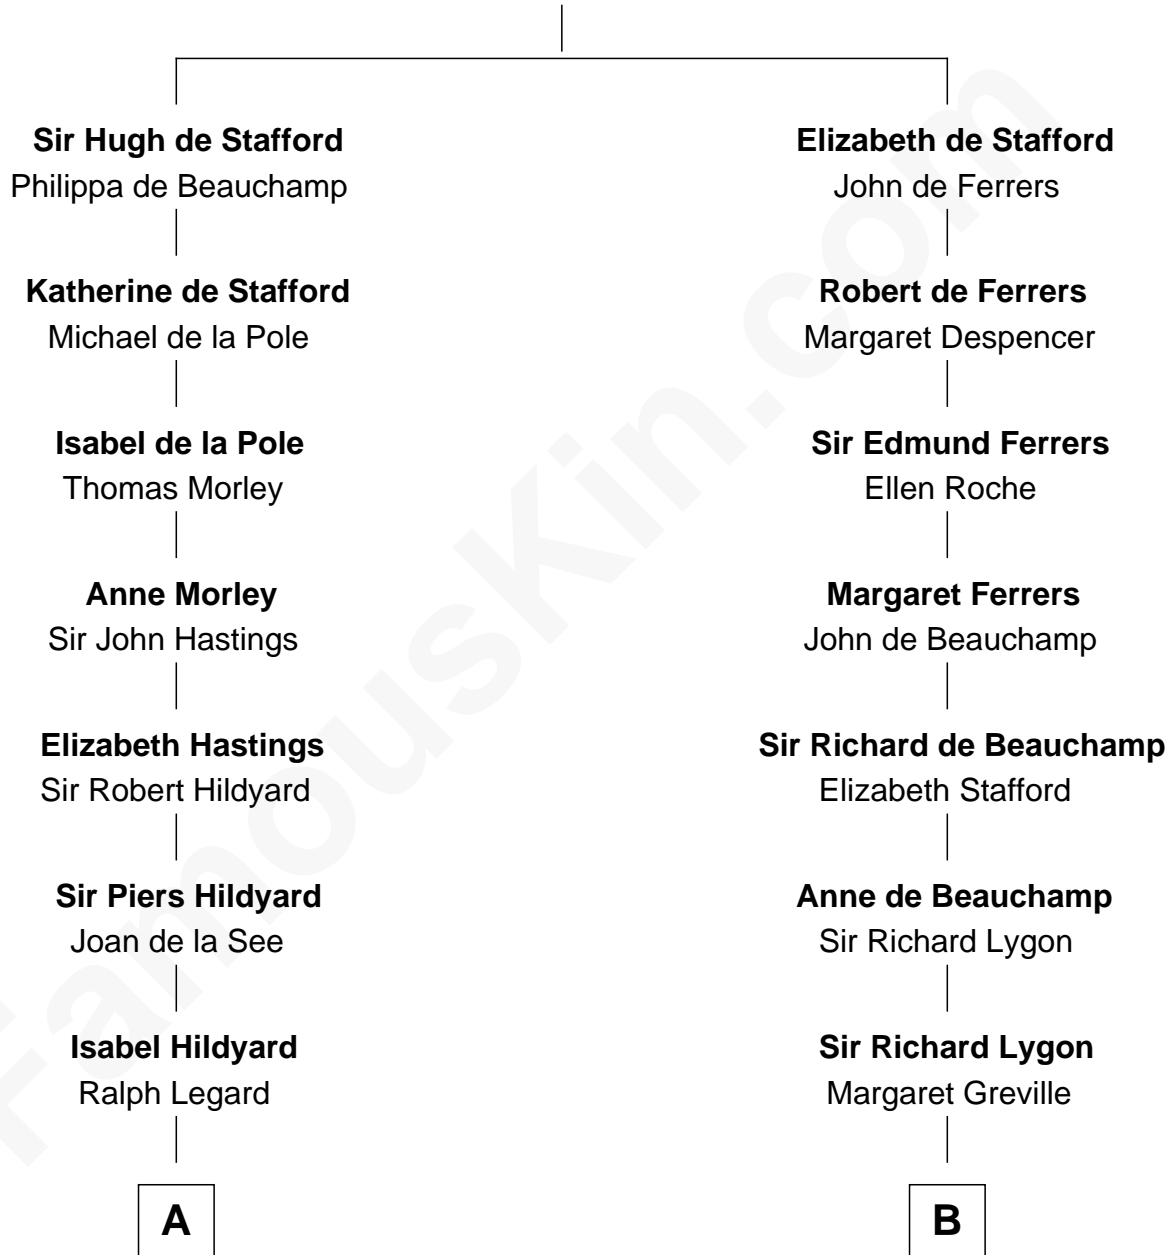

FamousKin.com

Relationship Chart of

Alice (Lee) Roosevelt

First Wife of President Theodore Roosevelt

19th cousin 2 times removed of

James Taylor
Singer-Songwriter

Margaret de Audley
Ralph de Stafford

C

John Clarke Lee
Harriet Paine Rose

George Cabot Lee
Caroline Watts Haskell

Alice (Lee) Roosevelt
Wife of President Theodore Roosevelt

D

Eliza Ann Buffum
Granville Hall Leonard

Emily Roxanna Leonard
Stanford Lyman Haynes

Theodosia Haynes
Alexander Taylor

Dr. Isaac Montrose Taylor
Gertrude Arline Woodard

James Taylor
Singer-Songwriter

FamousKin.com