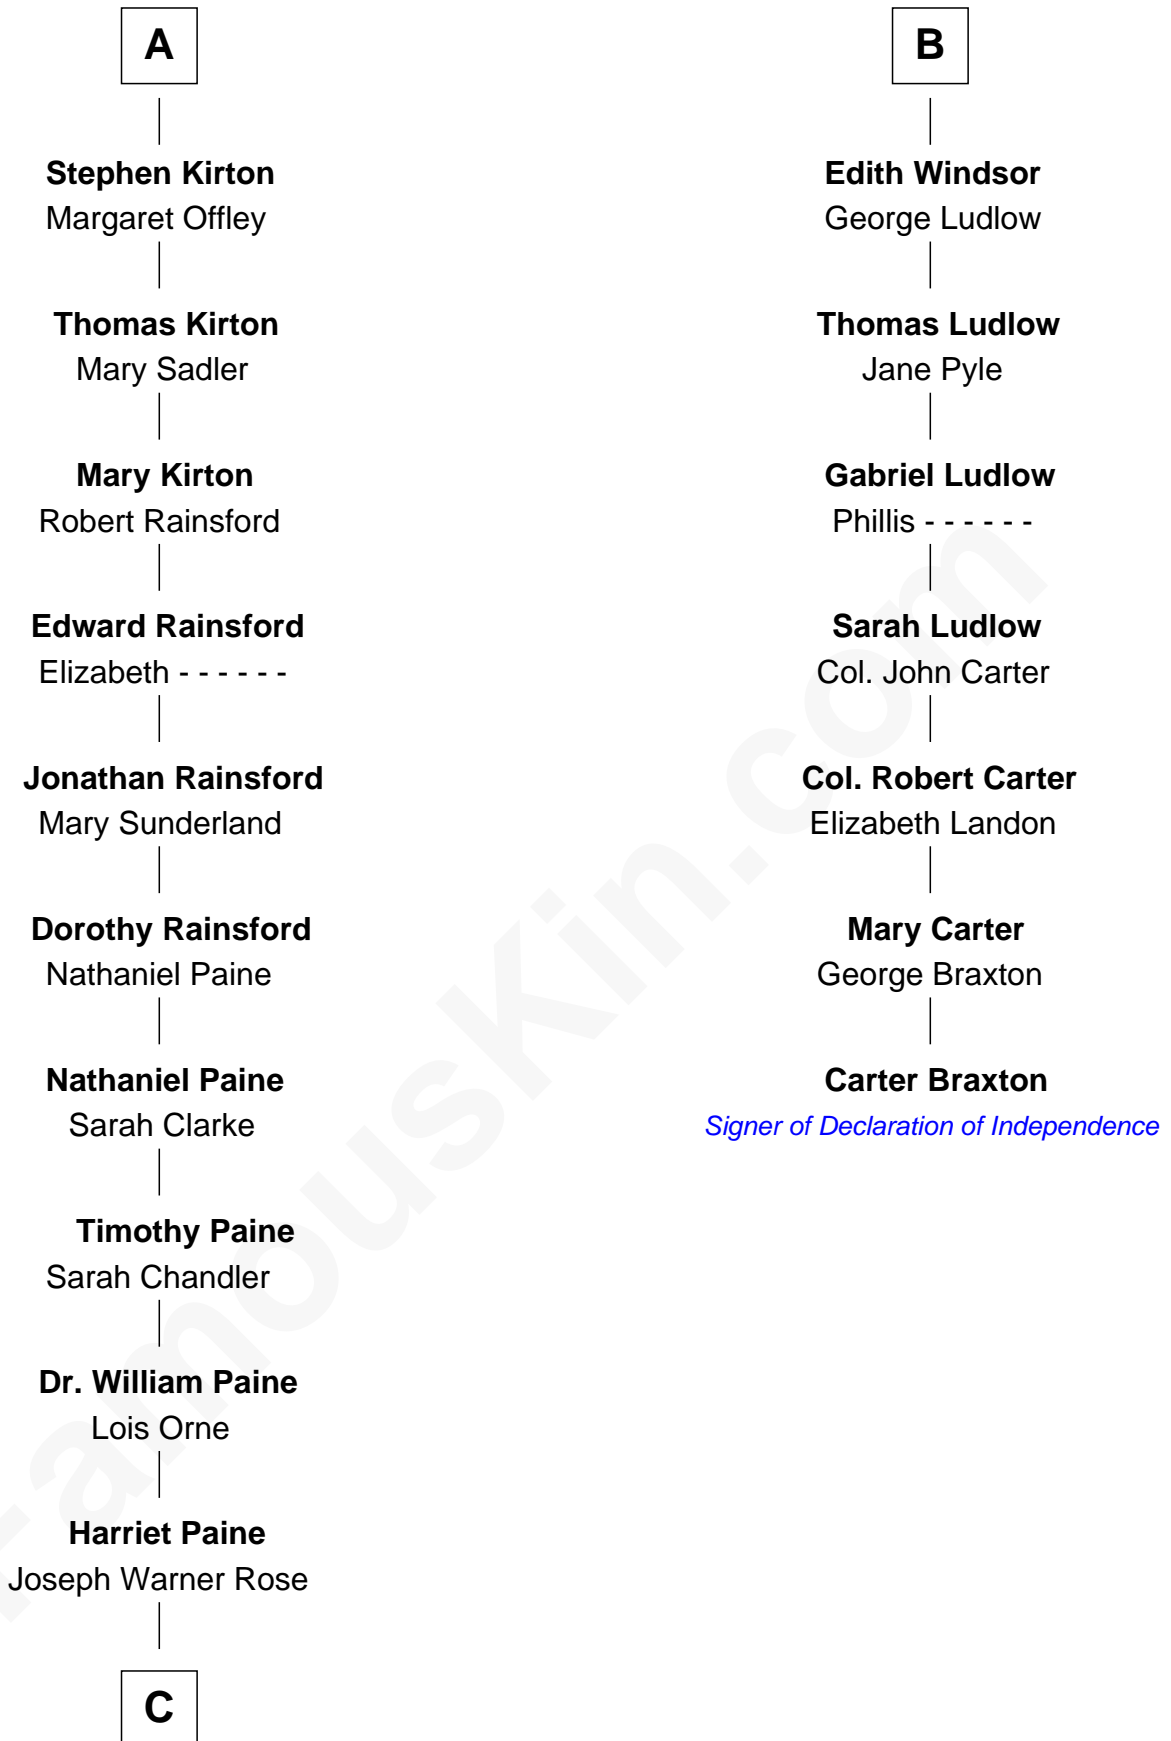

FamousKin.com

Relationship Chart of

Alice (Lee) Roosevelt

First Wife of President Theodore Roosevelt

13th cousin 6 times removed of

Carter Braxton

Signer of the Declaration of Independence

C

—
Harriet Paine Rose

John Clarke Lee

—
George Cabot Lee

Caroline Watts Haskell

—
Alice (Lee) Roosevelt

Wife of President Theodore Roosevelt

FamousKin.com