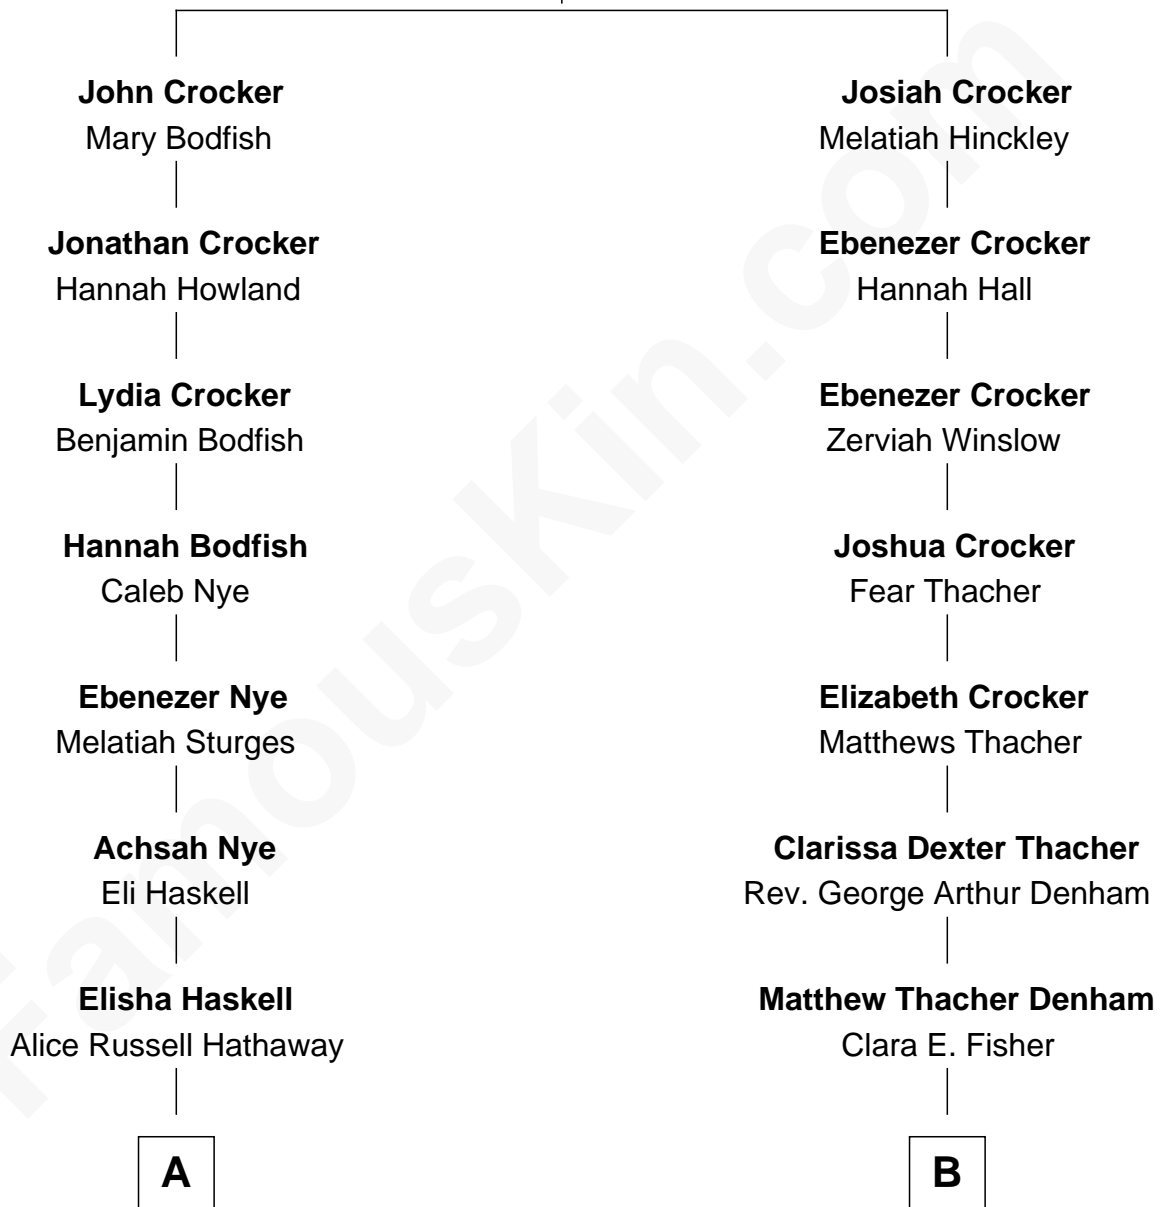

## Relationship Chart of

### Alice (Lee) Roosevelt

*First Wife of President Theodore Roosevelt*

8th cousin of

**Samuel P. Goddard**

*12th Governor of Arizona*

**William Crocker**

Alice - - - - -

**A**

**Caroline Watts Haskell**  
George Cabot Lee

**Alice (Lee) Roosevelt**

*Wife of President Theodore Roosevelt*

**B**

**Florence Hilton Denham**  
Samuel Pearson Goddard

**Samuel P. Goddard**

*12th Governor of Arizona*