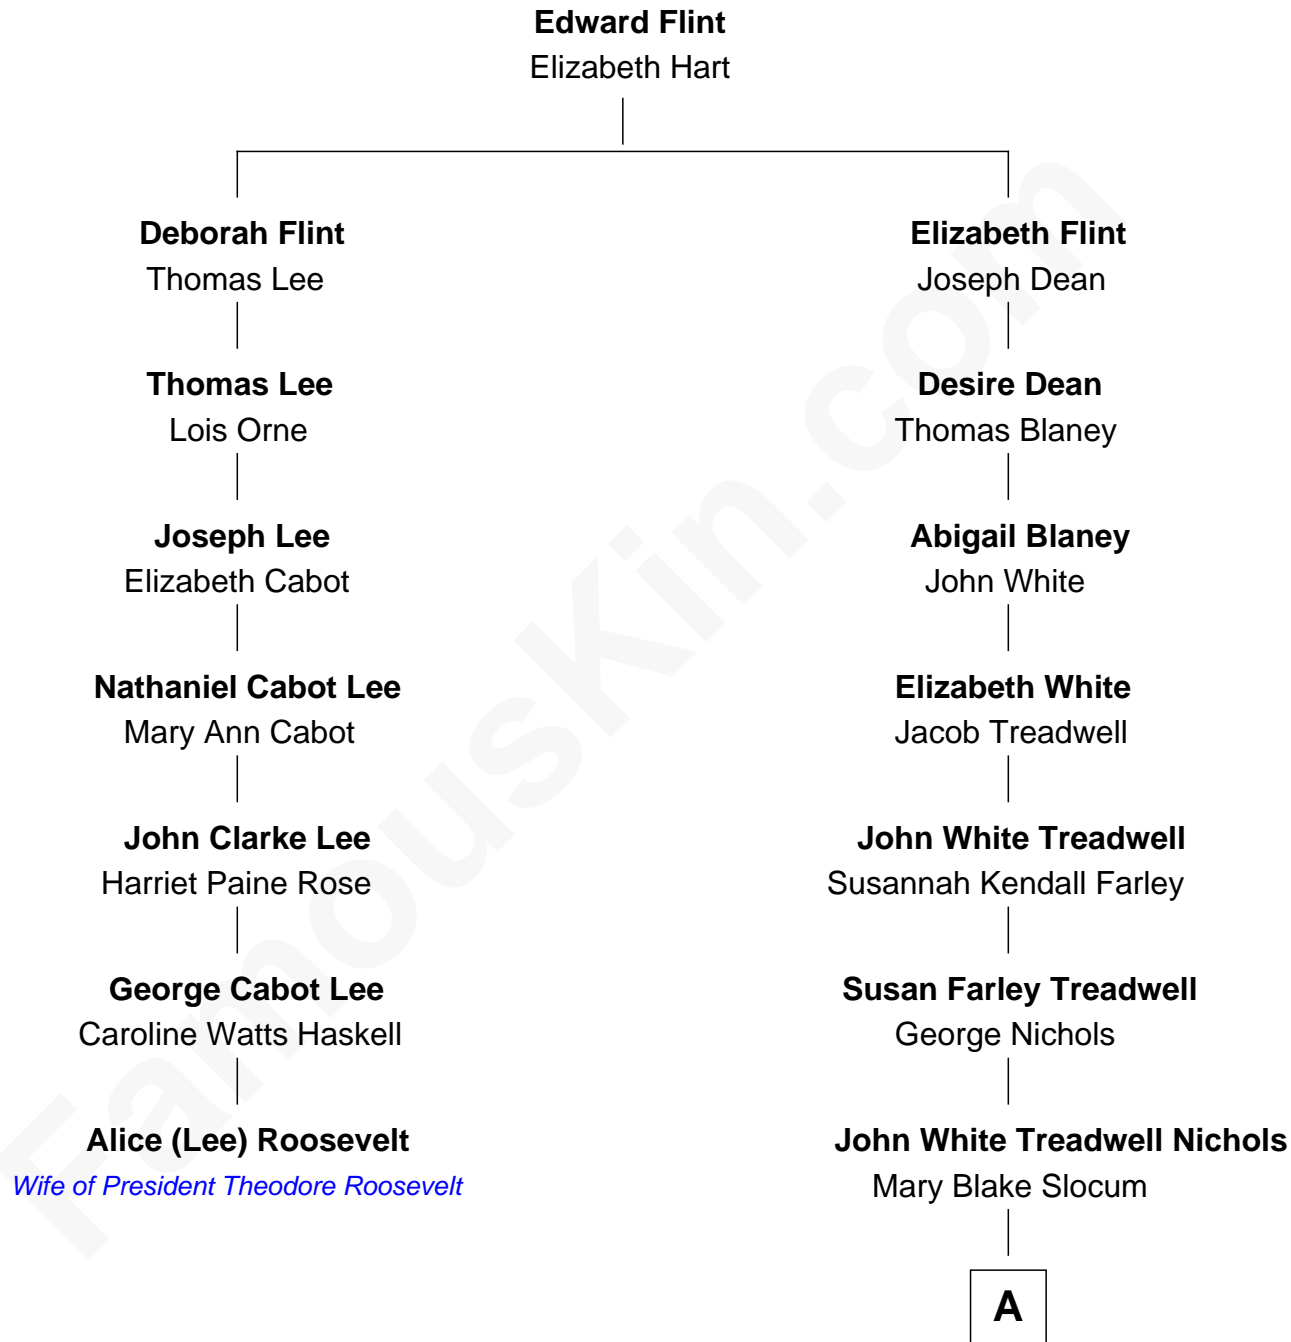

FamousKin.com

Relationship Chart of

Alice (Lee) Roosevelt

First Wife of President Theodore Roosevelt

6th cousin 3 times removed of

Bill Weld

68th Governor of Massachusetts

Bill Weld photo by [Marc Nozell](#) (CC BY-SA 2.0)