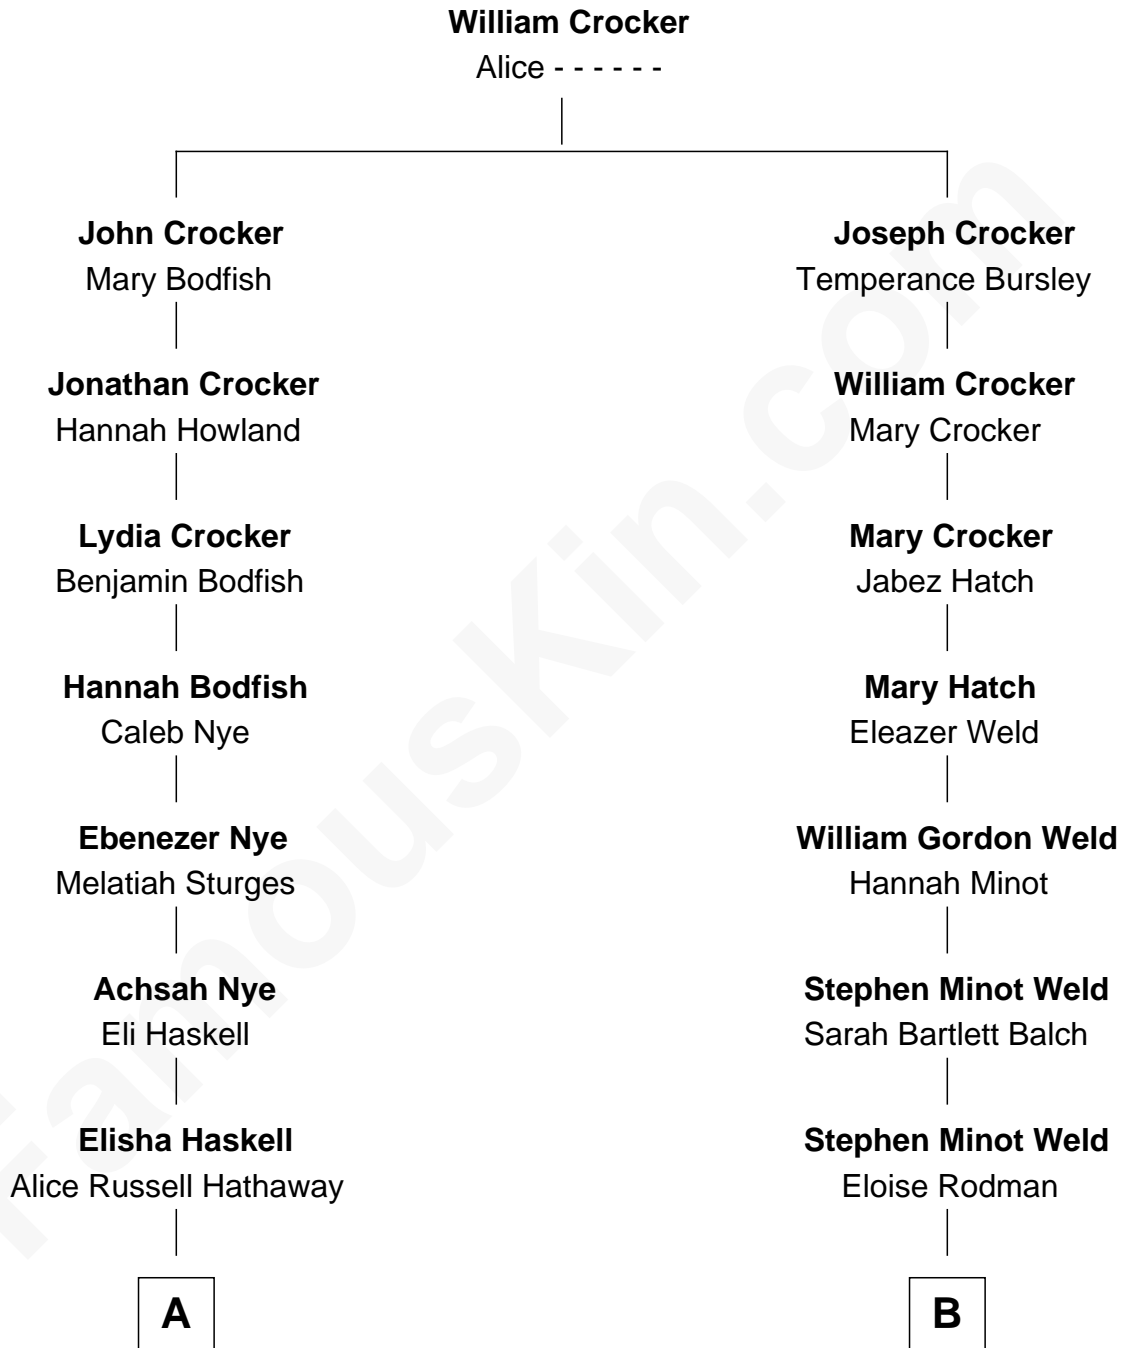

FamousKin.com

Relationship Chart of

Alice (Lee) Roosevelt

First Wife of President Theodore Roosevelt

8th cousin 1 time removed of

Tuesday Weld

TV and Movie Actress

FamousKin.com