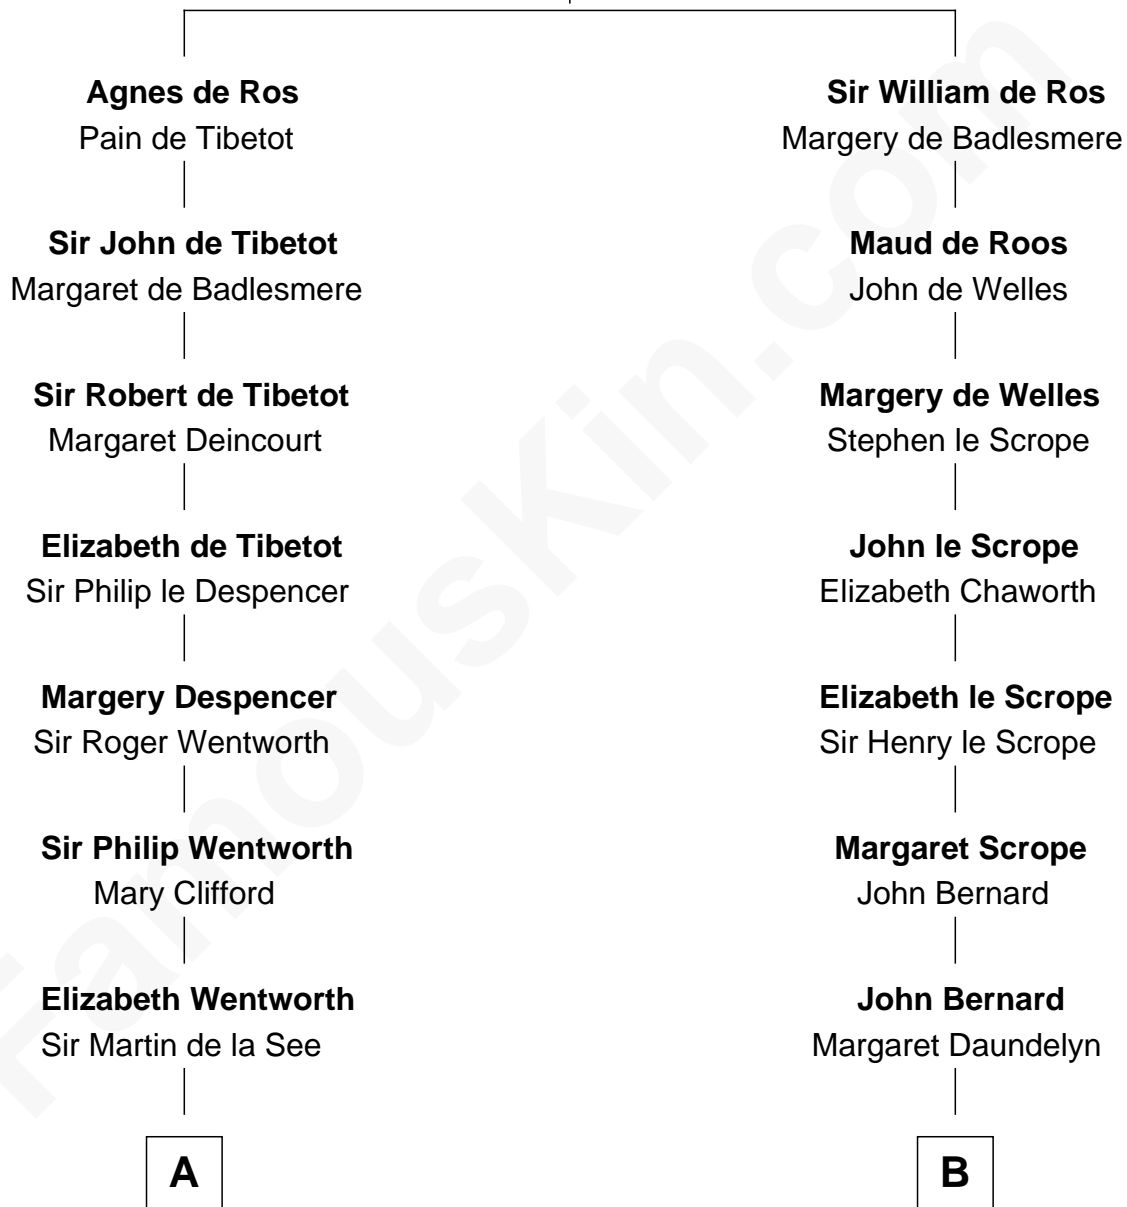

FamousKin.com

Relationship Chart of

Alice (Lee) Roosevelt

First Wife of President Theodore Roosevelt

17th cousin 4 times removed of

Helen Keller

Author and Activist

William de Ros
Maude de Vaux

Caroline Watts Haskell

—
Alice (Lee) Roosevelt

Wife of President Theodore Roosevelt