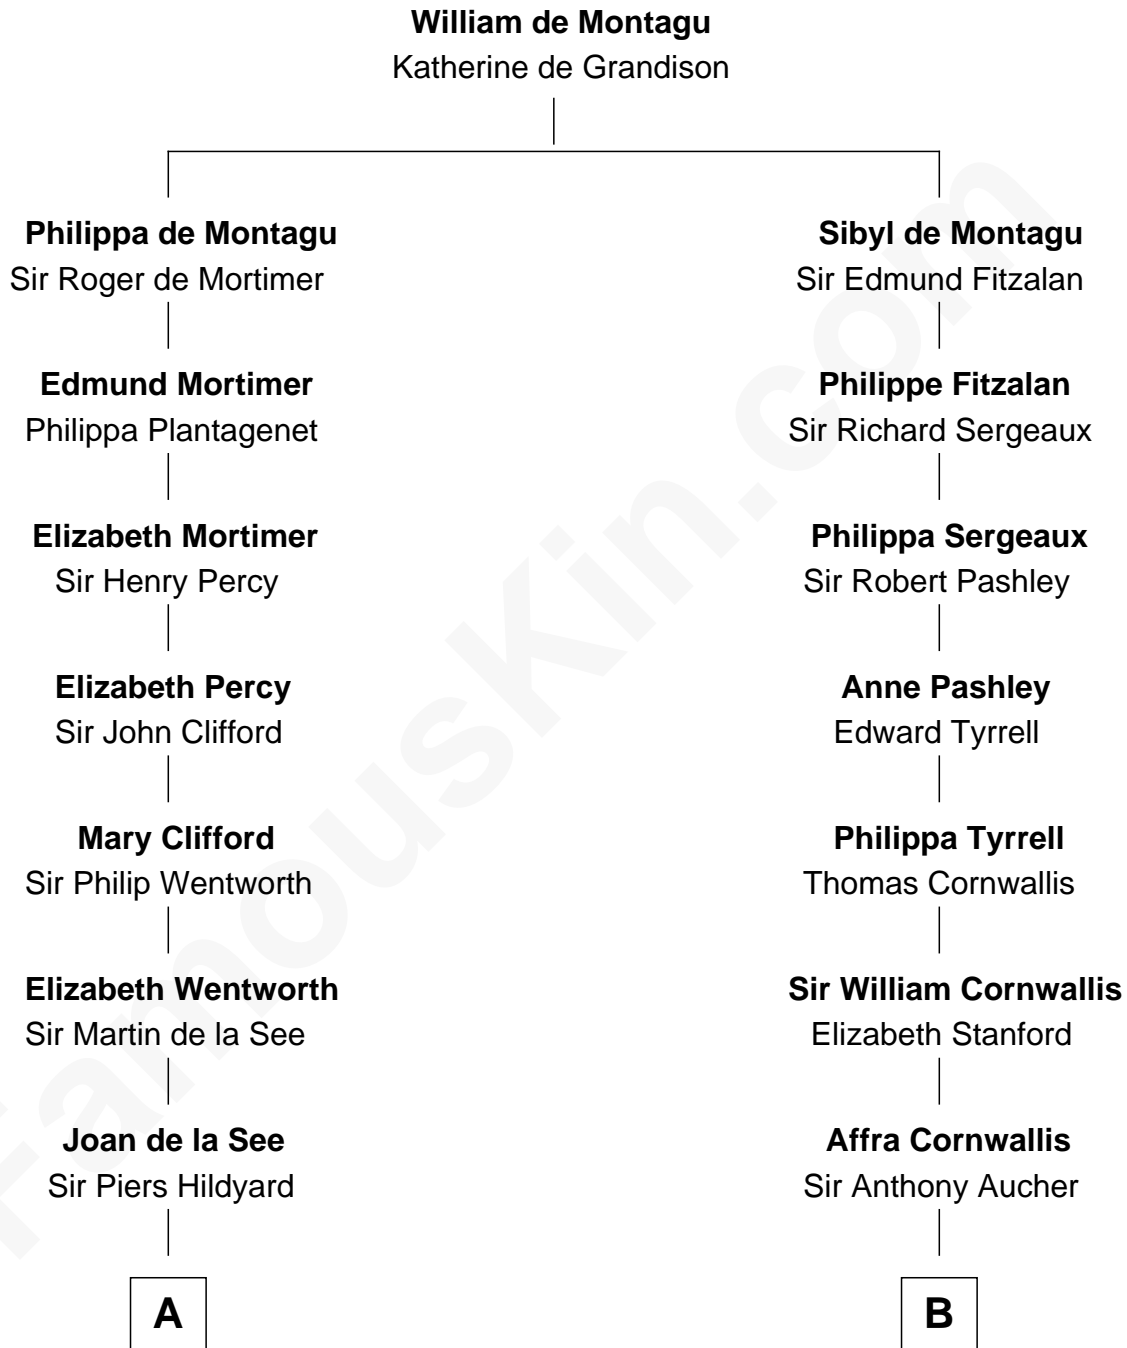

FamousKin.com

Relationship Chart of

Alice (Lee) Roosevelt

First Wife of President Theodore Roosevelt

18th cousin 2 times removed of

Helen Keller

Author and Activist

C

Mary Ann Cabot
Nathaniel Cabot Lee

John Clarke Lee
Harriet Paine Rose

George Cabot Lee
Caroline Watts Haskell

Alice (Lee) Roosevelt
Wife of President Theodore Roosevelt

D

Arthur Henley Keller
Kate Adams

Helen Keller
Author and Activist