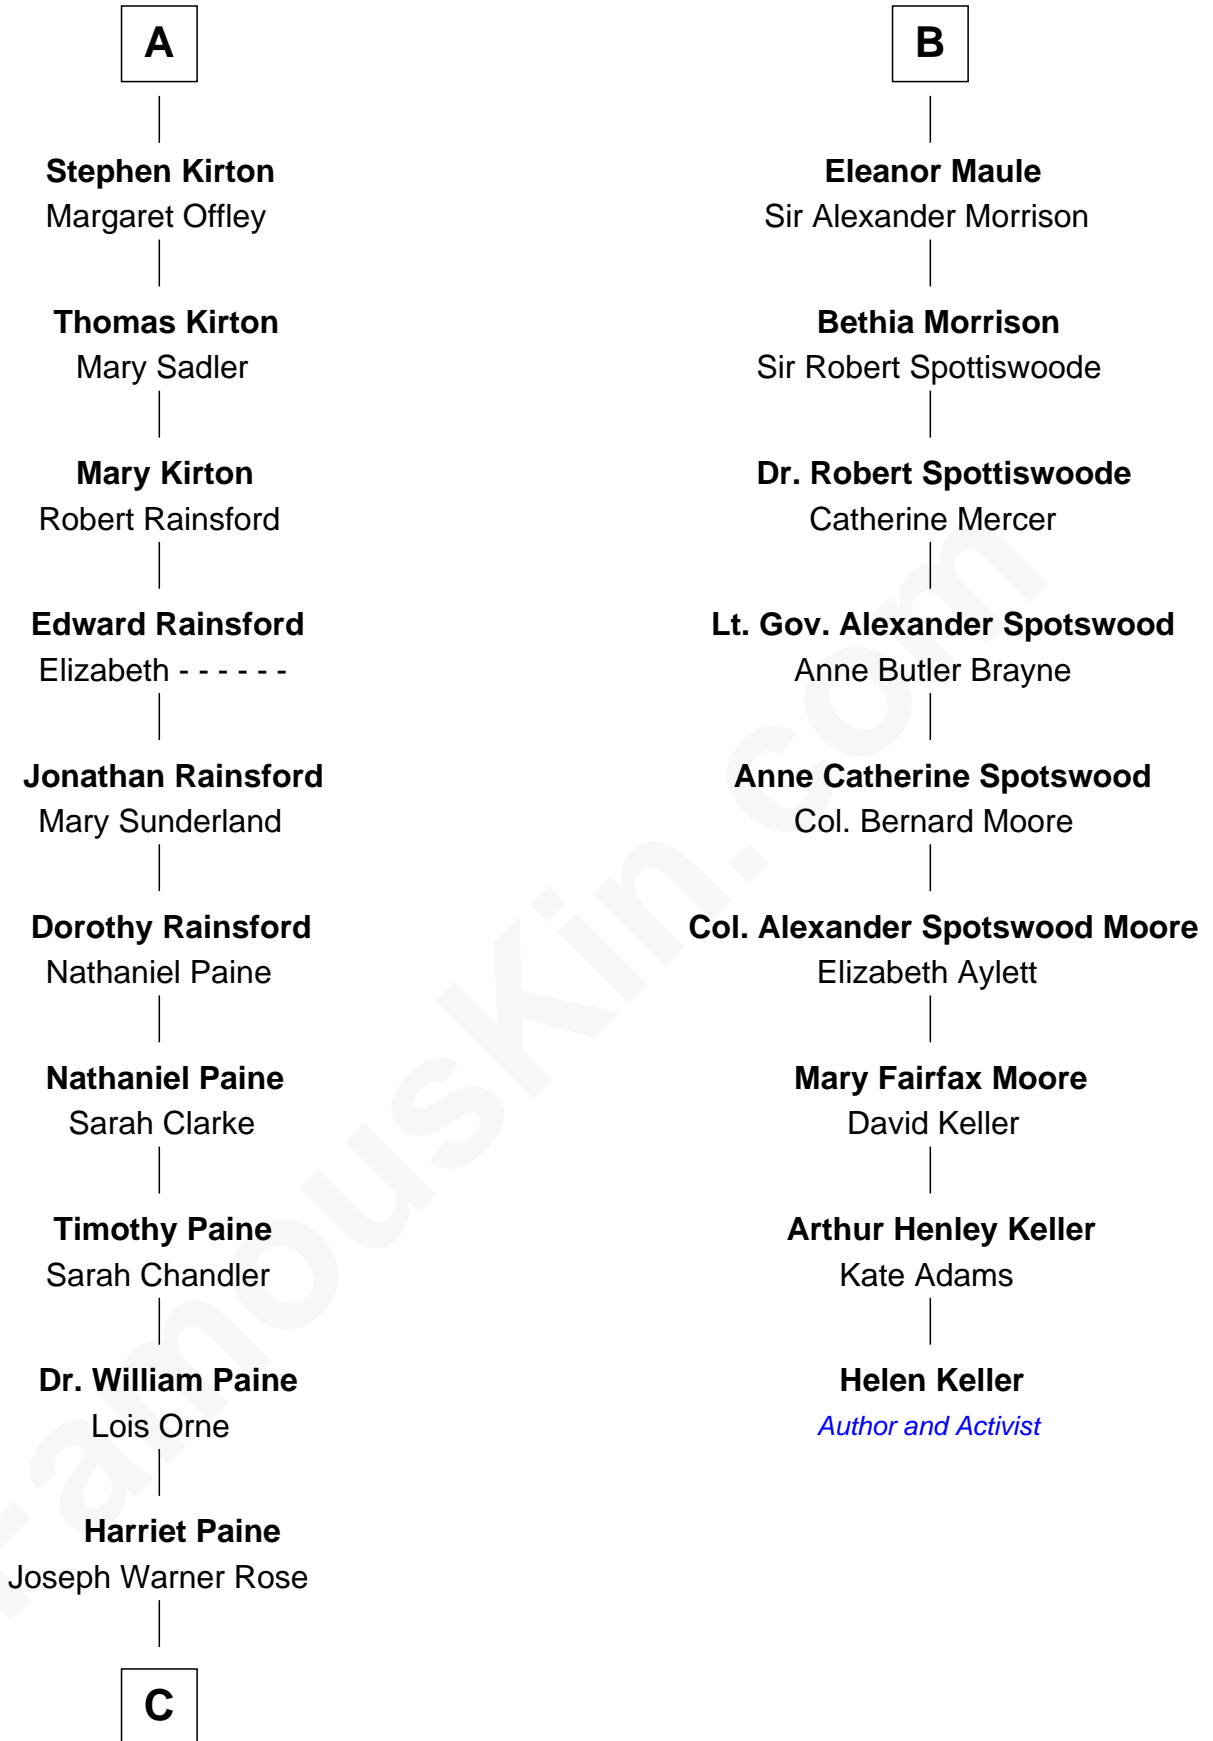

## Relationship Chart of

### Alice (Lee) Roosevelt

*First Wife of President Theodore Roosevelt*

15th cousin 4 times removed of

**Helen Keller**

*Author and Activist*

**C**

—  
**Harriet Paine Rose**

John Clarke Lee

—  
**George Cabot Lee**

Caroline Watts Haskell

—  
**Alice (Lee) Roosevelt**

*Wife of President Theodore Roosevelt*

FamousKin.com