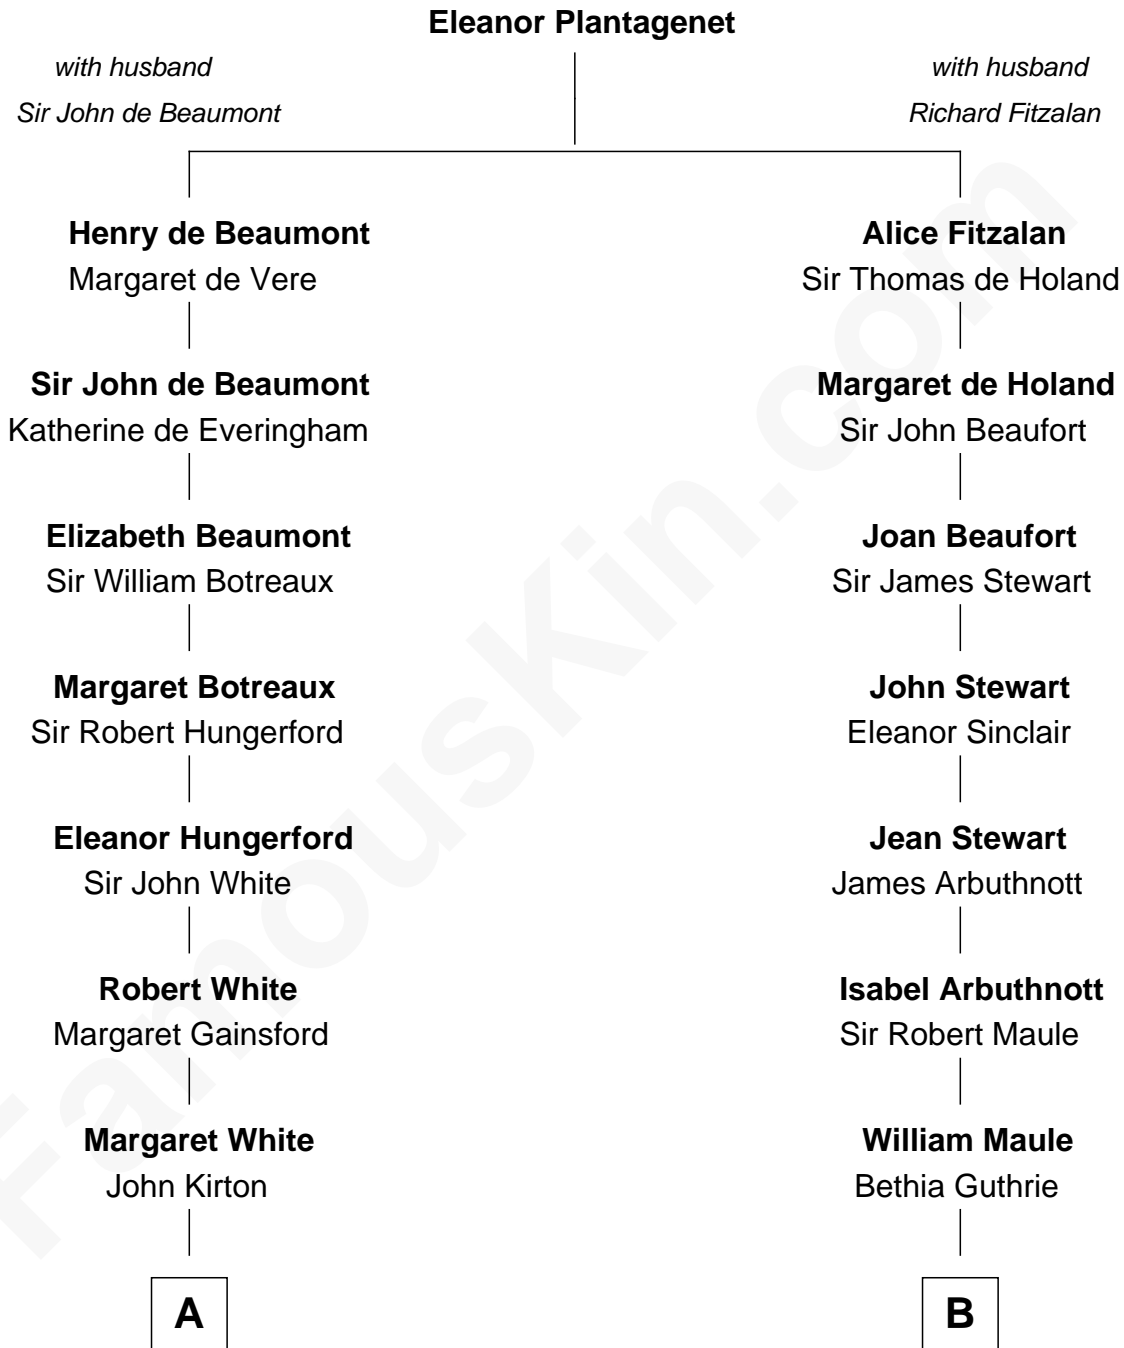

## Relationship Chart of

### Alice (Lee) Roosevelt

*First Wife of President Theodore Roosevelt*

15th cousin 4 times removed of

**Helen Keller**

*Author and Activist*

**C**

—  
**Harriet Paine Rose**

John Clarke Lee