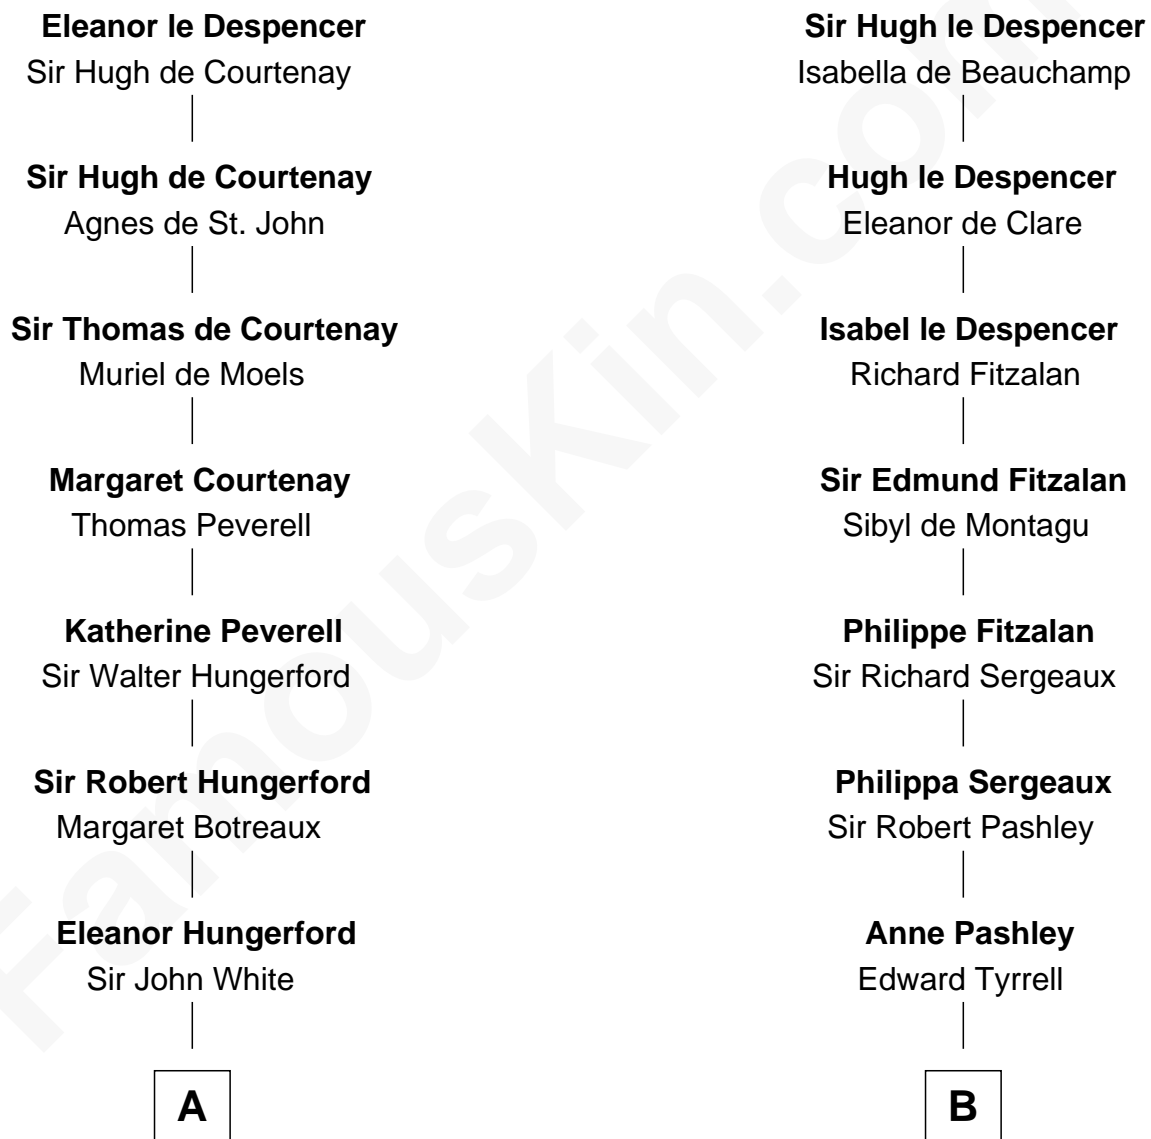

FamousKin.com

Relationship Chart of

Alice (Lee) Roosevelt

First Wife of President Theodore Roosevelt

21st cousin of

Helen Keller

Author and Activist

Sir Hugh le Despencer

Aveline Basset

C

Dr. William Paine

Lois Orne

Harriet Paine

Joseph Warner Rose

Harriet Paine Rose

John Clarke Lee