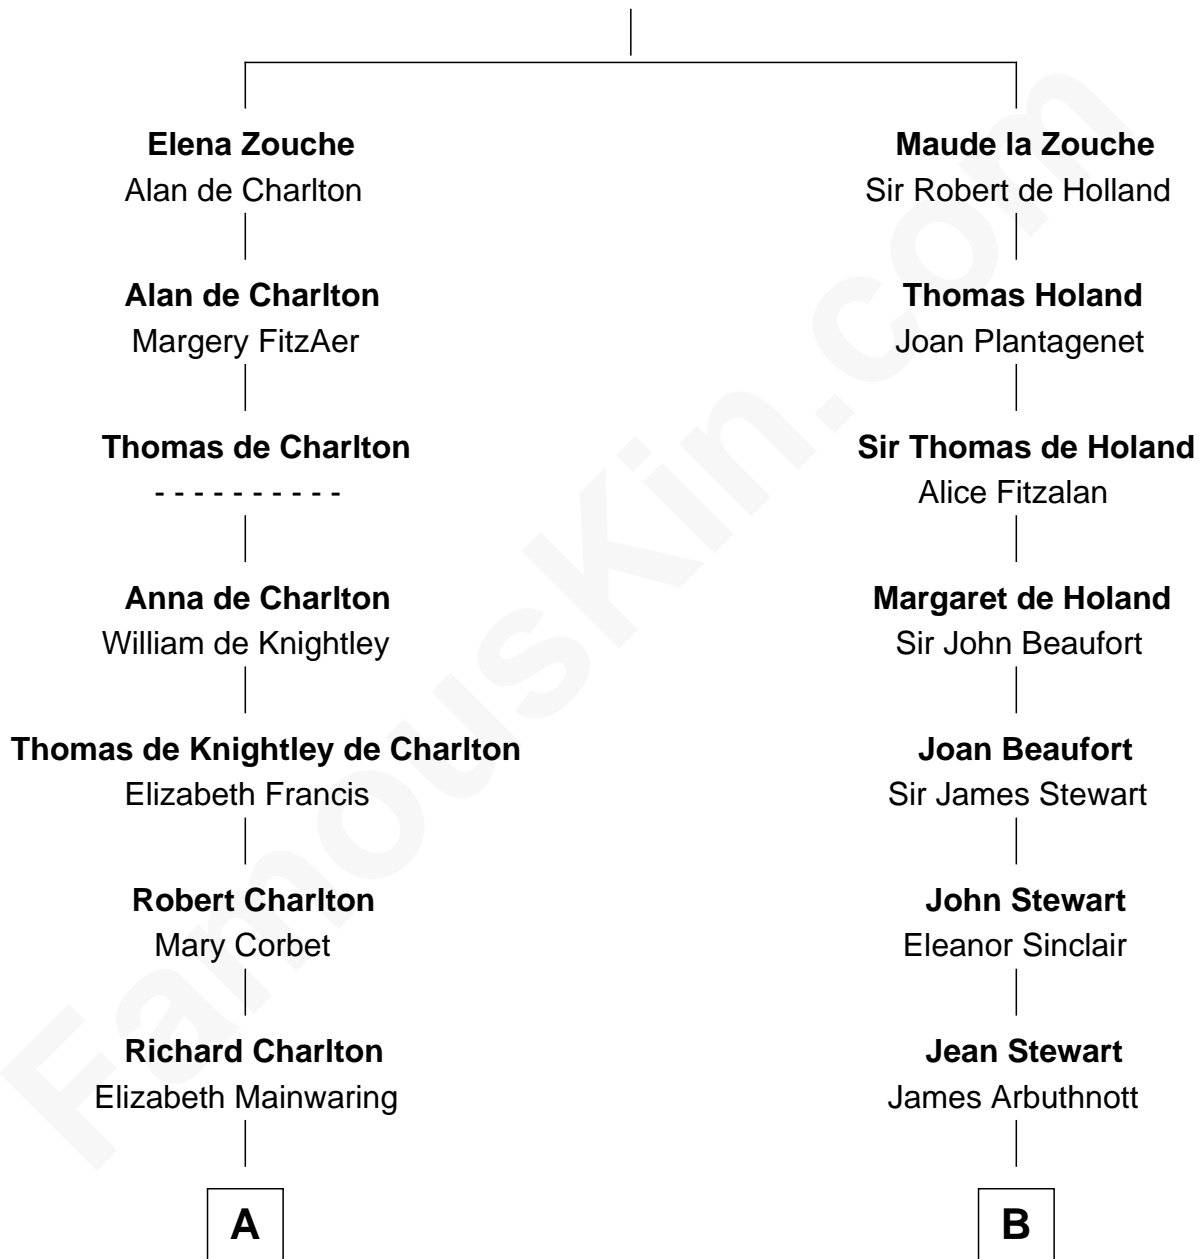

FamousKin.com

Relationship Chart of

Alice (Lee) Roosevelt

First Wife of President Theodore Roosevelt

17th cousin 3 times removed of

Helen Keller

Author and Activist

Sir Alan la Zouche
Eleanor de Segrave

C

—
Nathaniel Cabot Lee

Mary Ann Cabot

—
John Clarke Lee

Harriet Paine Rose

—
George Cabot Lee

Caroline Watts Haskell

—
Alice (Lee) Roosevelt

Wife of President Theodore Roosevelt

FamousKin.com