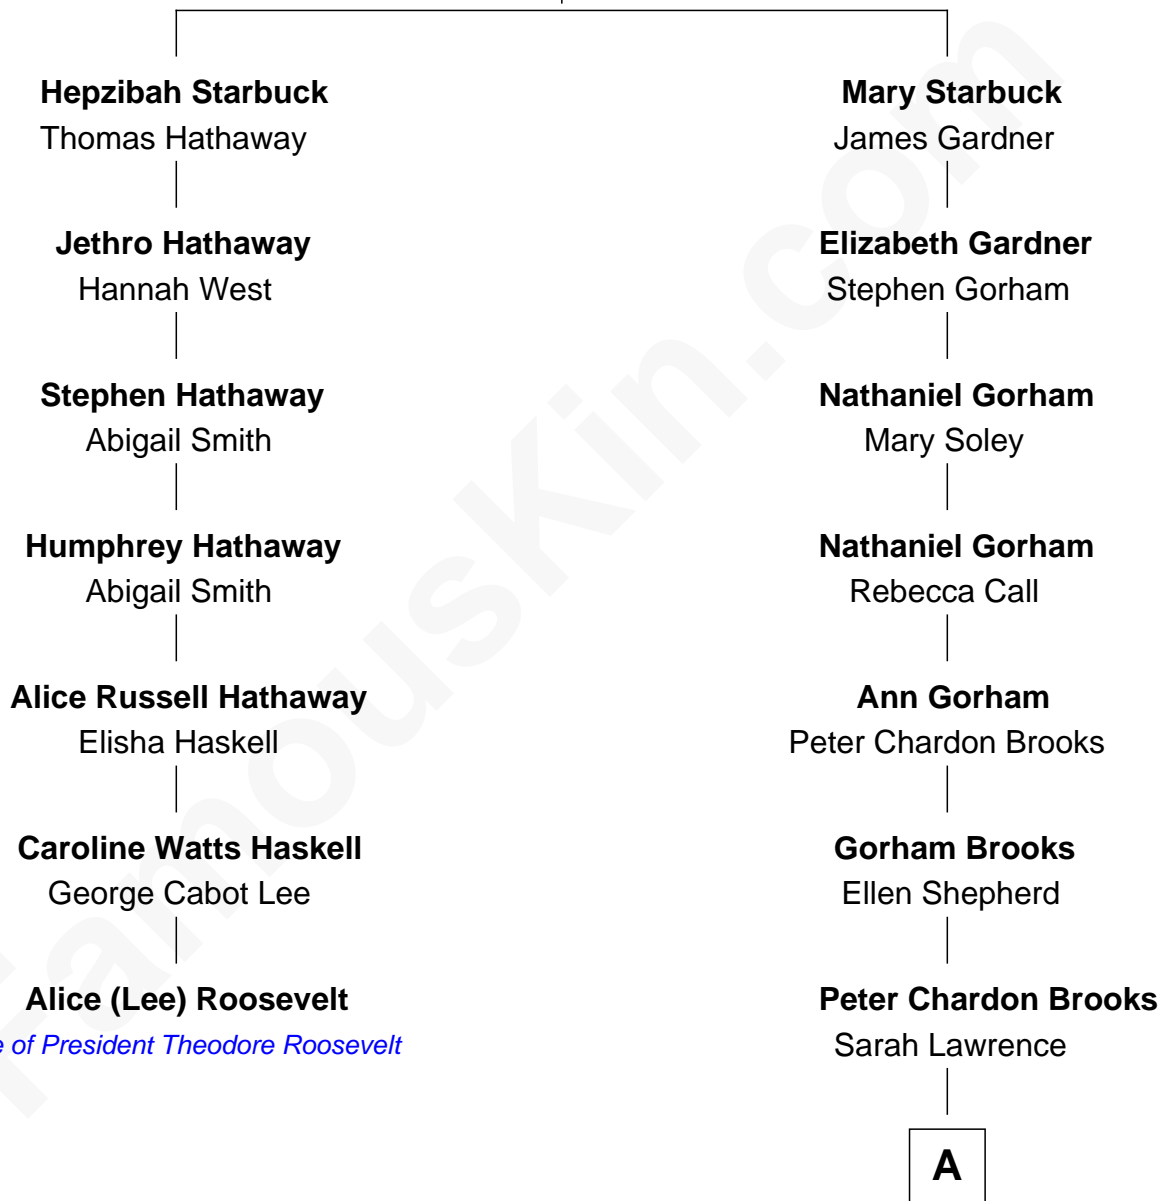

FamousKin.com

Relationship Chart of

Alice (Lee) Roosevelt

First Wife of President Theodore Roosevelt

6th cousin 2 times removed of

Leverett Saltonstall

55th Governor of Massachusetts

Nathaniel Starbuck

Mary Coffin

A

Eleanor Brooks

Richard Middlecott Saltonstall

Leverett Saltonstall

55th Governor of Massachusetts

FamousKin.com