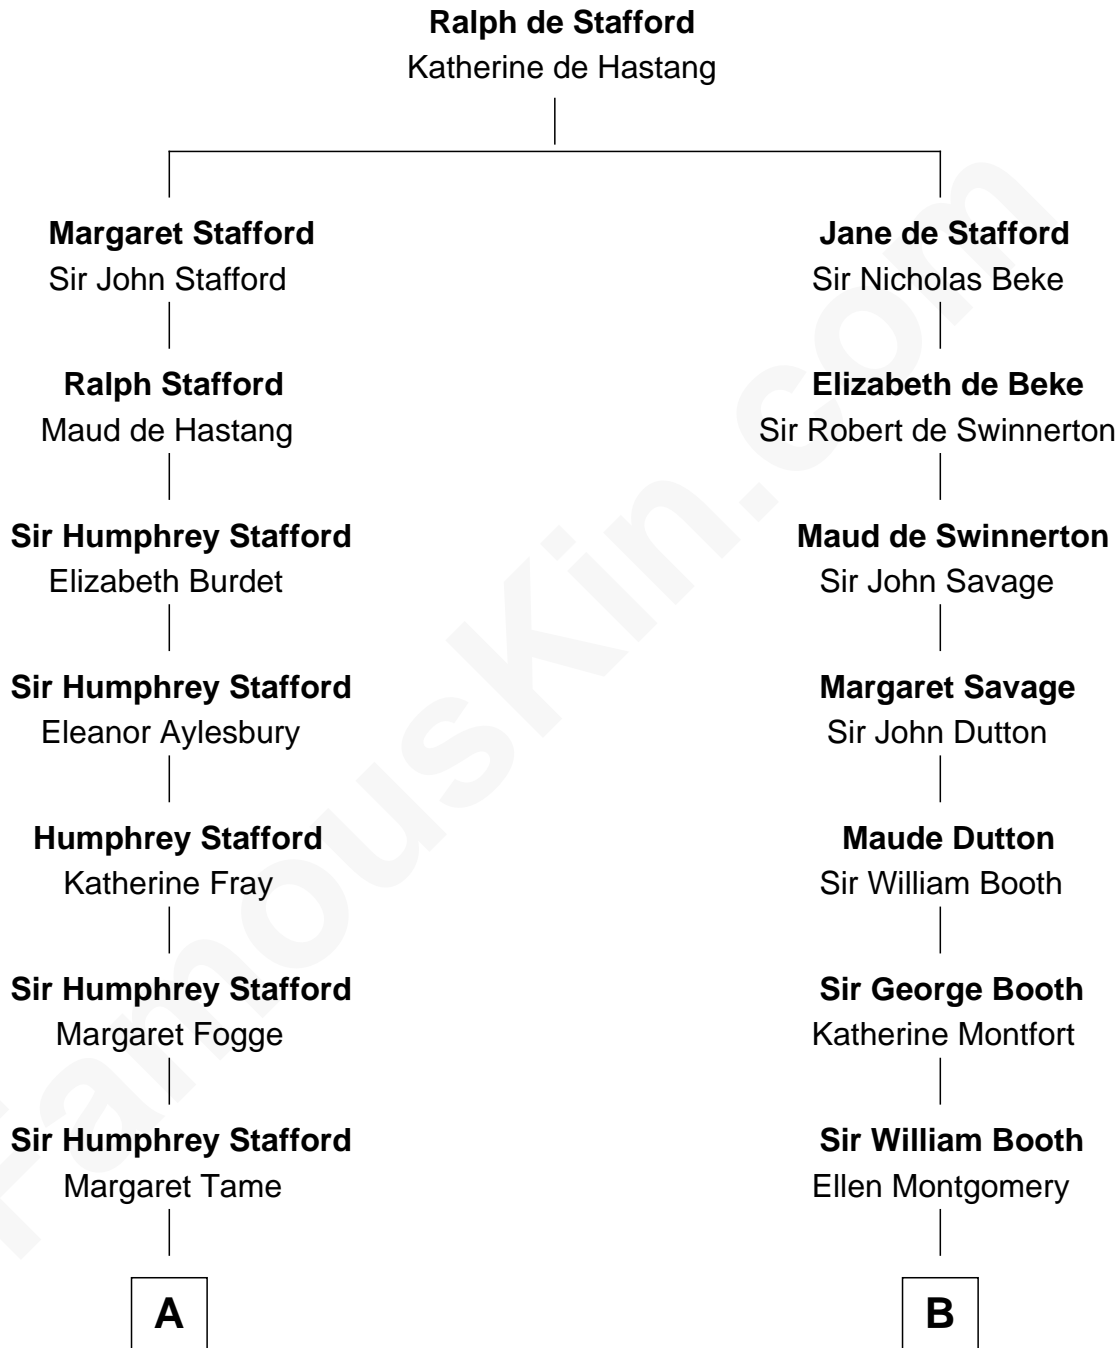

FamousKin.com

Relationship Chart of

Alice (Lee) Roosevelt

First Wife of President Theodore Roosevelt

15th cousin 3 times removed of

Abraham Baldwin

Signer of the U.S. Constitution

C

—
Caroline Watts Haskell

George Cabot Lee

—
Alice (Lee) Roosevelt

Wife of President Theodore Roosevelt

FamousKin.com