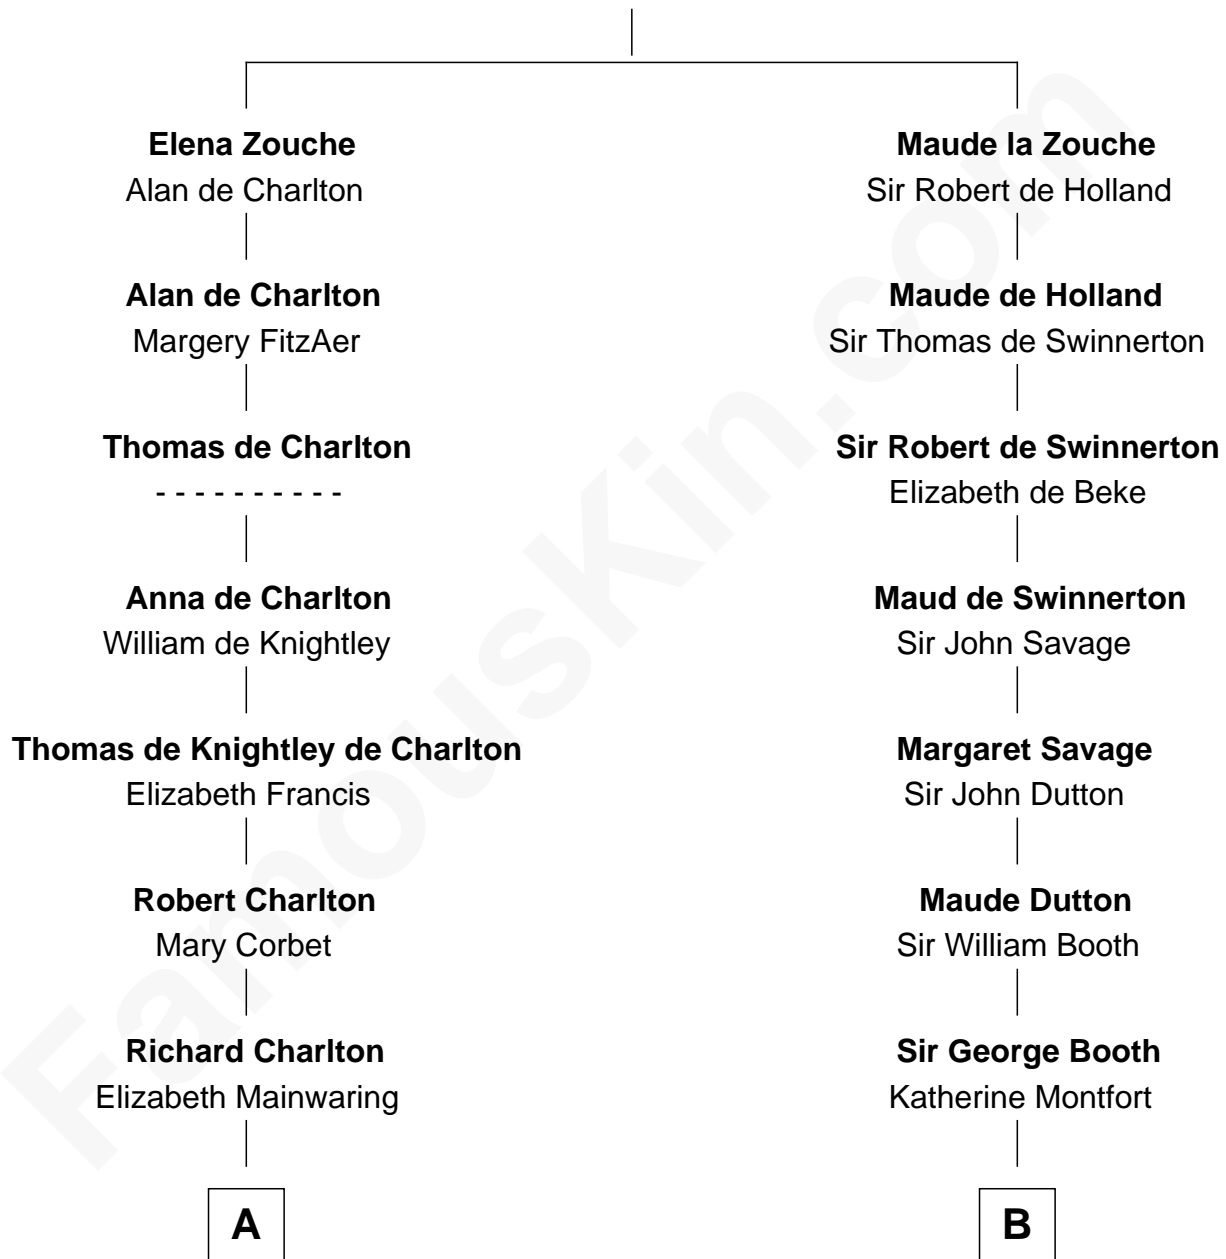

FamousKin.com

Relationship Chart of

Alice (Lee) Roosevelt

First Wife of President Theodore Roosevelt

16th cousin 4 times removed of

Abraham Baldwin

Signer of the U.S. Constitution

Sir Alan la Zouche
Eleanor de Segrave

C

—
Nathaniel Cabot Lee

Mary Ann Cabot

—
John Clarke Lee

Harriet Paine Rose

—
George Cabot Lee

Caroline Watts Haskell

—
Alice (Lee) Roosevelt

Wife of President Theodore Roosevelt

FamousKin.com