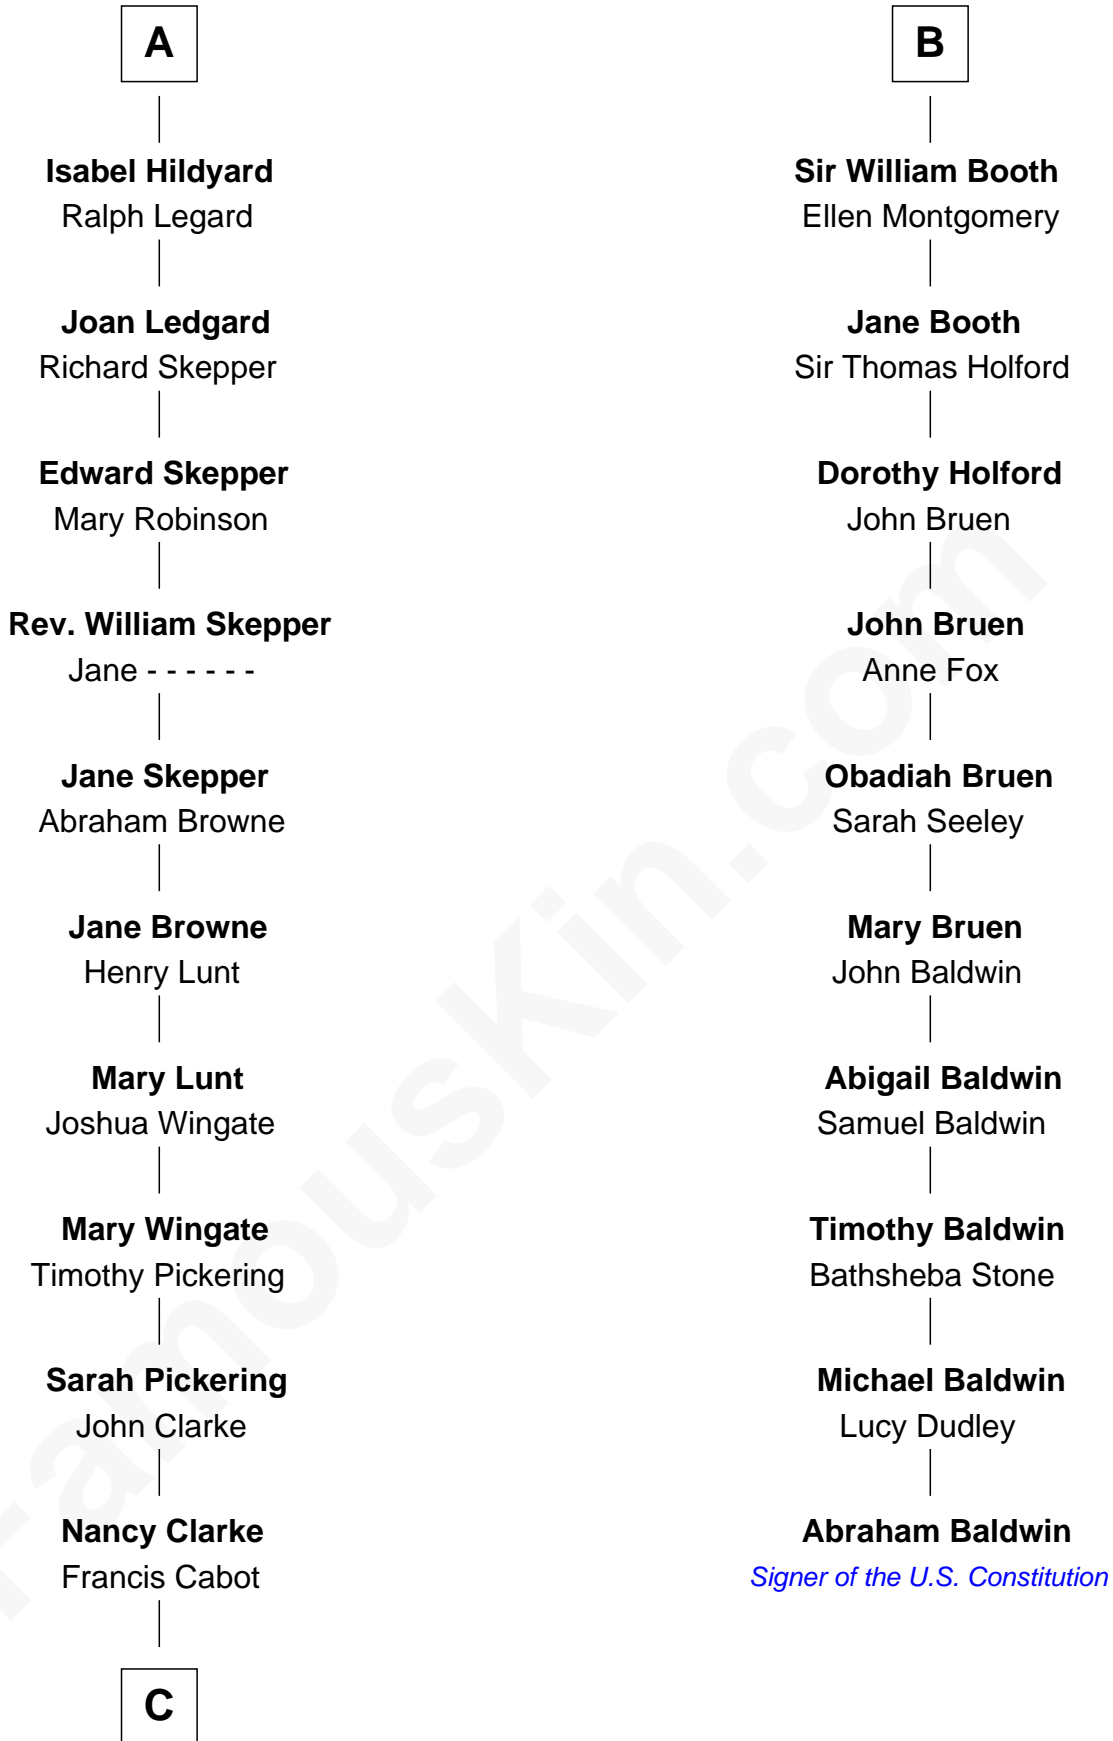

## Relationship Chart of

### Alice (Lee) Roosevelt

*First Wife of President Theodore Roosevelt*

16th cousin 4 times removed of

### Abraham Baldwin

*Signer of the U.S. Constitution*

**C**

—  
**Mary Ann Cabot**  
Nathaniel Cabot Lee

—  
**John Clarke Lee**  
Harriet Paine Rose

—  
**George Cabot Lee**  
Caroline Watts Haskell

—  
**Alice (Lee) Roosevelt**  
*Wife of President Theodore Roosevelt*