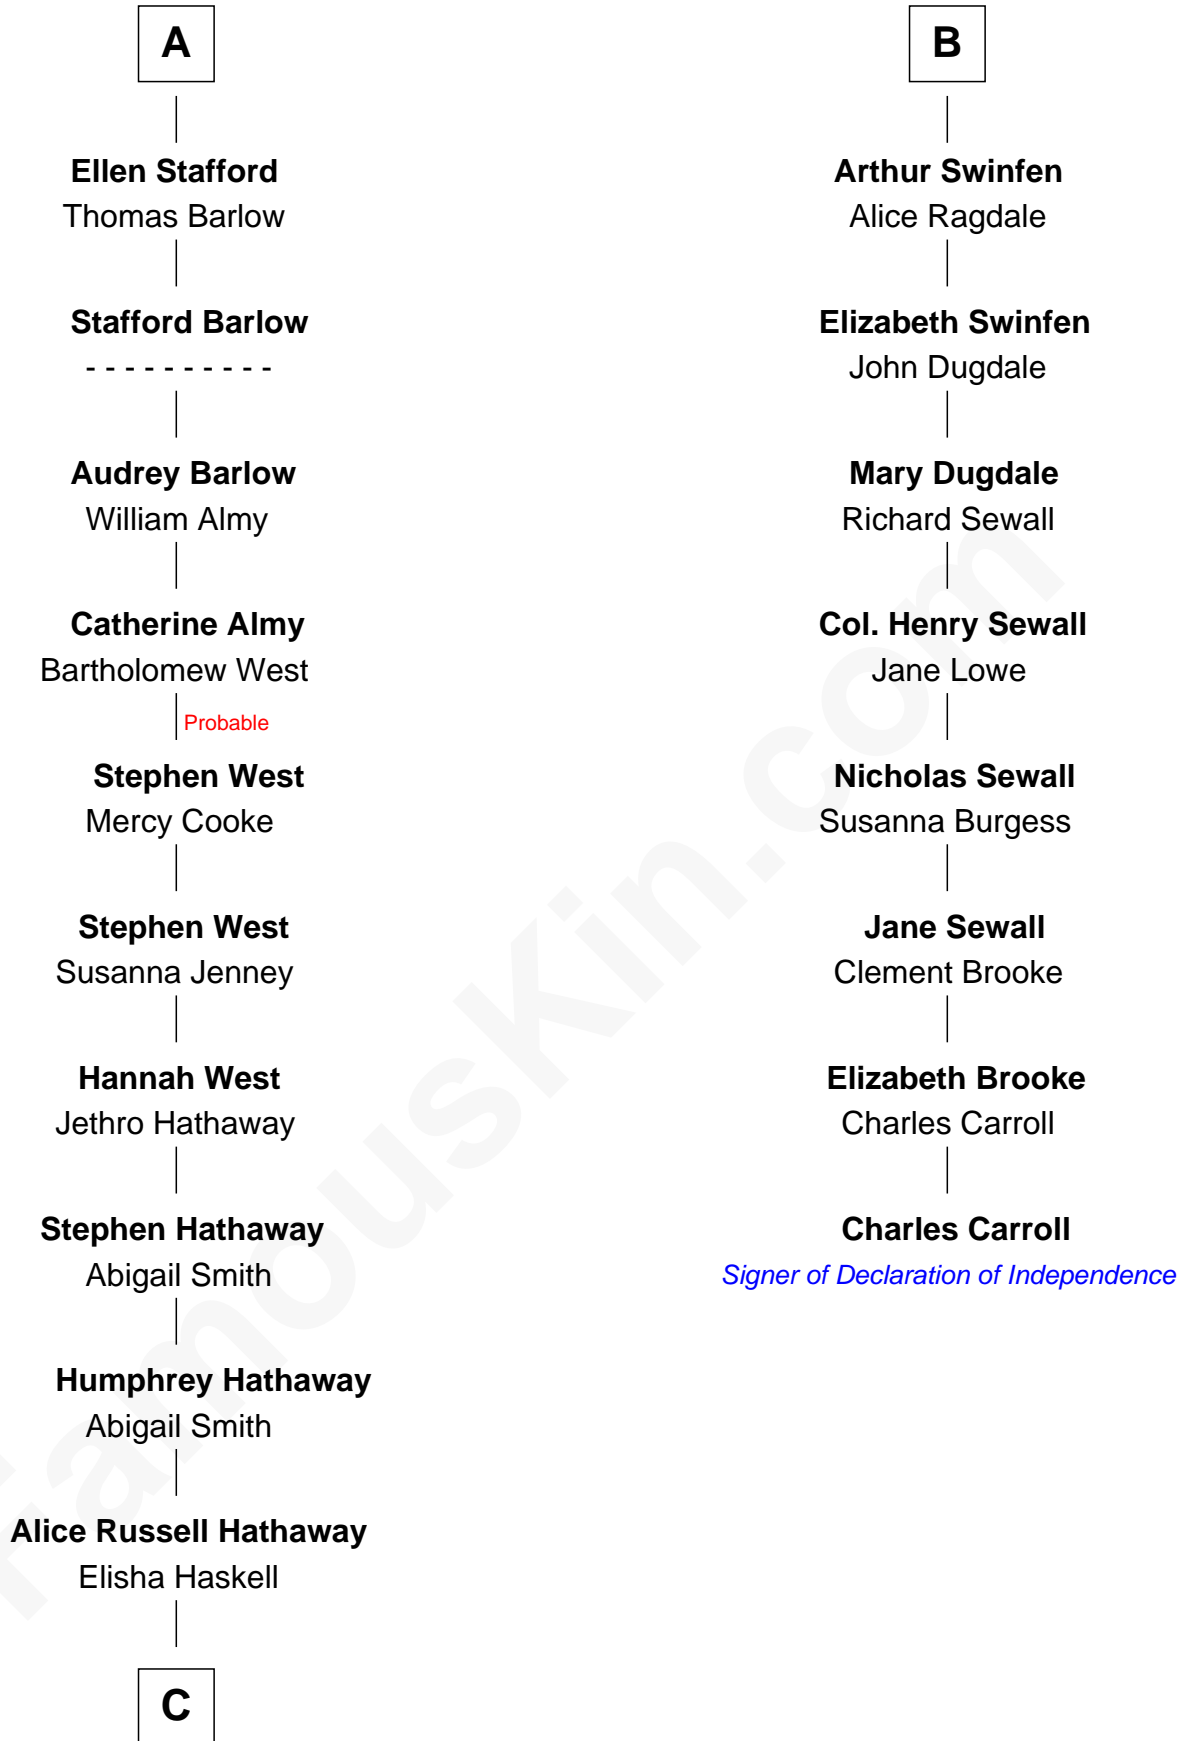

FamousKin.com

Relationship Chart of

Alice (Lee) Roosevelt

First Wife of President Theodore Roosevelt

14th cousin 4 times removed of

Charles Carroll

Signer of the Declaration of Independence

C

—
Caroline Watts Haskell

George Cabot Lee

—
Alice (Lee) Roosevelt

Wife of President Theodore Roosevelt

FamousKin.com