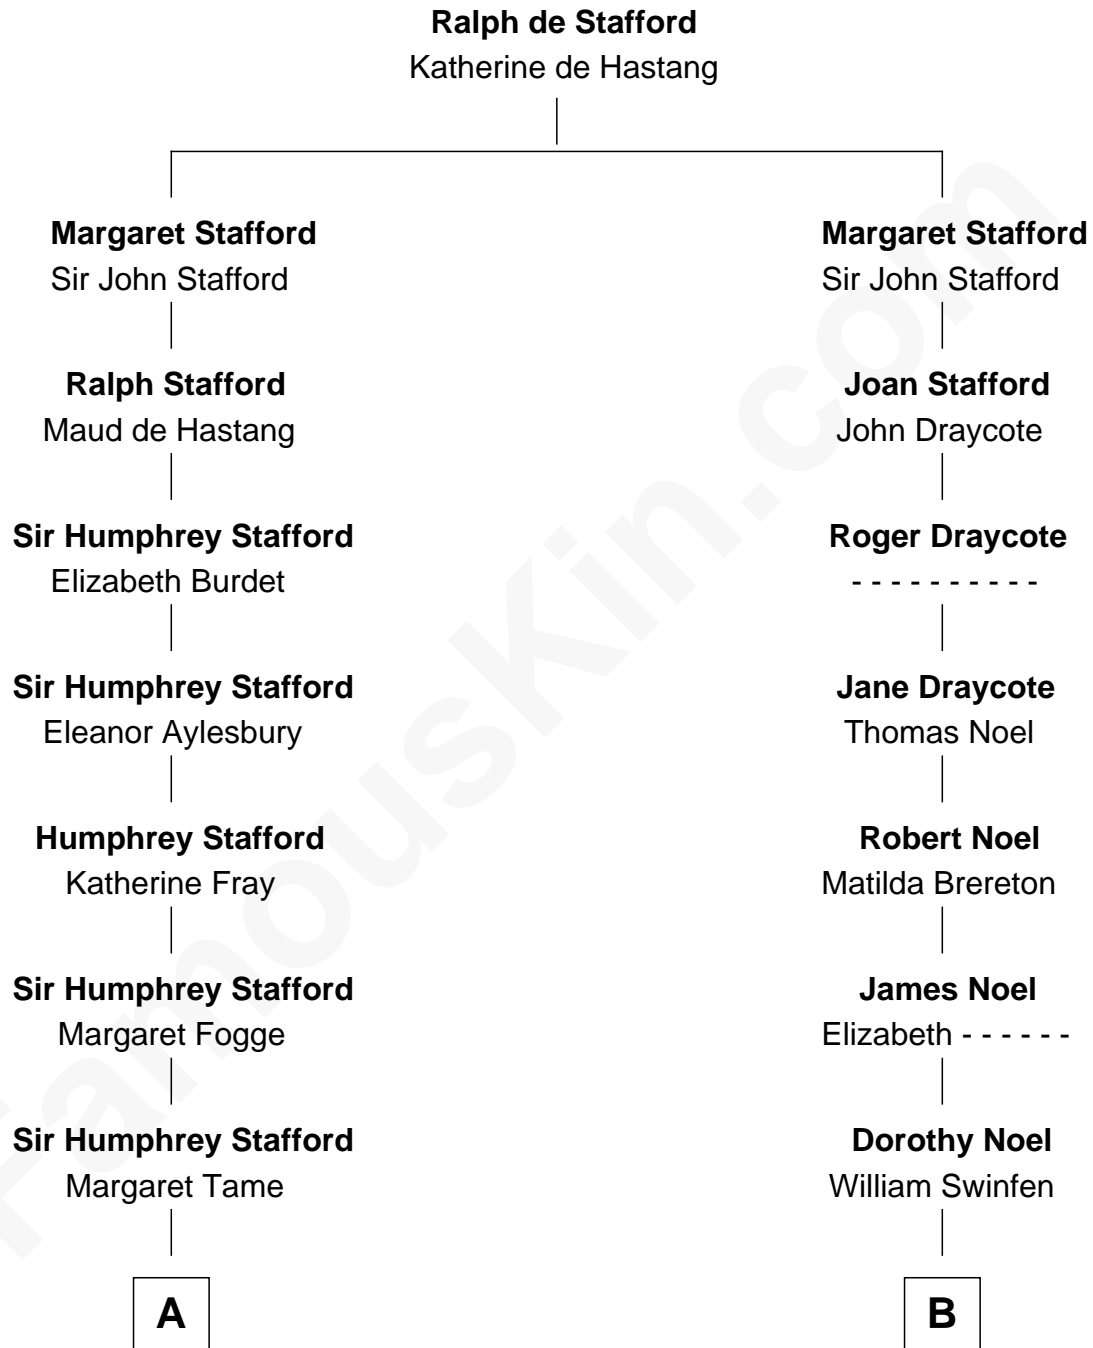

FamousKin.com

Relationship Chart of

Alice (Lee) Roosevelt

First Wife of President Theodore Roosevelt

14th cousin 4 times removed of

Charles Carroll

Signer of the Declaration of Independence

C

—
Caroline Watts Haskell

George Cabot Lee

—
Alice (Lee) Roosevelt

Wife of President Theodore Roosevelt

FamousKin.com