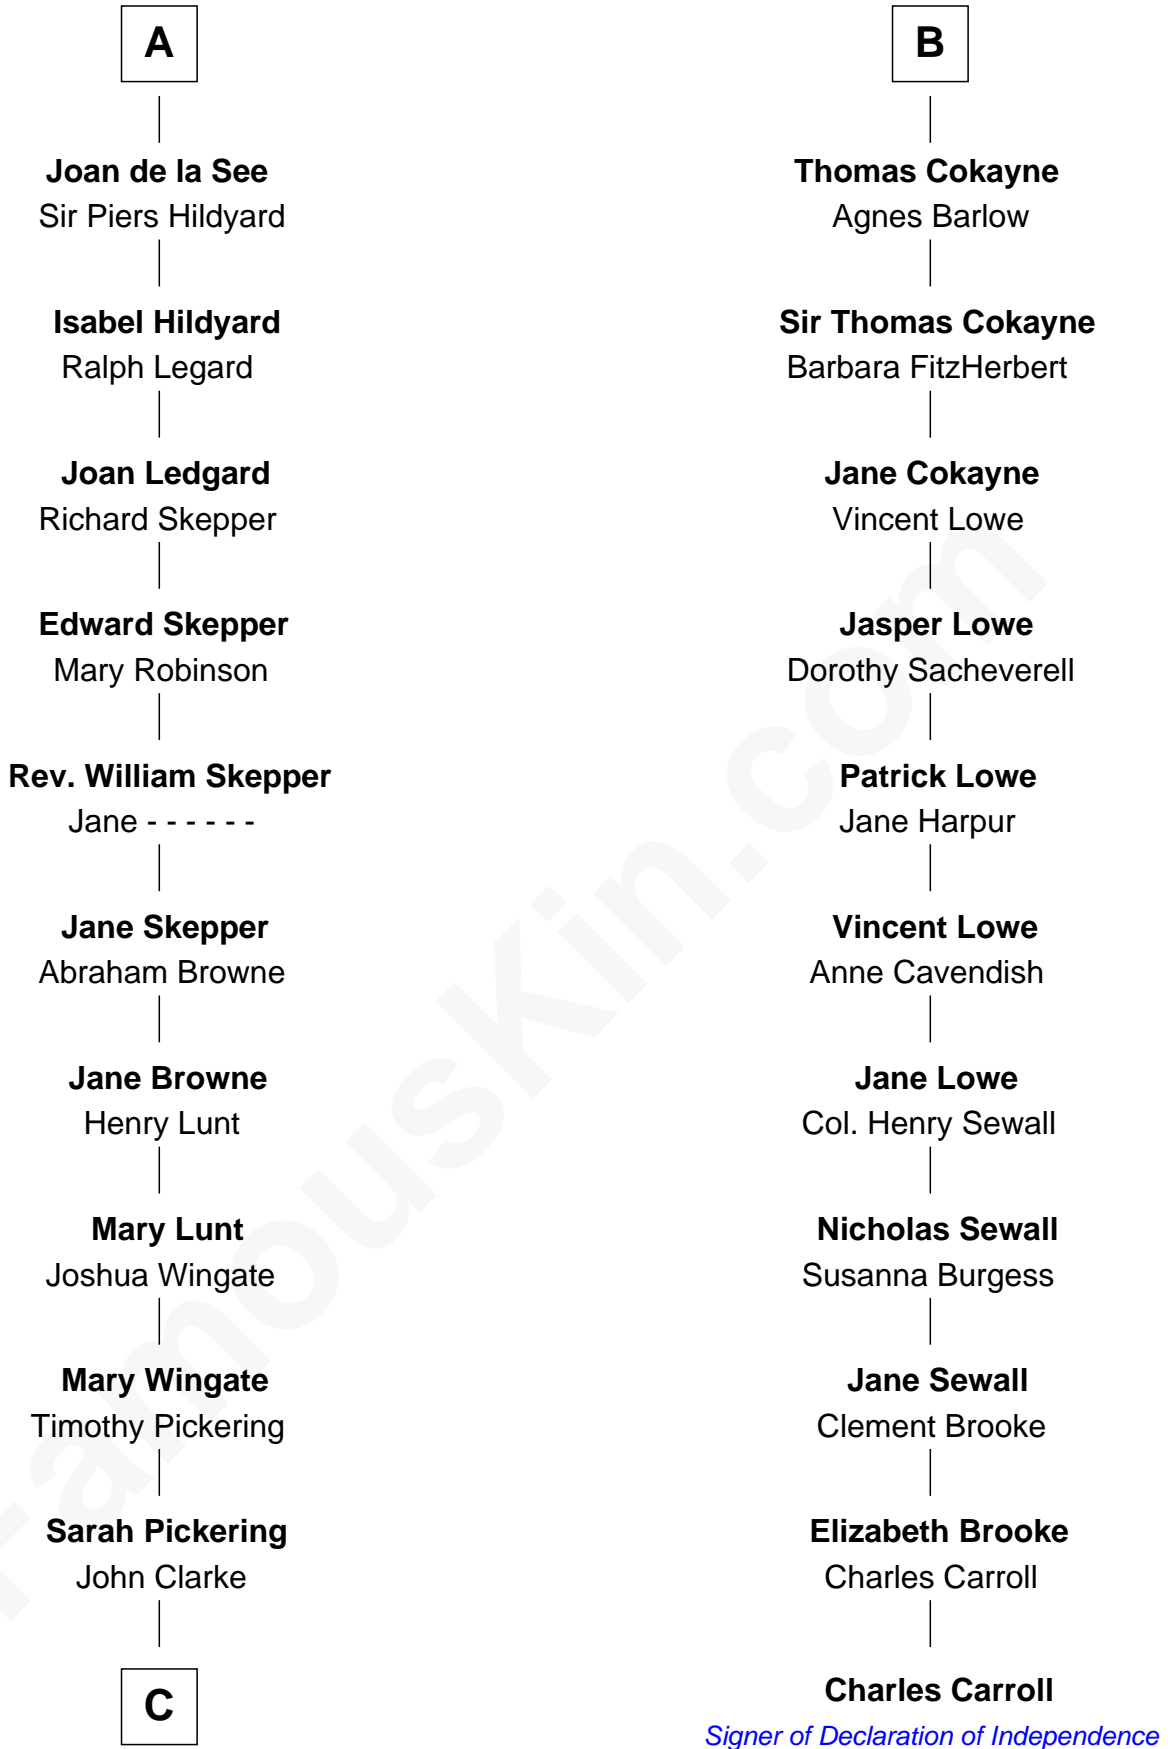

FamousKin.com

Relationship Chart of

Alice (Lee) Roosevelt

First Wife of President Theodore Roosevelt

17th cousin 4 times removed of

Charles Carroll

Signer of the Declaration of Independence

C

—
Nancy Clarke

Francis Cabot

—
Mary Ann Cabot

Nathaniel Cabot Lee

—
John Clarke Lee

Harriet Paine Rose

—
George Cabot Lee

Caroline Watts Haskell

—
Alice (Lee) Roosevelt

Wife of President Theodore Roosevelt