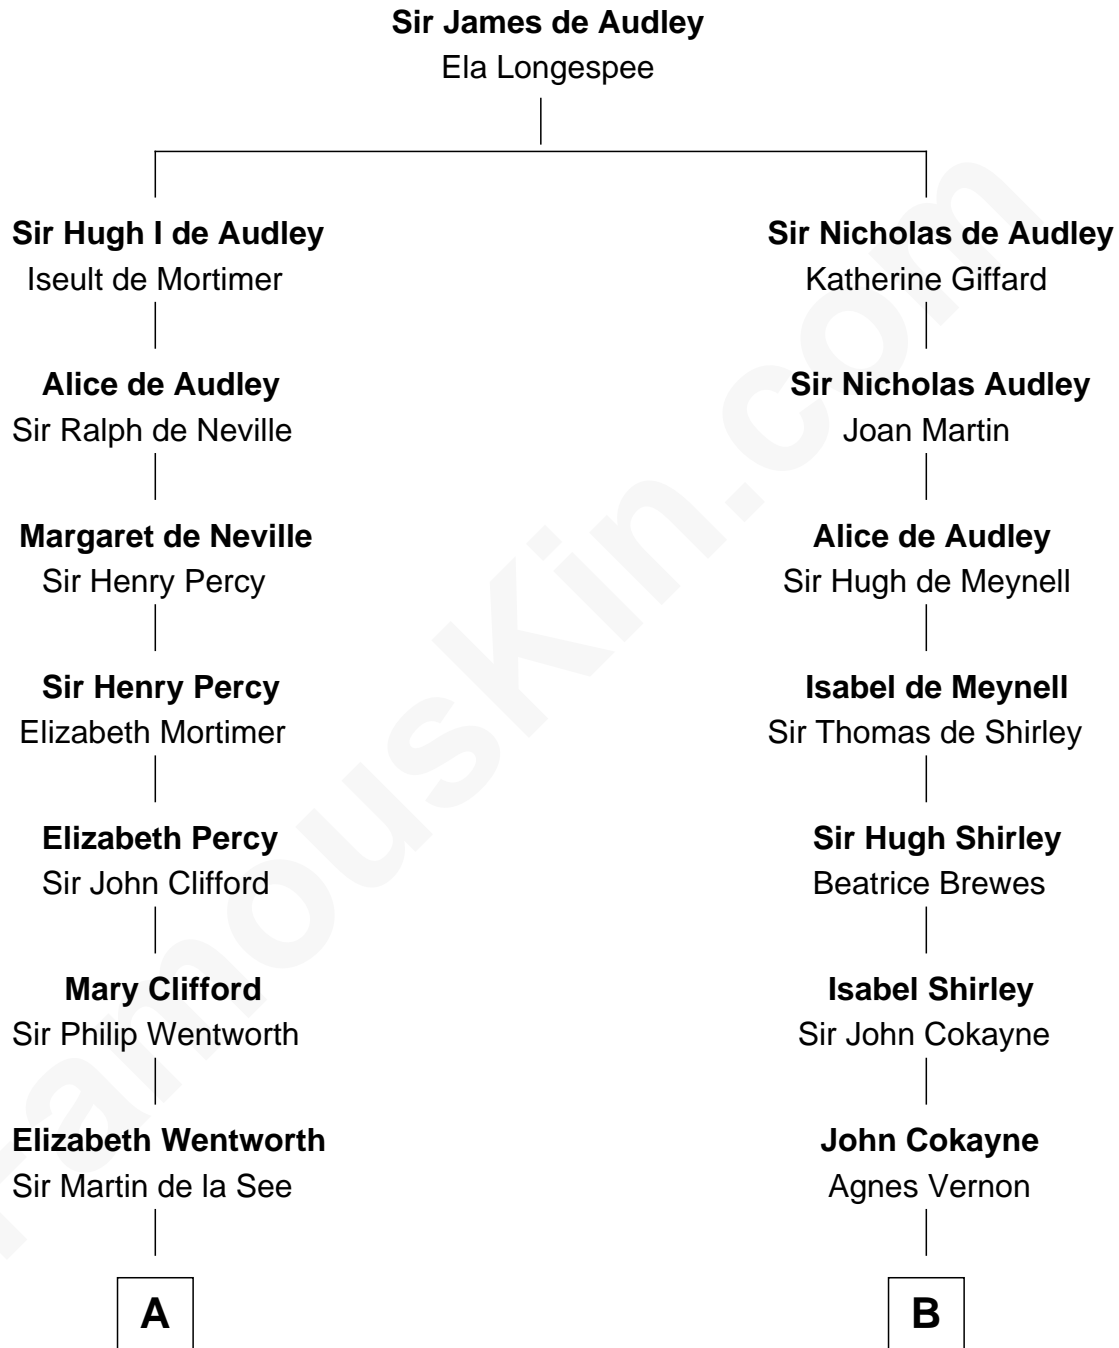

FamousKin.com

Relationship Chart of

Alice (Lee) Roosevelt

First Wife of President Theodore Roosevelt

17th cousin 4 times removed of

Charles Carroll

Signer of the Declaration of Independence

C

—
Nancy Clarke

Francis Cabot

—
Mary Ann Cabot

Nathaniel Cabot Lee

—
John Clarke Lee

Harriet Paine Rose

—
George Cabot Lee

Caroline Watts Haskell

—
Alice (Lee) Roosevelt

Wife of President Theodore Roosevelt